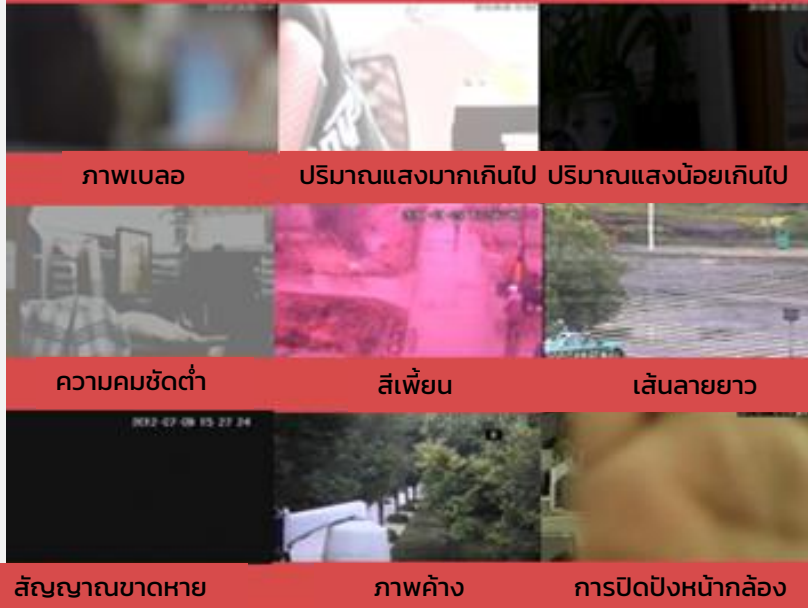

5. ระบบจราจรอัจฉริยะ (ITS)

การตรวจสอบความผิดปกติ

เพื่อให้การจราจรถูกบันทึกไว้ทั้งหมด ระบบจะทำการตรวจสอบความผิดปกติที่อาจเกิดขึ้นเพื่อการป้องกันได้อย่างทันท่วงที จากเหตุการณ์ตัวอย่างด้านล่าง