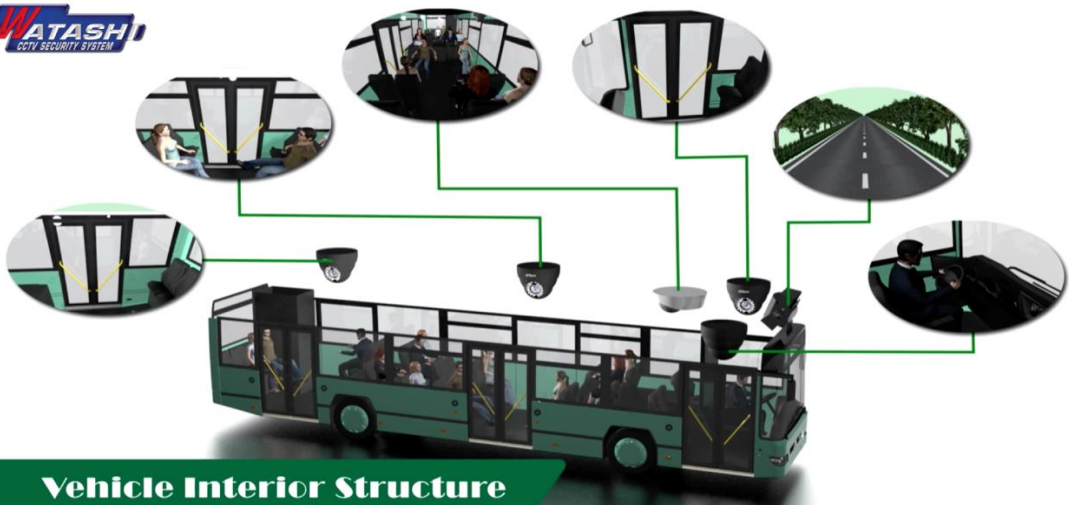

Vehicle Interior Structure

Car WiFi by WATASHI

Car WiFi by WATASHI

Car 4G Router WiFi and GPS

Car GPS Tracking

The screenshot displays the amc ACS software interface. It includes sections for 'Device Configuration', 'Tracking History (Last 48 hours)', and 'Track Viewer'. The 'Track Viewer' shows a map with a red line indicating the current track and a table with tracking data.