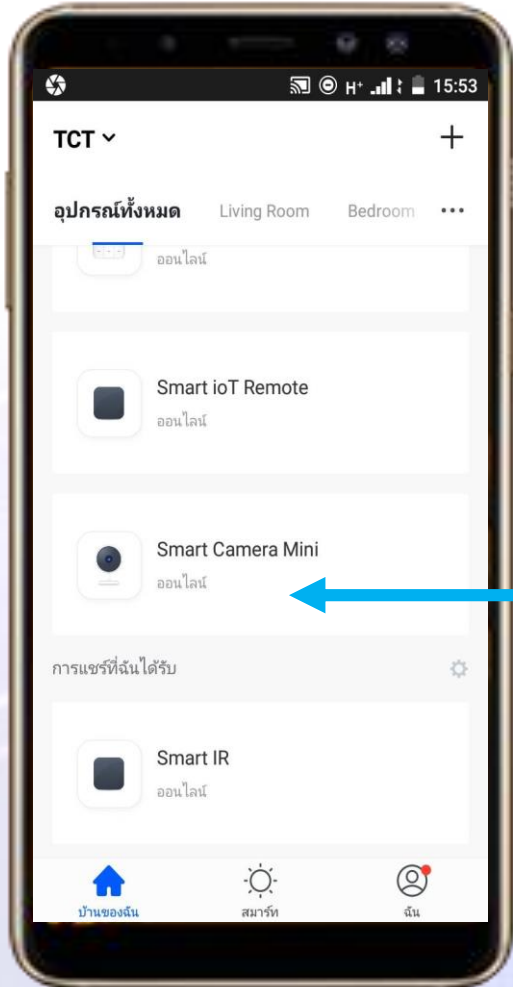

Remove Device

IoT Smart Home

1. เลือกรายการอุปกรณ์ที่จะลบออก

2. จากนั้นเข้าไปที่เมนูรูปแก้ไข ด้านบน มุมขวา

3. จากนั้นเลือกหัวข้อ “นำอุปกรณ์ออก”