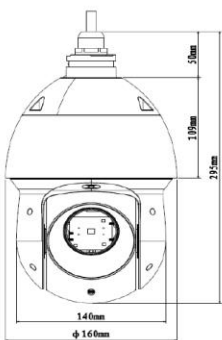

DIMENTION

Camera		
Image Sensor	1/2.8" Exmor R CMOS	
Effective Pixels	1920(H x 1080(V), 2 Megapixels	
Scanning System	Progressive	
RAM/ROM	1024M/128M	
Min. Illumination	Color: 0.005Lux@F1.6; 0Lux@F1.6 (IR on)	
S/N Ratio	More than 50dB	
IR Distance	Distance up to 100m (328ft)	
IR On/Off Control	Auto/Manual	
IR LEDs	6	
Lens		
Focal Length	4.8mm~120mm	
Max Aperture	F1.6 ~ F4.4	
Focus Control	Auto / Manual	
Angle of View	H: 59.2° ~ 2.4°	
Optical Zoom	25x	
Close Focus Distance	100mm~ 1000mm	
PTZ		
Pan/Tilt Range	Pan: 0° ~ 360° endless; Tilt: -15° ~ 90° auto flip 180°	
Manual Control Speed	Pan: 0.1° ~ 200° /s; Tilt: 0.1° ~ 120° /s	
Preset Speed	Pan: 240° /s; Tilt: 200° /s	
Preset	300	
PTZ Mode	5 Pattern, 8 Tour, Auto Pan, Auto Scan	
Power up Action	Auto restore to previous PTZ and lens status after power failure	
Idle Motion	Activate Preset/Scan/Tour/Pattern if there is no command in the specified period	
Speed Setup	Human-oriented focal Length/speed adaptation	
Protocol	DH-SIP	
Intelligence		
Auto Tracking	N/A	
IVS (optional)	Tripwire, Intrusion, Abandoned /Missing, Face Detection	
Video		
Compression	H265/H264 / MPEG	
Streaming Capability	3 Streams	
Resolution	1080P(1920*1080)/720P(1280*720)/D1(704*576/704*480) /CIF(352*288/352*240)	
Frame Rate	Main Stream	1080P/720P(1~50/60fps),
	Sub Stream 1	D1/CIF(1 ~ 25/30fps)
	Sub Stream 2	720P/D1 / CIF (1 ~ 25/30fps)
Bit Rate	H265/H264: 448K ~ 8192Kbps, MPEG: 5120K ~ 10240Kbps	
Day/Night	Auto(ICR) / Color / B/W	
Backlight Compensation	BLC / HLC / WDR(120dB)	
White Balance	Auto, ATW, Indoor, Outdoor, Manual	
Gain Control	Auto / Manual	
Noise Reduction	Ultra DNR (2D/3D)	
Motion Detection	Support	
Region of Interest	Support	
EIS	N/A	
Defog	Support	
Digital Zoom	16x	
Flip	180°	
Privacy Masking	Up to 24 areas	
Audio		
Compression	G711a/G711Mu/G726/AAC	
Network		
Ethernet	RJ-45 (10/100Base-T)	
Protocol	IPv4/ IPv6, HTTP, HTTPS, SSL, TCP/IP, UDP, UPnP, ICMP, IGMP, SNMP, RTSP, RTP, SMTP, NTP, DHCP, DNS, PPPOE, DDNS, FTP, IP Filter, QoS, Bonjour, 802.1x	
Compatibility	ONVIF, PSIA, CGI	
Max. User Access	20 users	
Smart Phone	iPhone, iPad, Android, Windows Phone	
Auxiliary Interface		
RS485	N/A	
Alarm	2/1channel In/Out	
General		
Power Supply	DC 12V/3A, PoE+(802.3at)	
Power Consumption	13W/20W (IR on)	
Working Environment	-40°C ~ 60°C / Less than 90%RH	
Ingress Protection	IP66	
Dimensions	Φ160(mm) x 295(mm)	
Weight	4kg(8.82lb)	
Certifications		
Certifications	CE: EN55032/EN55024/EN50130-4 FCC: Part15 subpartB, ANSII C63.4- 2014 UL: UL60950-1/CAN/CSA C22.2No.60950-1	