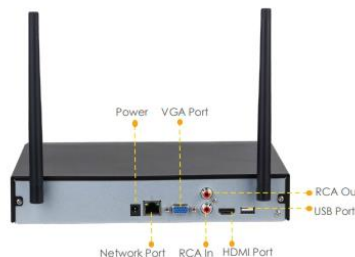

WATASHI PLUS V2

- Support 1080P Full HD Video
- IP Camera Input: 8 Channels
- Video Compression: H.265+/H265/H.264+/H.264
- Storage: Up to 8TB HDD/Cloud Storage
- Wi-Fi: IEEE802.11b/g/n, 100m Open Field Internal Dual-antenna
- 1 x 100Mbps Ethernet Port
- ONVIF

Specifications

System

- IP Camera Input: 8 Channels
- Wired Max. Input: 40Mbps
- Wireless Max. Input: 16Mbps
- Operation Display: WEB/GUI/ WATASHI Plus V2 APP

Video

- Video In: 8 Channels
- Video Out: 1 HDMI/1 VGA

Network

- ONVIF Profiles T/S/G, CGI, SDK
- WATASHI Plus V2 App: iOS, Android
- Wi-Fi: IEEE802.11b/g/n, 100m Open Field Internal Dual-antenna

Auxiliary Interface

- 2 x USB Ports
- 1 x SATA Port
- 1 x Network Port
- 1 x RCA In
- 1 x RCA Out
- 1 x HDMI Port
- 1 x VGA Port
- 1 x Power Port