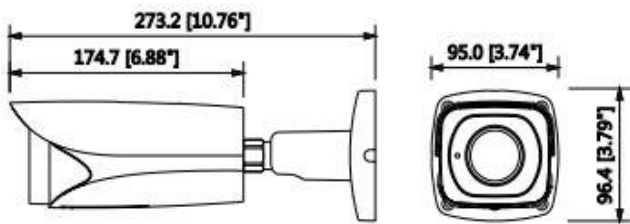

DIMENTION

Camera		
Image Sensor	1/2.8"3Megapixel progressive scan CMOS	
Effective Pixels	2048(H)×1536(V)	
Scanning System	Progressive	
Electronic Shutter Speed	Auto/Manual, 1/3~1/100000s	
Min. Illumination	0.005Lux/F1.4 (Color,1/3s,30IRE), 0.03Lux/F1.4 (Color,1/30s,30IRE) ,0Lux/F1.4(IR on)	
S/N Ratio	More than 50dB	
IR On/Off Control	Auto/ Manual	
IR LEDs	4	
Video Output	1 port	
Camera Features		
Max. IR LEDs Length	up to 50m(164ft)	
Day/Night	Auto(ICR) / Color / B/W	
Backlight Compensation	BLC / HLC / WDR(140dB)/ SSA	
White Balance	Auto/Natural/Street Lamp/Outdoor/Manual	
Gain Control	Auto/Manual	
Noise Reduction	3D DNR	
Motion Detection	Off / On (4 Zone, Rectangle)	
Region of Interest	Off / On (4 Zone)	
Electronic Image Stabilization (EIS)	Support	
Smart IR	Support	
Defog	Support	
Digital Zoom	16x	
Flip	0°/90°/180°/270°	
Privacy Masking	Off / On (4 Area, Rectangle)	
Lens		
Lens Type	Motorized /Auto Iris(HALL)	
Focal Length	2.7~13.5mm motorized	
Max Aperture	F1.4	
Focus Control	Motorized	
Angle of View	H: 101°~31°, V:54°~17°	
Mount Type	Board-in Type	
Optical Zoom	5x	
Video		
Compression	H.265+/H.265/H.264+/H.264	
Resolution	3M(2048x1536)/ 1080P(1920×1080)/ 1.3M(1280x960)/ 720P(1280x720)/ D1(704×576/704x480)/ VGA(640x480)/ CIF(352×288/342x240)	
Frame Rate	Main Stream	3M(1~50/60fps)
	Sub Stream	D1 (1 ~ 50/60fps)
	Third Stream	1080P(1~50/60fps)
Bit Rate	H.264: 24~ 10240Kbps , H.265: 14~ 9216Kbps	
Audio		
Compression	G.711a/G.711Mu/AAC/ G.726	
Network		
Ethernet	RJ-45 (10/100/1000Base-T)	
Protocol	HTTP,HTTPS,TCP,ARP,RTSP,RTP,UDP,SMTP,FTP,DHCP,DNS,DDNS,PPPOE,IPv4/v6,QoS,UPnP,NTP, Bonjour,802.1x;Multicast;ICMP;IGMP;SNMP	
ONVIF	ONVIF, PSIA, CGI	
Max. User Access	10 Users/20 Users	
Smart Phone	IOS, Android	
Auxiliary Interface		
Edge Storage	NAS Local PC for instant recording Mirco SD card 128GB	
Alarm	2 channel In: 5mA 5VDC , 1 channel Out: 1A 30VDC / 0.5A 50VAC	
Audio Interface	1/1 channel In/Out	
Certifications		
Certifications	CE (EN 60950:2000), UL:UL60950-1, FCC: FCC Part 15 Subpart B	
General		
Power Supply	DC12V, PoE+ (802.3at)(Class 4)	
Power Consumption	<13W	
Working Environment	-40° C ~ +60° C (-40° F ~ +140° F) / Less than 95% RH	
Vandal Resistance	IP67	
Dimensions	273.2mm×95.0mm×96.4mm (10.76"×3.74"×3.79")94.8mm	
Weight	1.52Kg (3.35lb)	