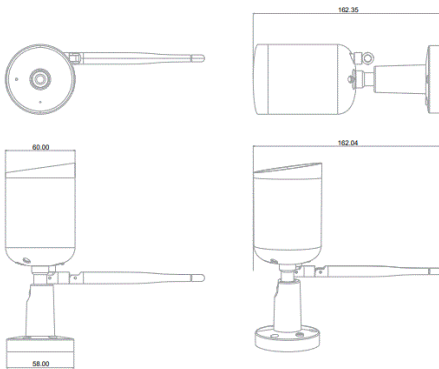

FEATURES

- FHD 1080P IP Camera
- Motion Sensor, Instant & Accurate Alerts
- Support two-way audio
- Support micro SD card (max 128 GB) storage
- Support Android /iOS system mobile devices,
- remote real-time monitoring
- IR distance Max 10m

SPECIFICATION

Camera	
Solution	2Megapixel (1920x1080)
Sensor	1/2.7"sensor Scan CMOS
Lens	3.0mm
Angle of view	125 degree
Day & night	Electronic(IR-CUT filter with auto switch)
IR distance	Night visibility up to 10m
Audio Input/output	Built-in microphone and speaker
Compression Standard	
Video compression	H.264
Bit rate	16Kbps~2Mbps
Dual stream	Yes
Image	
Image resolution	1080P(1920*1080),720P(1280x720)
Min illuminance	Color 0.01Lux@F1.2, Black and White 0.001Lux@F1.2
WDR	Digital WDR
Image setting	Support HD/SD; support flip
Shutter	1/25~1/100,000 per second
Frame rate	1~25fps
Network	
Alarm trigger	Intelligent motion detection
Wireless Security	WPA-PSK/WPA2-PSK
Communication Protocol	TCP/IP,HTTP,DHCP,DNS
Interface protocol	Private
Wireless	2.4G WIFI(IEEE802.11b/g/n)
Supported mobile phone OS	iOS 8 up, Android 4.2 up
Security	AES128
General	
Operating temperature	-20 ~C to 50 ~C
Power supply	Support, optional, DC 12V/1A
Water proof	IP65
Size(mm)	58x162.35x60mm
Weight(g)	290g