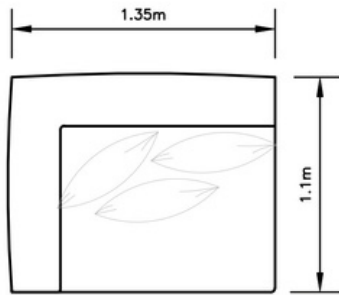

Configuration | H
1x Left-Hand Facing
1x Single Seat
1x Corner
1x Right-Hand Facing

Hendrix Standard | Configurations

Configuration | I

- 1x Left-Hand Facing
- 1x Single Seat
- 1x Corner
- 1x Single Seat
- 1x Right-Hand Facing
- 1x Ottoman

Configuration | J

- 1x Left-Hand Facing
- 1x Corner
- 1x Single Seat
- 1x Right-Hand Facing

Hendrix Standard Collection | Dimensions

Left-Hand Facing

Single Seat

Right-Hand Facing

Left-Hand Facing
Chaise

Corner

Right-Hand Facing
Chaise

One Seater

Ottoman

Elevation Dimensions

Seat Height: 42cm

Arm Rest & Back Height: 60cm

Arm Width: 25cm