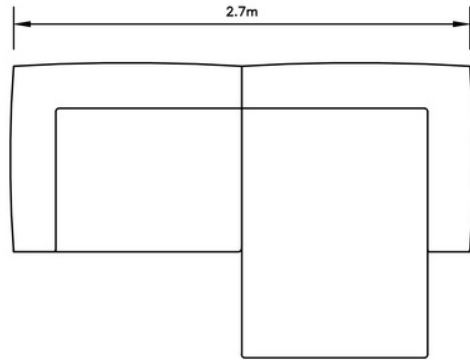

Configuration | A
1x Left-Hand Facing
1x Right-Hand Facing

Configuration | B
1x Left-Hand Facing
1x Single Seat
1x Right-Hand Facing

Configuration | C
1x Left-Hand Facing Chaise
1x Right-Hand Facing

Configuration | D
1x Left-Hand Facing
1x Right-Hand Facing Chaise

Right-Hand Facing
Chaise

One Seater

Ottoman

Elevation Dimensions

Seat Height: 42cm

Arm Rest & Back Height: 60cm

Arm Width: 25cm