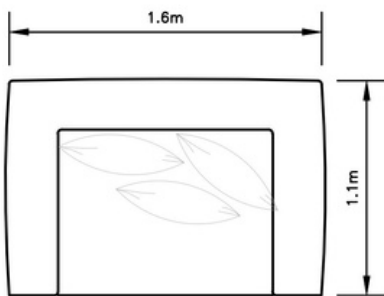

Configuration | J

- 1x Left-Hand Facing
- 1x Corner
- 1x Single Seat
- 1x Right-Hand Facing

Hendrix Standard Collection | Dimensions

Left-Hand Facing

Single Seat

Right-Hand Facing

Left-Hand Facing
Chaise

Corner

Right-Hand Facing
Chaise

One Seater

Ottoman

Elevation Dimensions

Seat Height: 42cm

Arm Rest & Back Height: 60cm

Arm Width: 25cm