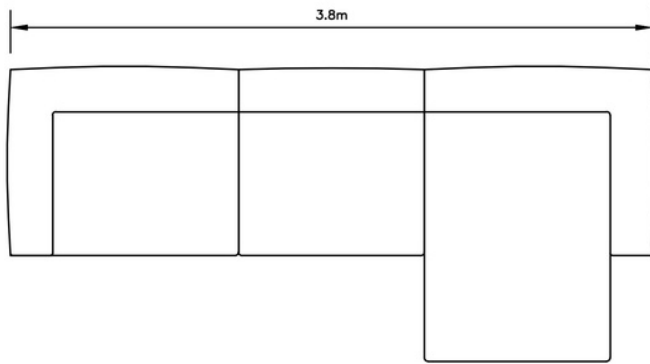

Hendrix Standard | Configurations

Configuration | F
1x Left-Hand Facing
1x Single Seat
1x Right-Hand Facing Chaise

Configuration | G
1x Left-Hand Facing
1x Single Seat
1x Right-Hand Facing
1x Ottoman