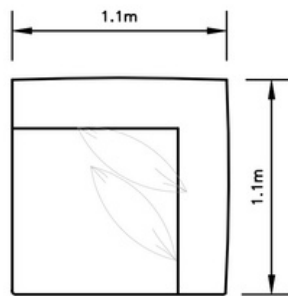

Configuration | H
1x Left-Hand Facing
1x Single Seat
1x Corner
1x Right-Hand Facing

Hendrix Standard | Configurations

Configuration | I

- 1x Left-Hand Facing
- 1x Single Seat
- 1x Corner
- 1x Single Seat
- 1x Right-Hand Facing
- 1x Ottoman

Configuration | J

- 1x Left-Hand Facing
- 1x Corner
- 1x Single Seat
- 1x Right-Hand Facing

Hendrix Standard Collection | Dimensions

Left-Hand Facing

Single Seat

Right-Hand Facing

Left-Hand Facing
Chaise

Corner

Right-Hand Facing
Chaise

One Seater

Ottoman

Elevation Dimensions

Seat Height: 42cm

Arm Rest & Back Height: 60cm

Arm Width: 25cm