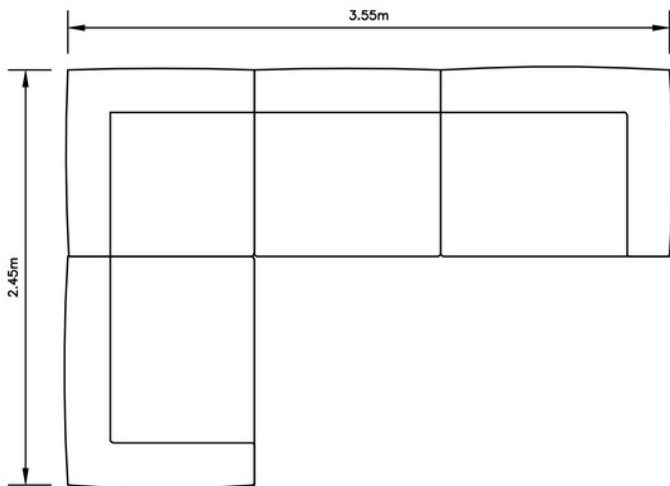

Configuration | E
1x Left-Hand Facing Chaise
1x Single Seat
1x Right-Hand Facing

Hendrix Standard | Configurations

Configuration | F
1x Left-Hand Facing
1x Single Seat
1x Right-Hand Facing Chaise

Configuration | G
1x Left-Hand Facing
1x Single Seat
1x Right-Hand Facing
1x Ottoman

Configuration | H
1x Left-Hand Facing
1x Single Seat
1x Corner
1x Right-Hand Facing

Hendrix Standard | Configurations

Configuration | I

- 1x Left-Hand Facing
- 1x Single Seat
- 1x Corner
- 1x Single Seat
- 1x Right-Hand Facing
- 1x Ottoman

Configuration | J

- 1x Left-Hand Facing
- 1x Corner
- 1x Single Seat
- 1x Right-Hand Facing

Hendrix Standard Collection | Dimensions

Left-Hand Facing

Single Seat

Right-Hand Facing

Left-Hand Facing
Chaise

Corner

Right-Hand Facing
Chaise

One Seater

Ottoman

Elevation Dimensions

Seat Height: 42cm

Arm Rest & Back Height: 60cm

Arm Width: 25cm