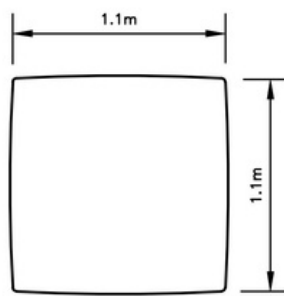

Configuration | J

- 1x Left-Hand Facing
- 1x Corner
- 1x Single Seat
- 1x Right-Hand Facing

Hendrix Standard Collection | Dimensions

Left-Hand Facing

Single Seat

Right-Hand Facing

Left-Hand Facing
Chaise

Corner

Right-Hand Facing
Chaise

One Seater

Ottoman

Elevation Dimensions

Seat Height: 42cm

Arm Rest & Back Height: 60cm

Arm Width: 25cm