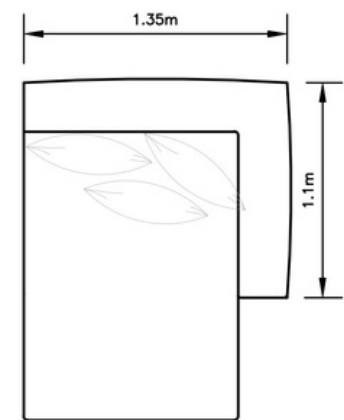

Configuration | H
1x Left-Hand Facing
1x Single Seat
1x Corner
1x Right-Hand Facing

Hendrix Standard | Configurations

Configuration | I

- 1x Left-Hand Facing
- 1x Single Seat
- 1x Corner
- 1x Single Seat
- 1x Right-Hand Facing
- 1x Ottoman

Configuration | J

- 1x Left-Hand Facing
- 1x Corner
- 1x Single Seat
- 1x Right-Hand Facing

Hendrix Standard Collection | Dimensions

Left-Hand Facing

Single Seat

Right-Hand Facing

Left-Hand Facing
Chaise

Corner

Right-Hand Facing
Chaise

One Seater

Ottoman

Elevation Dimensions

Seat Height: 42cm

Arm Rest & Back Height: 60cm

Arm Width: 25cm