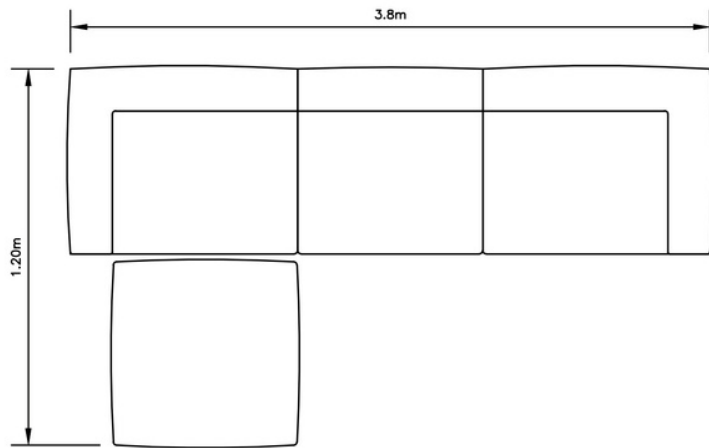

Configuration | H
1x Left-Hand Facing
1x Single Seat
1x Corner
1x Right-Hand Facing