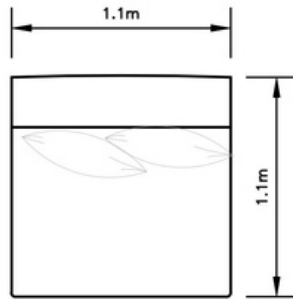

Configuration | H
1x Left-Hand Facing
1x Single Seat
1x Corner
1x Right-Hand Facing

Hendrix Standard | Configurations

Configuration | I

- 1x Left-Hand Facing
- 1x Single Seat
- 1x Corner
- 1x Single Seat
- 1x Right-Hand Facing
- 1x Ottoman

Configuration | J

- 1x Left-Hand Facing
- 1x Corner
- 1x Single Seat
- 1x Right-Hand Facing

Hendrix Standard Collection | Dimensions

Left-Hand Facing

Single Seat

Right-Hand Facing

Left-Hand Facing
Chaise

Corner

Right-Hand Facing
Chaise

One Seater

Ottoman

Elevation Dimensions

Seat Height: 42cm

Arm Rest & Back Height: 60cm

Arm Width: 25cm