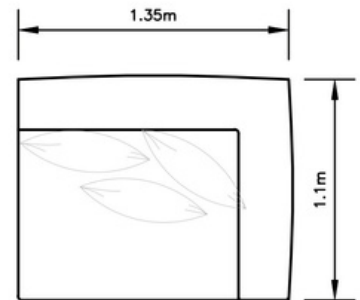

Configuration | H
1x Left-Hand Facing
1x Single Seat
1x Corner
1x Right-Hand Facing

Hendrix Standard | Configurations

Configuration | I

- 1x Left-Hand Facing
- 1x Single Seat
- 1x Corner
- 1x Single Seat
- 1x Right-Hand Facing
- 1x Ottoman

Configuration | J

- 1x Left-Hand Facing
- 1x Corner
- 1x Single Seat
- 1x Right-Hand Facing

Hendrix Standard Collection | Dimensions

Left-Hand Facing

Single Seat

Right-Hand Facing

Left-Hand Facing
Chaise

Corner

Right-Hand Facing
Chaise

One Seater

Ottoman

Elevation Dimensions

Seat Height: 42cm

Arm Rest & Back Height: 60cm

Arm Width: 25cm