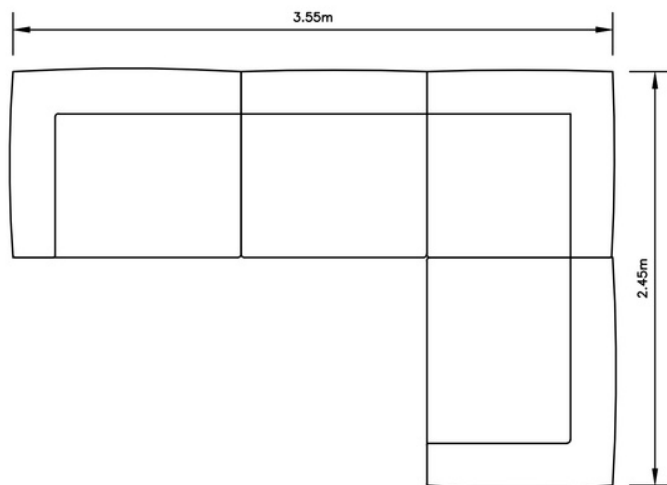

Configuration | H
1x Left-Hand Facing
1x Single Seat
1x Corner
1x Right-Hand Facing