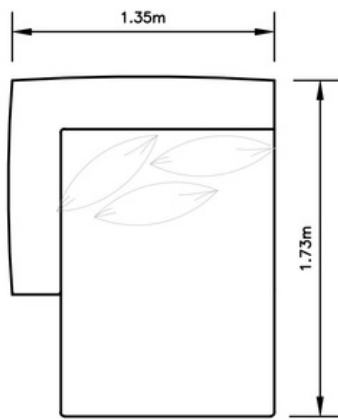

Configuration | H
1x Left-Hand Facing
1x Single Seat
1x Corner
1x Right-Hand Facing

Hendrix Standard | Configurations

Configuration | I

- 1x Left-Hand Facing
- 1x Single Seat
- 1x Corner
- 1x Single Seat
- 1x Right-Hand Facing
- 1x Ottoman

Configuration | J

- 1x Left-Hand Facing
- 1x Corner
- 1x Single Seat
- 1x Right-Hand Facing

Hendrix Standard Collection | Dimensions

Left-Hand Facing

Single Seat

Right-Hand Facing

Left-Hand Facing
Chaise

Corner

Right-Hand Facing
Chaise

One Seater

Ottoman

Elevation Dimensions

Seat Height: 42cm

Arm Rest & Back Height: 60cm

Arm Width: 25cm