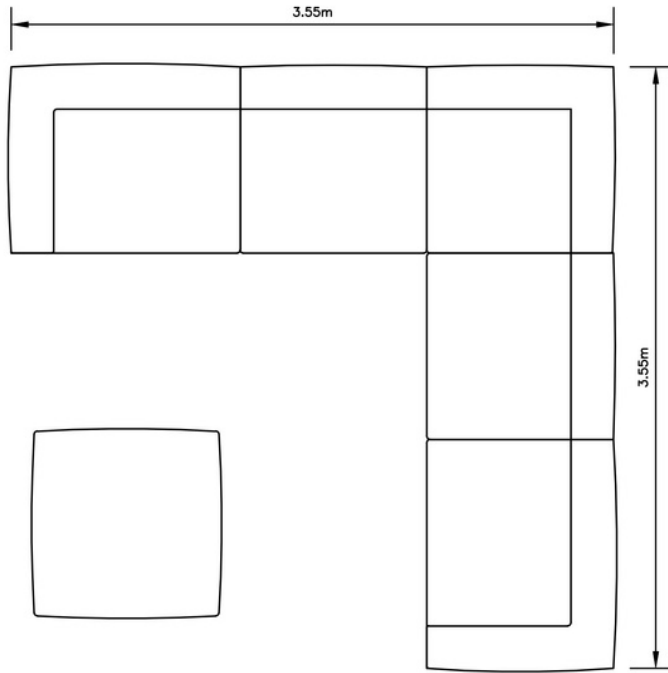

Configuration | E
1x Left-Hand Facing Chaise
1x Single Seat
1x Right-Hand Facing

Hendrix Standard | Configurations

Configuration | F
1x Left-Hand Facing
1x Single Seat
1x Right-Hand Facing Chaise

Configuration | G
1x Left-Hand Facing
1x Single Seat
1x Right-Hand Facing
1x Ottoman

Configuration | H
1x Left-Hand Facing
1x Single Seat
1x Corner
1x Right-Hand Facing

Hendrix Standard | Configurations

Configuration | I

- 1x Left-Hand Facing
- 1x Single Seat
- 1x Corner
- 1x Single Seat
- 1x Right-Hand Facing
- 1x Ottoman

Configuration | J

- 1x Left-Hand Facing
- 1x Corner
- 1x Single Seat
- 1x Right-Hand Facing

Hendrix Standard Collection | Dimensions

Left-Hand Facing

Single Seat

Right-Hand Facing

Left-Hand Facing
Chaise

Corner

Right-Hand Facing
Chaise

One Seater

Ottoman

Elevation Dimensions

Seat Height: 42cm

Arm Rest & Back Height: 60cm

Arm Width: 25cm