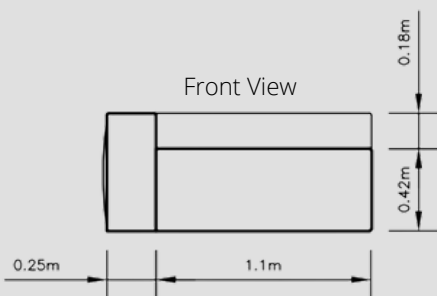

Configuration | J

- 1x Left-Hand Facing
- 1x Corner
- 1x Single Seat
- 1x Right-Hand Facing

Hendrix Standard Collection | Dimensions

Left-Hand Facing

Single Seat

Right-Hand Facing

Left-Hand Facing
Chaise

Corner

Right-Hand Facing
Chaise

One Seater

Ottoman

Elevation Dimensions

Seat Height: 42cm

Arm Rest & Back Height: 60cm

Arm Width: 25cm