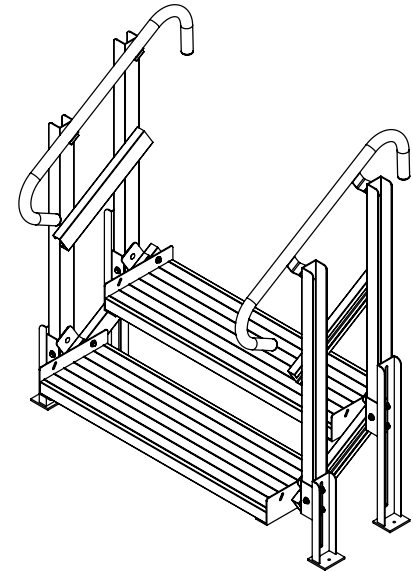

FILE NAME XP3-STAIR DIMS		Dr By KAM
PART # 2-STEP STAIR		CREATED 3/24/2020
SCALE 1:24	SHEET # 2	LAST SAVED 3/22/2022
REV #	WT.	

PVI Tolerance
±.03
APPROVED