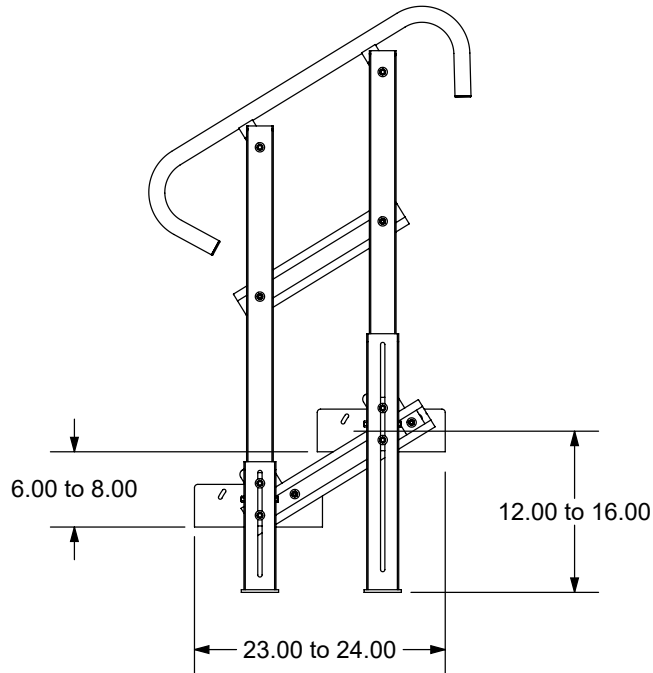

FILE NAME XP3-STAIR DIMS		Dr By KAM
PART # 2-STEP STAIR		CREATED 3/24/2020
SCALE 1:24	SHEET # 2	LAST SAVED 3/22/2022
REV #	WT.	

PVI Tolerance
±.03
APPROVED