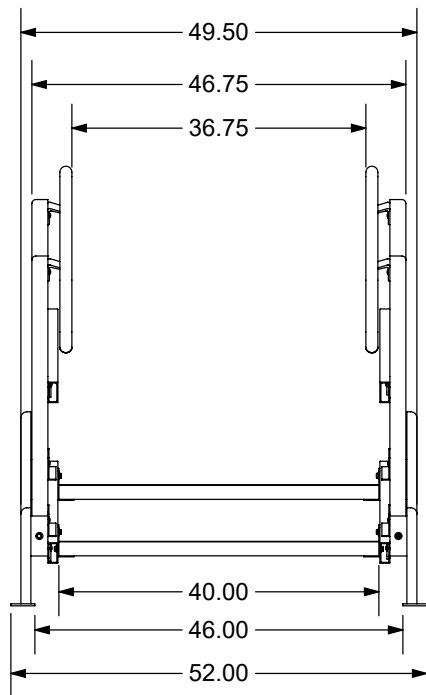

FILE NAME XP3-STAIR DIMS		Dr By KAM
PART # 2-STEP STAIR		CREATED 3/24/2020
SCALE 1:24	SHEET # 2	LAST SAVED 3/22/2022
REV #	WT.	

PVI Tolerance
±.03
APPROVED