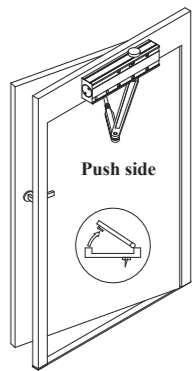

Power size	Max. Door width	Max. Door weight	Max. Door opening
SIZE2	850mm	40Kg	180°
SIZE3	950mm	60Kg	180°
SIZE4	1100mm	80Kg	180°

Carbine Radius

Rack & Pinion Door Closer
Door closer SIZE 2-4 80kg backcheck
Installation Template
CDC-3

DOOR

Regular Fixing (1)

Fold Here

min. Door Frame 60mm

DOOR FRAME

DOOR
Transom Fixing (61)