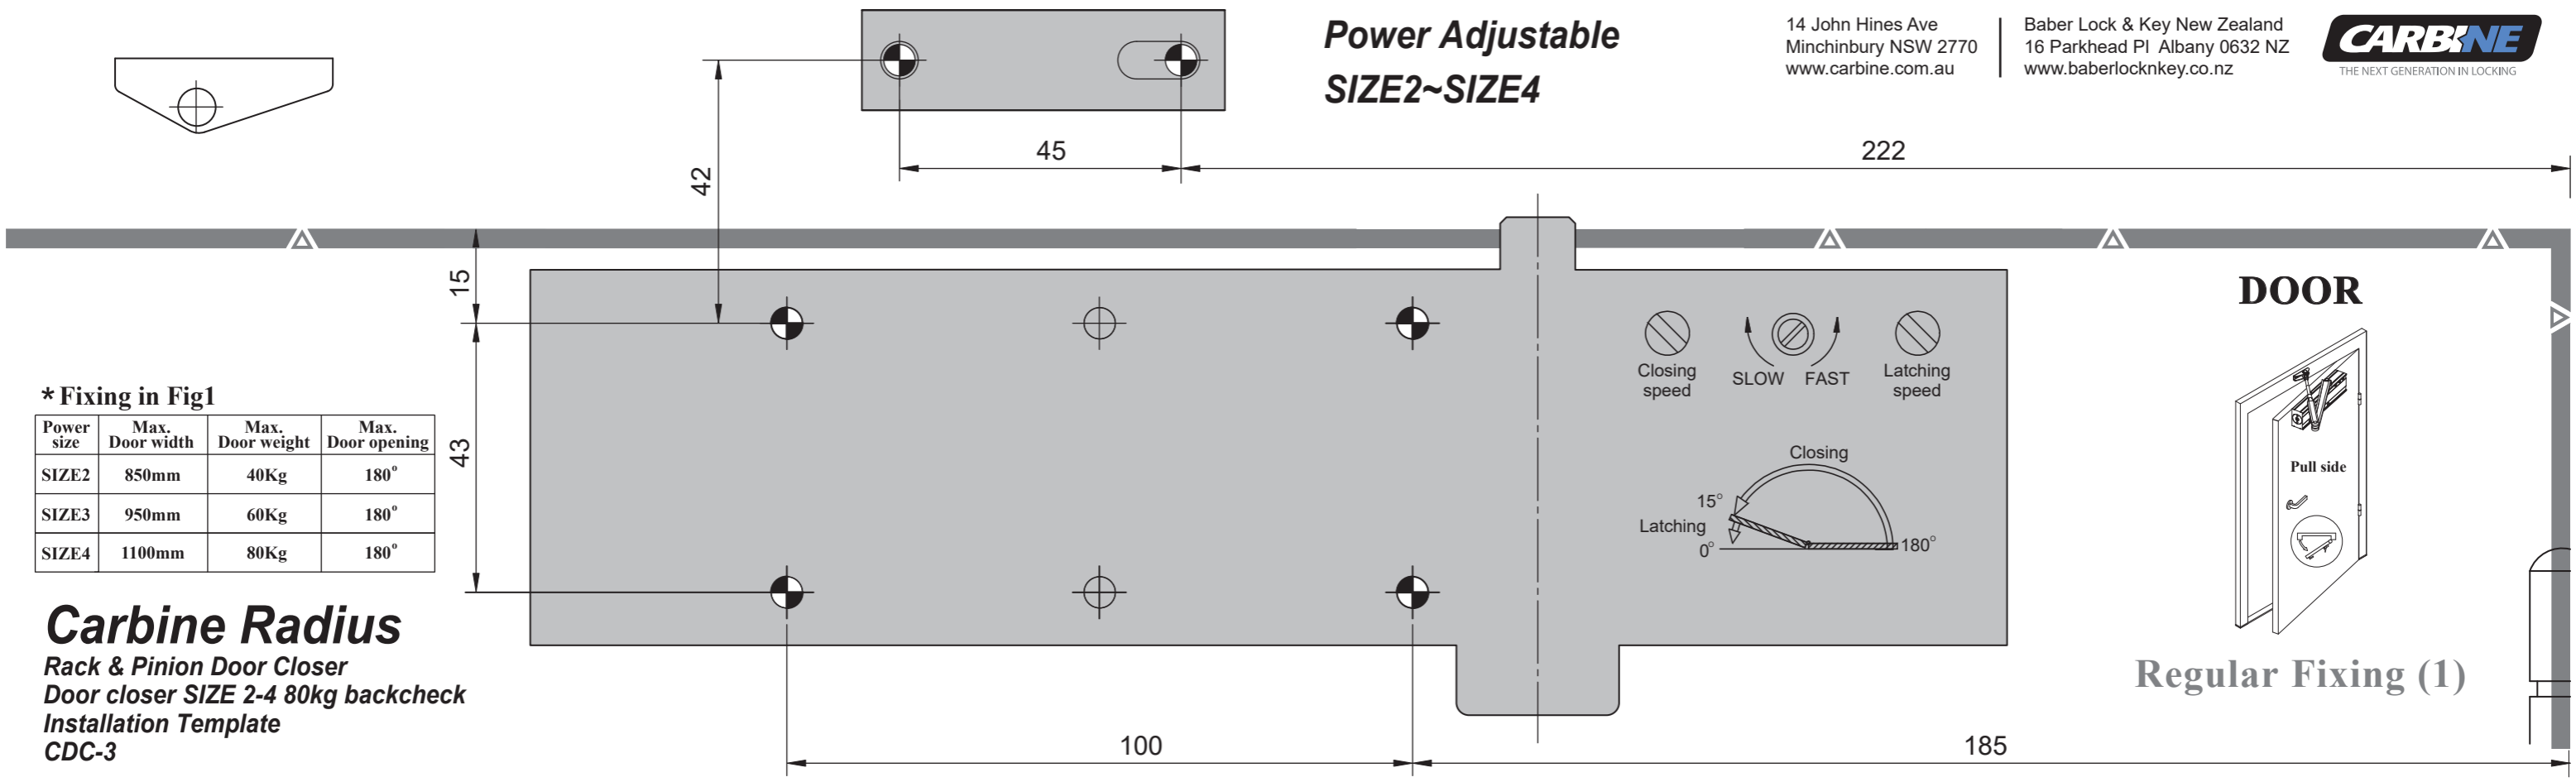

**Power Adjustable
SIZE2~SIZE4**

*** Fixing in Fig1**

Power size	Max. Door width	Max. Door weight	Max. Door opening
SIZE2	850mm	40Kg	180°
SIZE3	950mm	60Kg	180°
SIZE4	1100mm	80Kg	180°

Carbine Radius
Rack & Pinion Door Closer
Door closer SIZE 2-4 80kg backcheck
Installation Template
CDC-3

Power size	Max. Door width	Max. Door weight	Max. Door opening
SIZE2	850mm	40Kg	180°
SIZE3	950mm	60Kg	180°
SIZE4	1100mm	80Kg	180°

Carbine Radius

Rack & Pinion Door Closer
Door closer SIZE 2-4 80kg backcheck
Installation Template
CDC-3