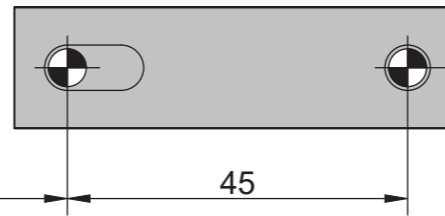

**Power Adjustable
SIZE2~SIZE4**

*** Fixing in Fig1**

Power size	Max. Door width	Max. Door weight	Max. Door opening
SIZE2	850mm	40Kg	180°
SIZE3	950mm	60Kg	180°
SIZE4	1100mm	80Kg	180°

Carbine Radius
Rack & Pinion Door Closer
Door closer SIZE 2-4 80kg backcheck
Installation Template
CDC-3

Power size	Max. Door width	Max. Door weight	Max. Door opening
SIZE2	850mm	40Kg	180°
SIZE3	950mm	60Kg	180°
SIZE4	1100mm	80Kg	180°

Carbine Radius

Rack & Pinion Door Closer
Door closer SIZE 2-4 80kg backcheck
Installation Template
CDC-3