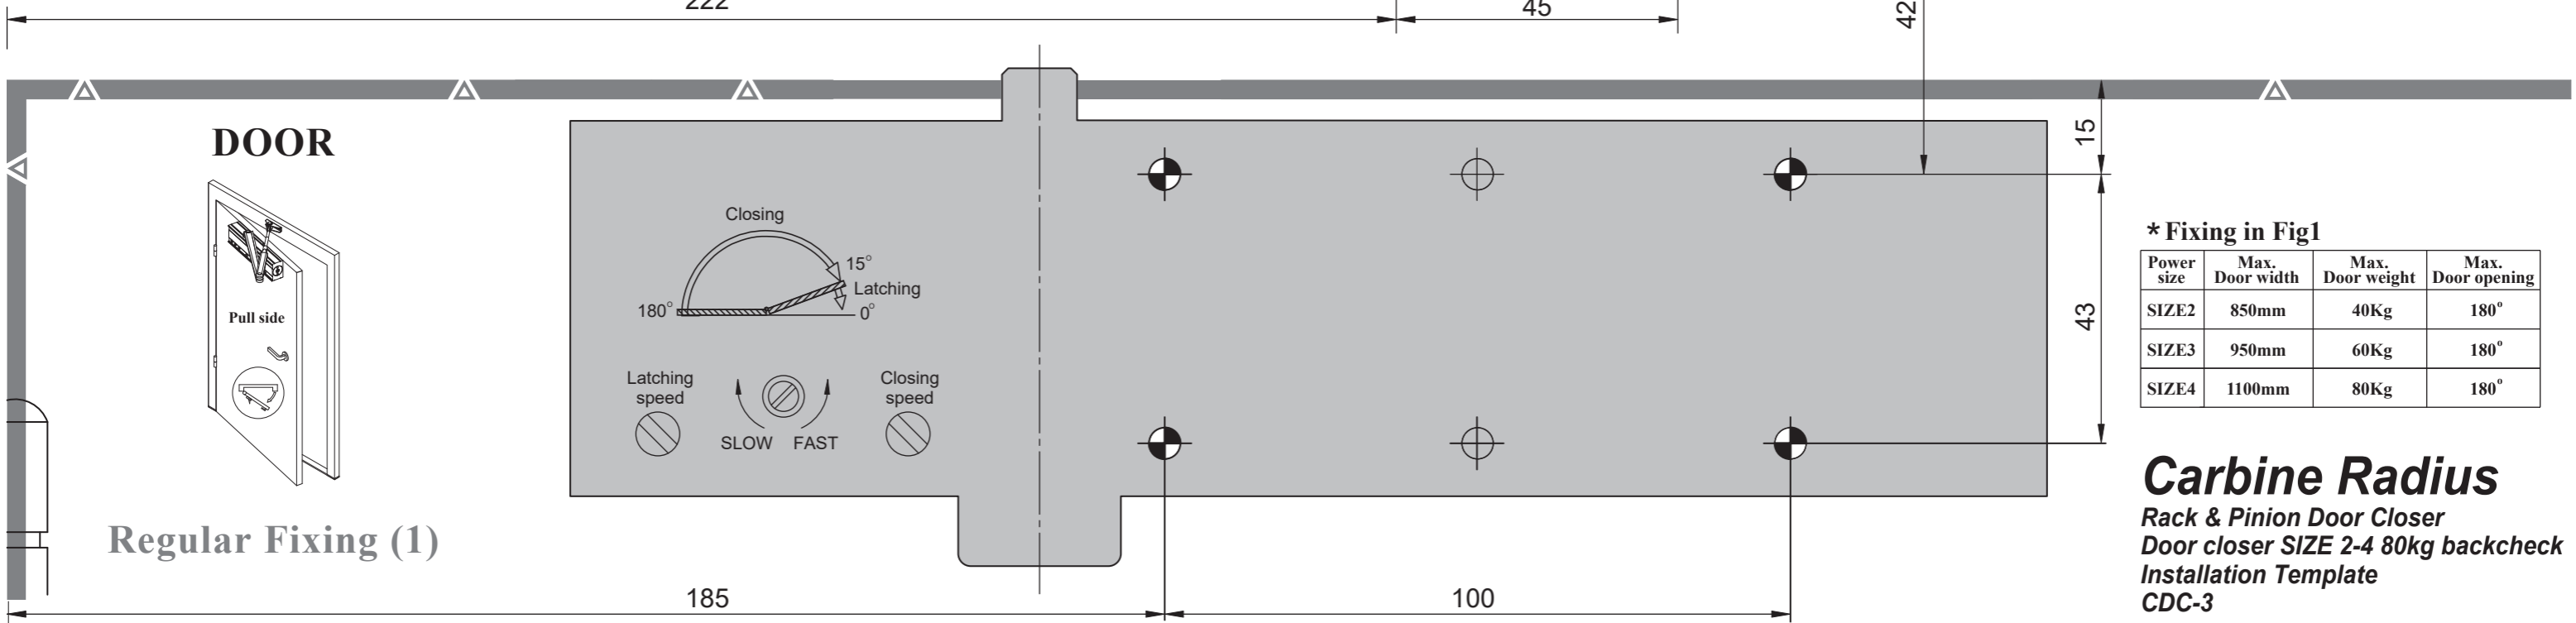

**Power Adjustable
SIZE2~SIZE4**

*** Fixing in Fig1**

Power size	Max. Door width	Max. Door weight	Max. Door opening
SIZE2	850mm	40Kg	180°
SIZE3	950mm	60Kg	180°
SIZE4	1100mm	80Kg	180°

Carbine Radius
Rack & Pinion Door Closer
Door closer SIZE 2-4 80kg backcheck
Installation Template
CDC-3

Power size	Max. Door width	Max. Door weight	Max. Door opening
SIZE2	850mm	40Kg	180°
SIZE3	950mm	60Kg	180°
SIZE4	1100mm	80Kg	180°

Carbine Radius

Rack & Pinion Door Closer
Door closer SIZE 2-4 80kg backcheck
Installation Template
CDC-3