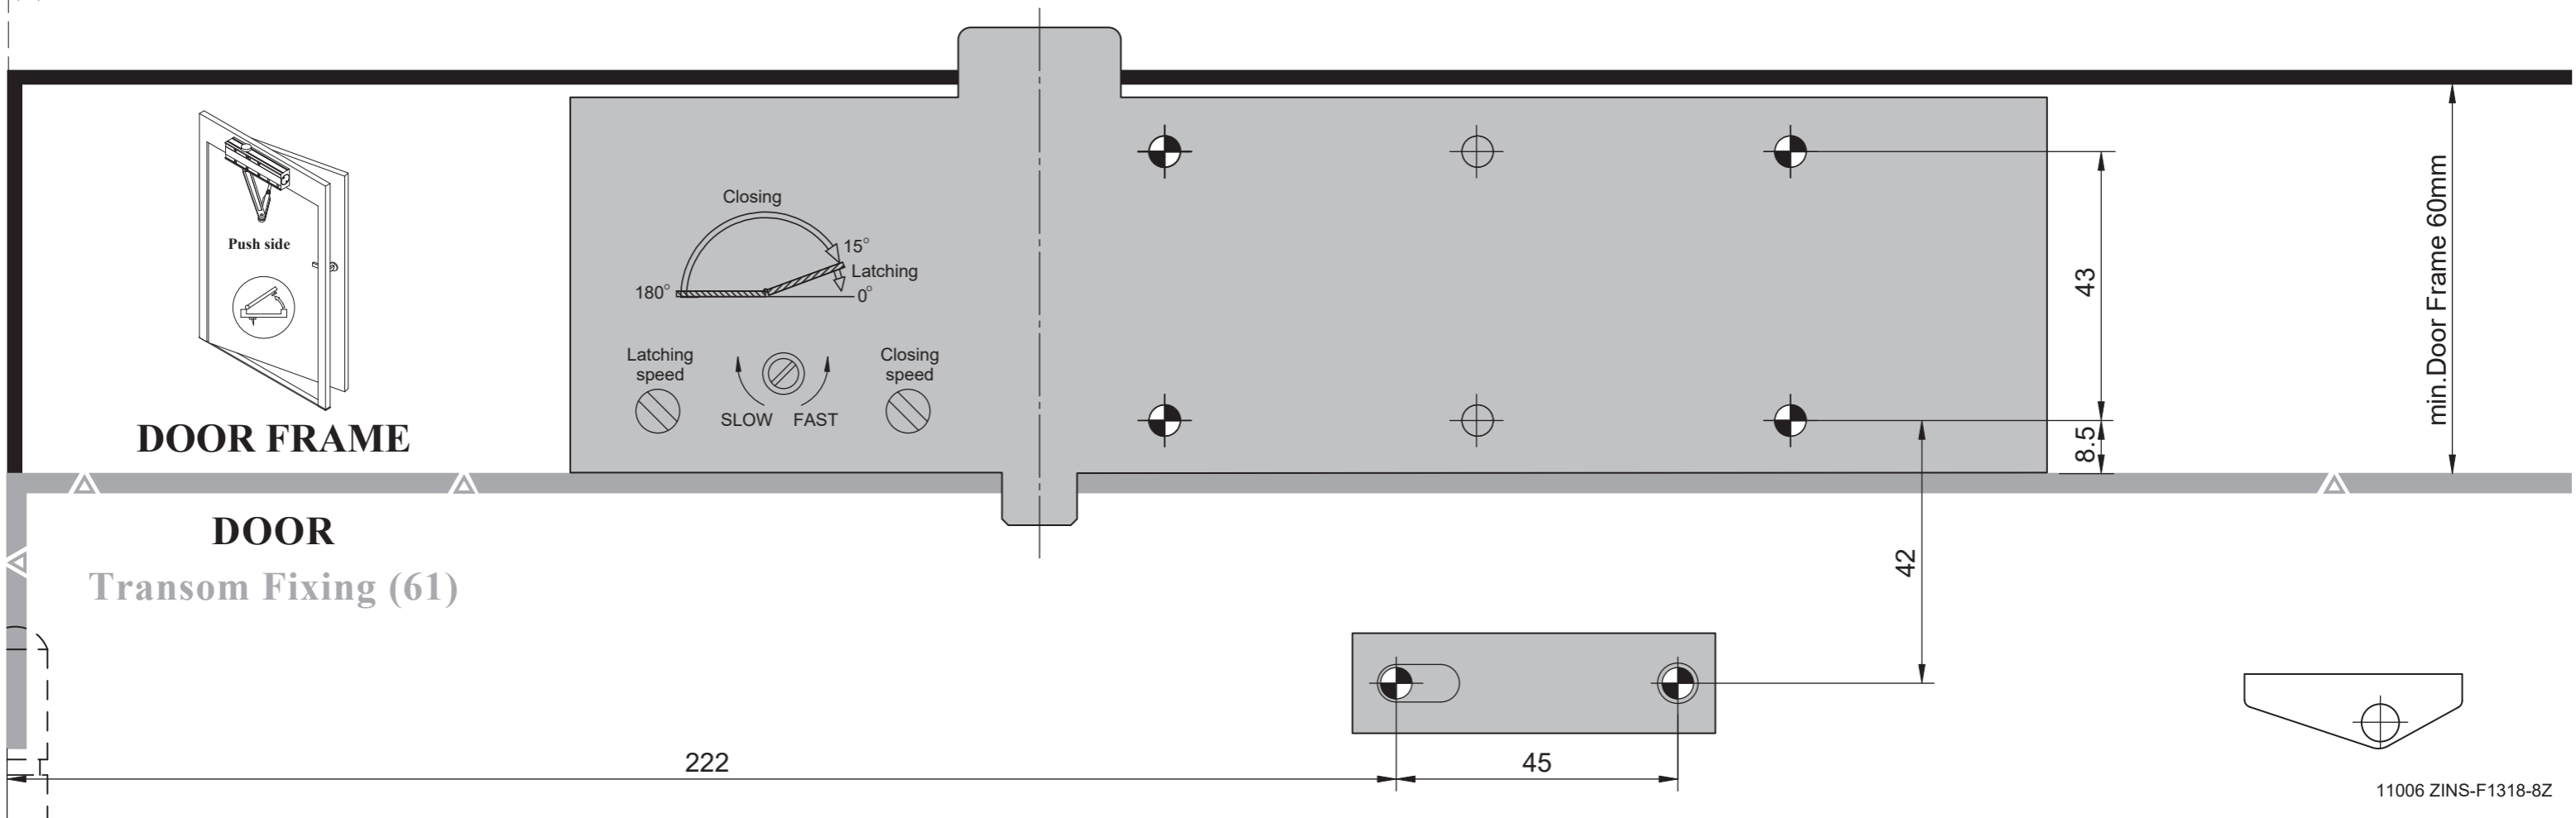

* Fixing in Fig1

Power size	Max. Door width	Max. Door weight	Max. Door opening
SIZE2	850mm	40Kg	180°
SIZE3	950mm	60Kg	180°
SIZE4	1100mm	80Kg	180°

Carbine Radius
Rack & Pinion Door Closer
Door closer SIZE 2-4 80kg backcheck
Installation Template
CDC-3

Fold Here