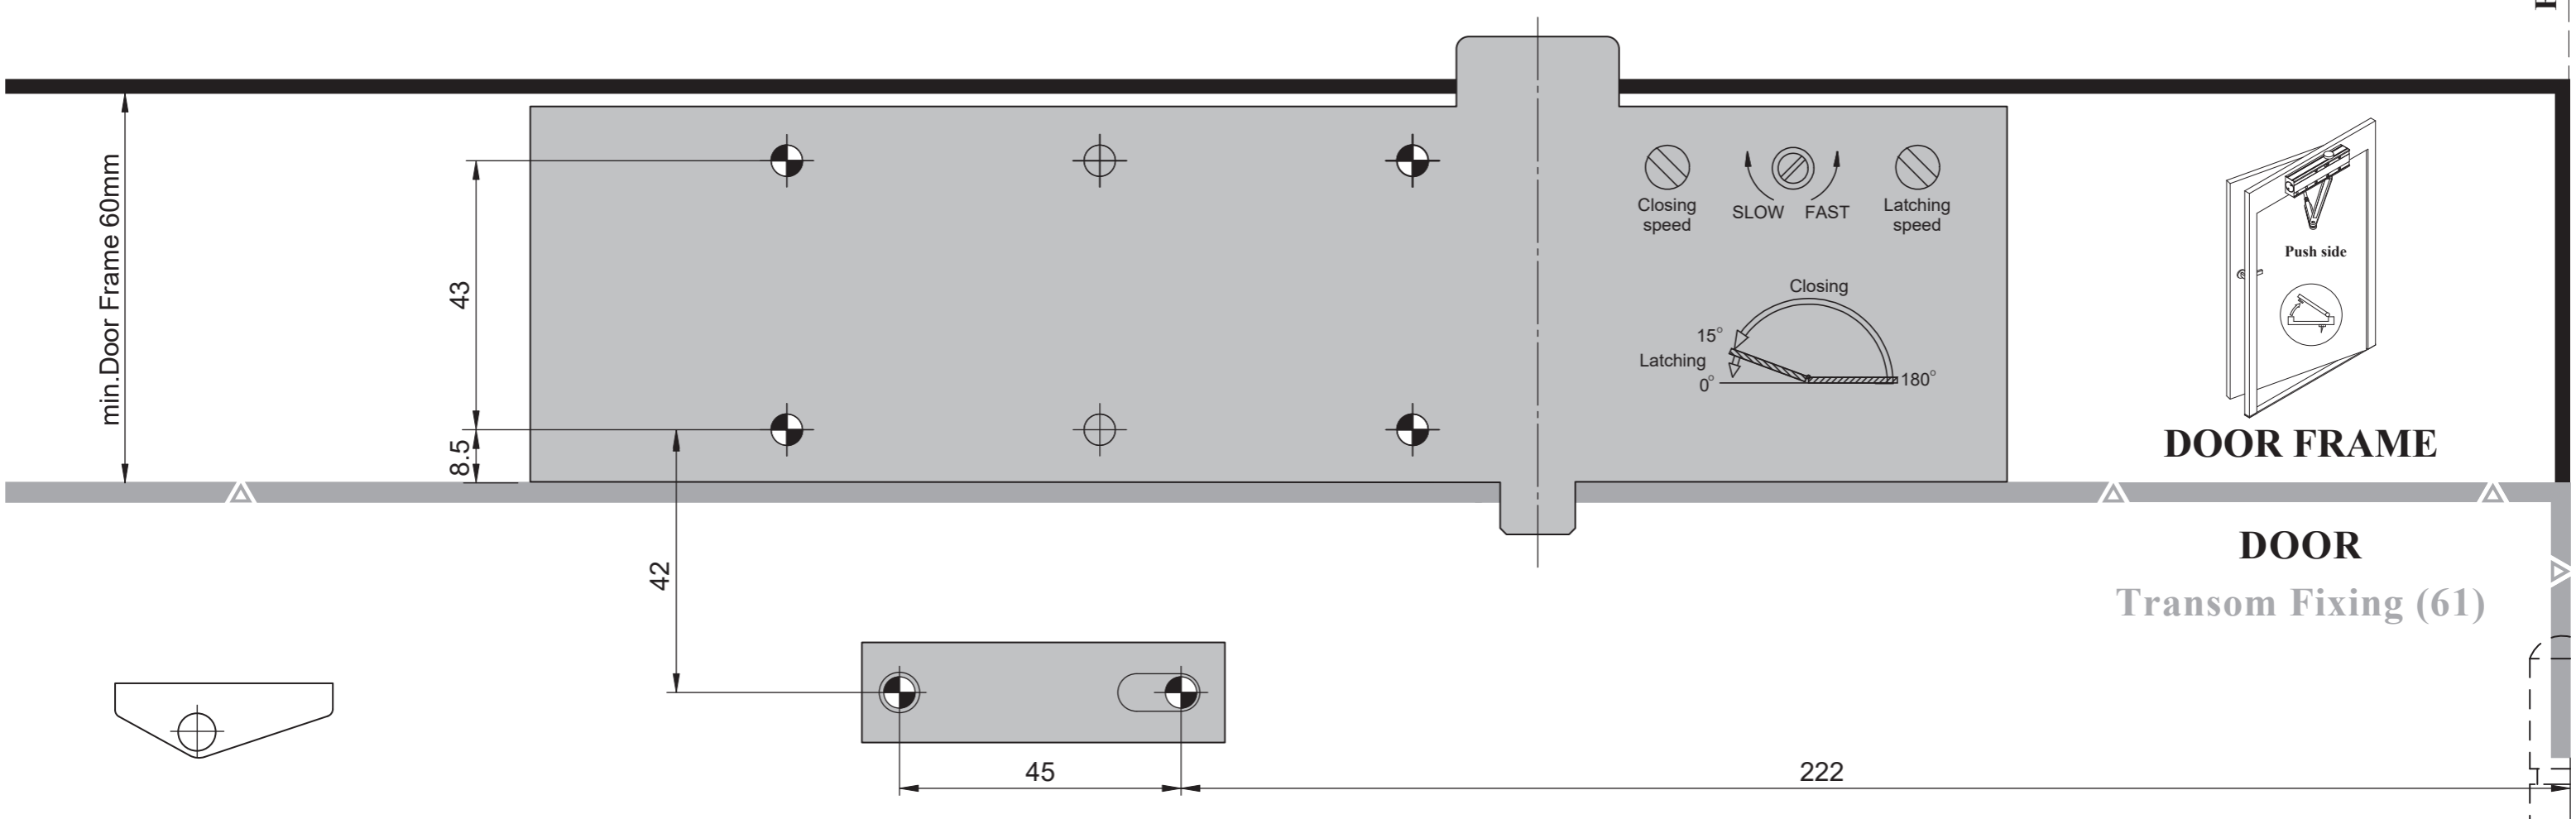

min. Door Frame 60mm

DOOR FRAME

DOOR
Transom Fixing (61)