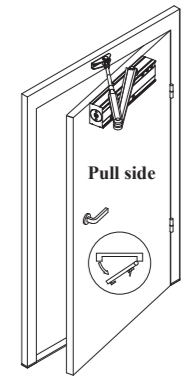

**Power Adjustable
SIZE2~SIZE4**

14 John Hines Ave
Minchinbury NSW 2770
www.carbine.com.au

Baber Lock & Key New Zealand
16 Parkhead Pl Albany 0632 NZ
www.baberlocknkey.co.nz

* Fixing in Fig1

Power size	Max. Door width	Max. Door weight	Max. Door opening
SIZE2	850mm	40Kg	180°
SIZE3	950mm	60Kg	180°
SIZE4	1100mm	80Kg	180°

Carbine Radius

Rack & Pinion Door Closer
Door closer SIZE 2-4 80kg backcheck
Installation Template
CDC-3

DOOR

Regular Fixing (1)

Fold Here

min. Door Frame 60mm

DOOR FRAME

DOOR
Transom Fixing (61)