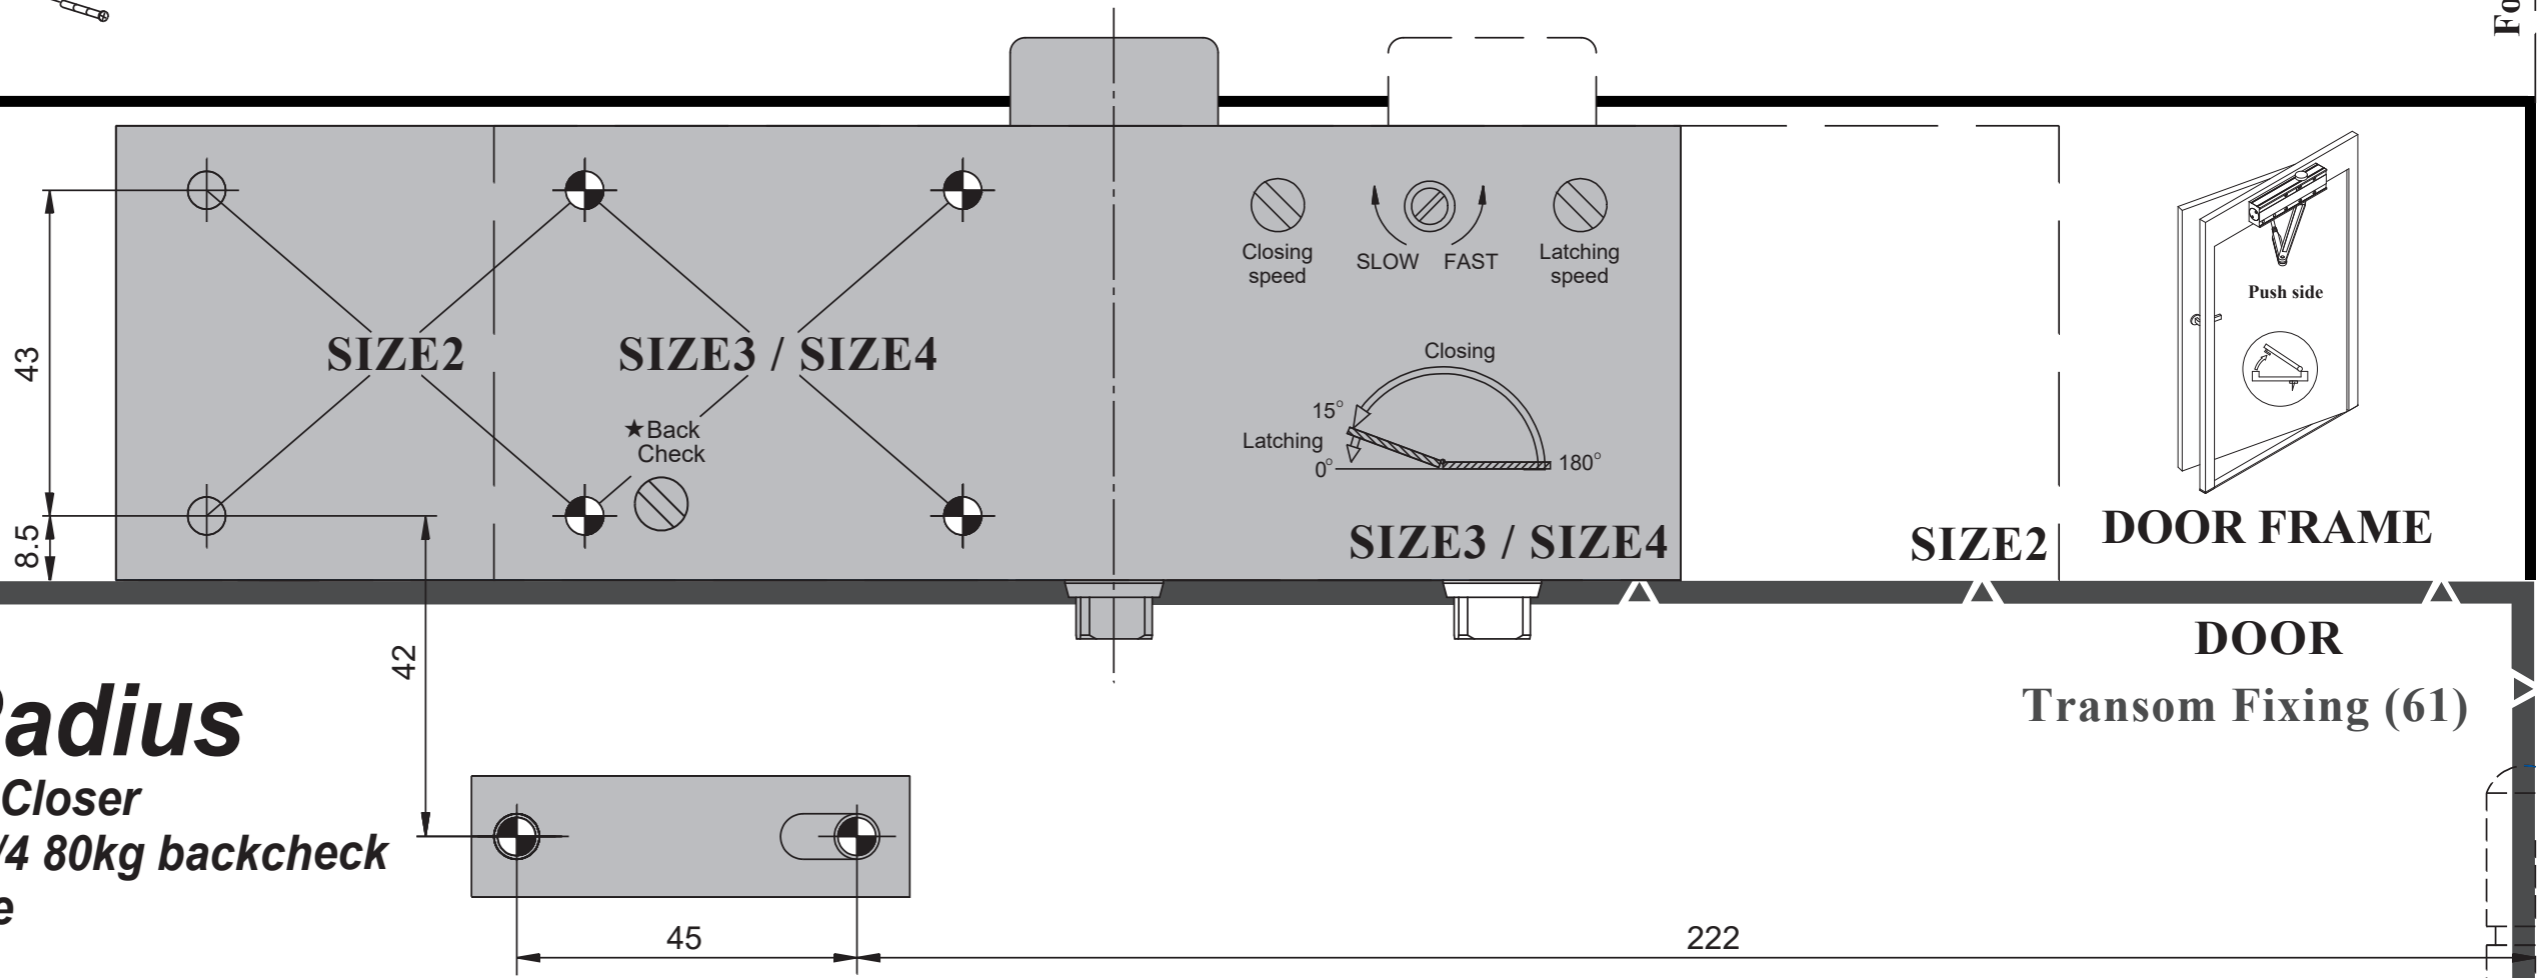

Fixing in Fig1

Power size	Max. Door width	Max. Door weight	Max. Door opening
SIZE2	850mm	40Kg	180°
SIZE3	950mm	60Kg	180°
SIZE4	1100mm	80Kg	130°

# Carbine Radius

Rack & Pinion Door Closer

Door closer SIZE2/3/4 80kg backcheck

Installation Template

CDC-1