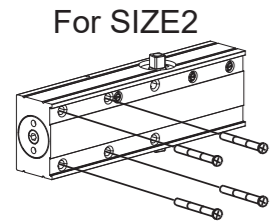

Fixing in Fig1

Power size	Max. Door width	Max. Door weight	Max. Door opening
SIZE2	850mm	40Kg	180°
SIZE3	950mm	60Kg	180°
SIZE4	1100mm	80Kg	130°

# Carbine Radius

Rack & Pinion Door Closer

Door closer SIZE2/3/4 80kg backcheck

Installation Template

CDC-1