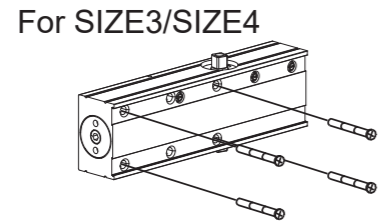

Fixing in Fig1

Power size	Max. Door width	Max. Door weight	Max. Door opening
SIZE2	850mm	40Kg	180°
SIZE3	950mm	60Kg	180°
SIZE4	1100mm	80Kg	130°

# Carbine Radius

Rack & Pinion Door Closer

Door closer SIZE2/3/4 80kg backcheck

Installation Template

CDC-1