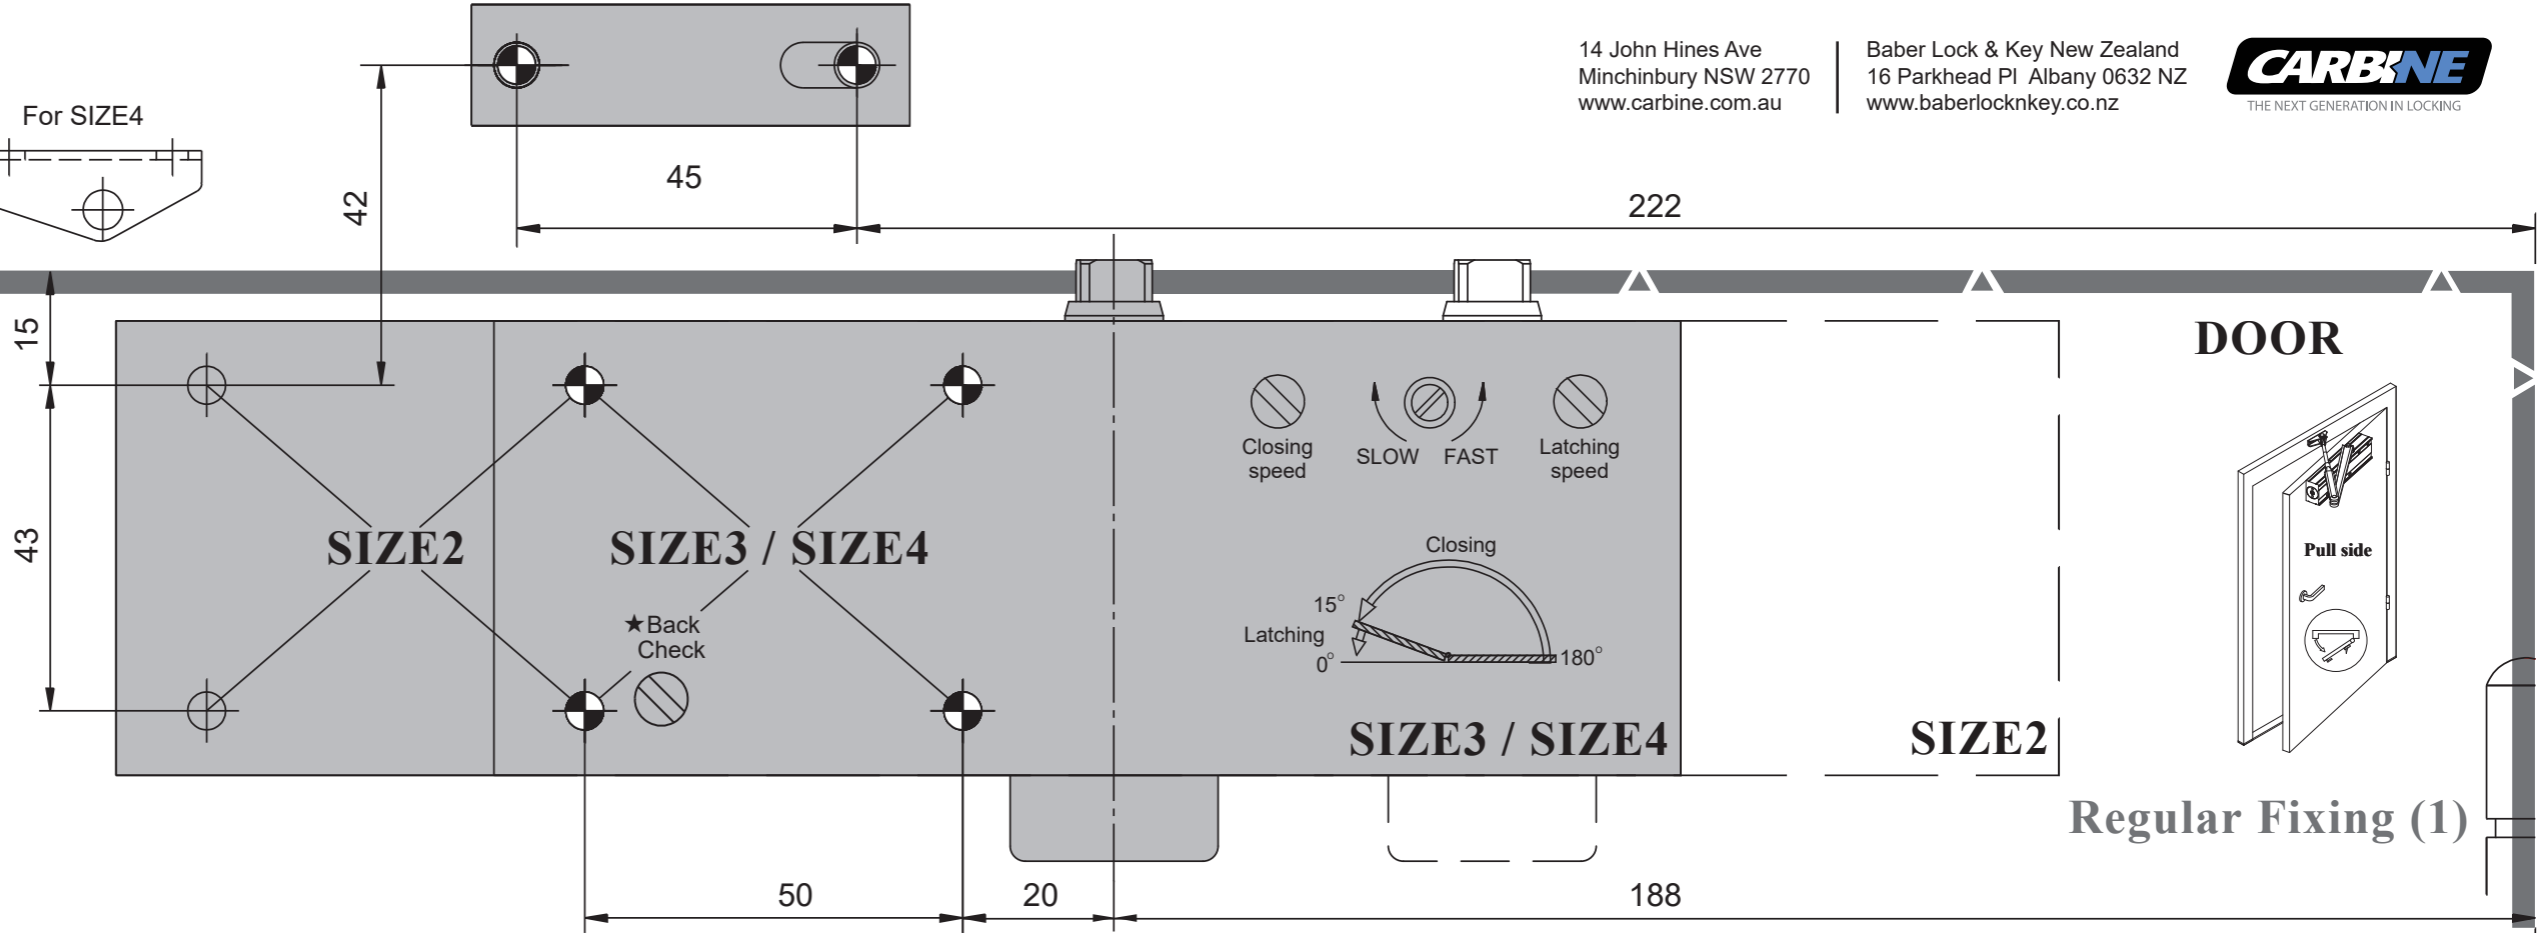

Fixing in Fig1

Power size	Max. Door width	Max. Door weight	Max. Door opening
SIZE2	850mm	40Kg	180°
SIZE3	950mm	60Kg	180°
SIZE4	1100mm	80Kg	130°

# Carbine Radius

Rack & Pinion Door Closer

Door closer SIZE2/3/4 80kg backcheck

Installation Template

CDC-1