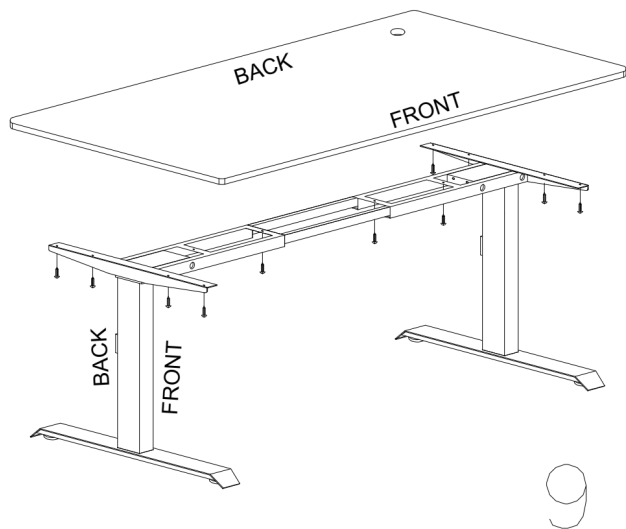

5. Install desktop,
(Pic9 and Pic10) (Parts:12pcs Screw ST6x23)

E: info@accentworkspaces.co.nz
P: 0800 126 826

www.accentworkspaces.co.nz

Accent Group NZ Ltd
22 Hood Street, Wellsford,

Auckland 0900, New Zealand