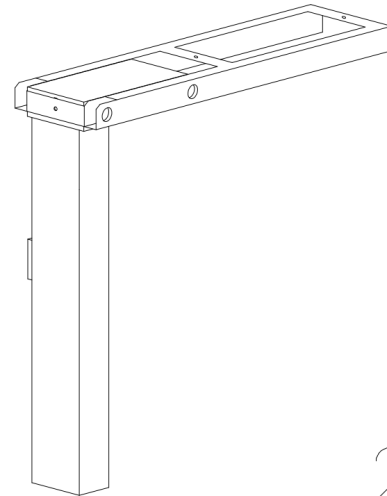

b. Packing list

Hardware Section

| | | |
|-----------------------|-------|------|
| 1. Foot | ----- | 2pcs |
| 2. Lifting Column | ----- | 2pcs |
| 3. Extendable Tube | ----- | 2pcs |
| 4. Upper Side Support | ----- | 2pcs |
| 5. Framework | ----- | 2pcs |

E: info@accentworkspaces.co.nz
P: 0800 126 826

www.accentworkspaces.co.nz

Accent Group NZ Ltd
22 Hood Street, Wellsford,

Auckland 0900, New Zealand

c. How to set up Desk Frame.

1. Install framework on lifting columns with Screw.
(Pic1 and Pic2) (Parts: 4pcs M6x16).