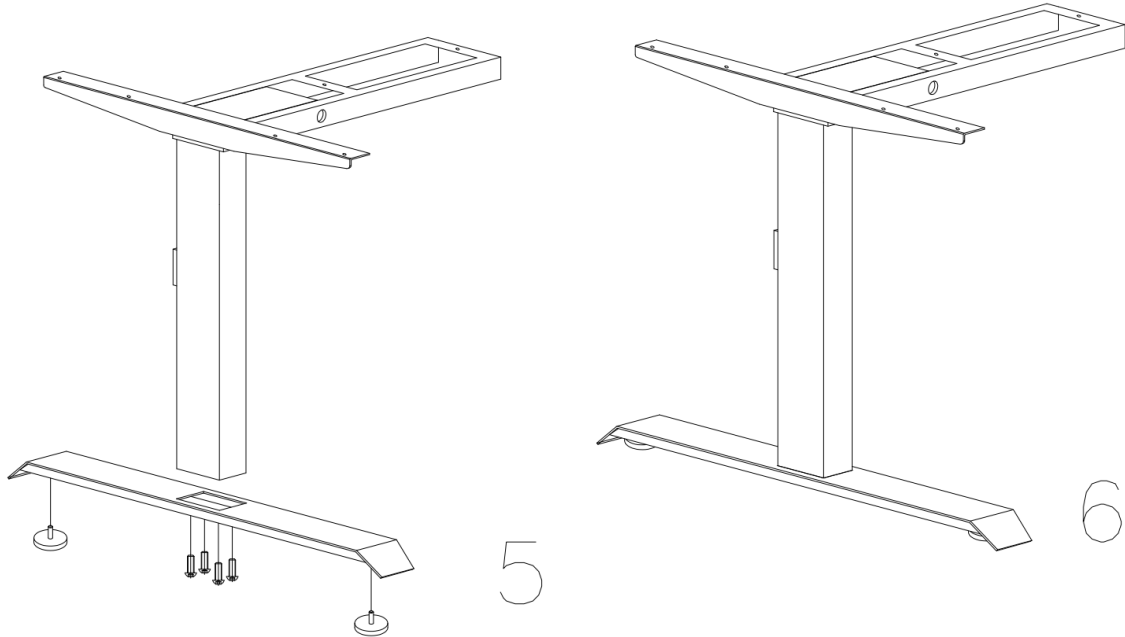

3. Install Foot and Leveling Glide.(Pic5 and Pic6)
(Parts:4pcs M6x16 ,2pcs Leveling Glide).

M6x16	Leveling Glide
4PCS	2PCS

4. Insert extendable tube into framework open ends of framework
and fix it with hex wrench
(Pic7 and Pic8) (Parts:8pcs M6x10)

M6x10
8PCS