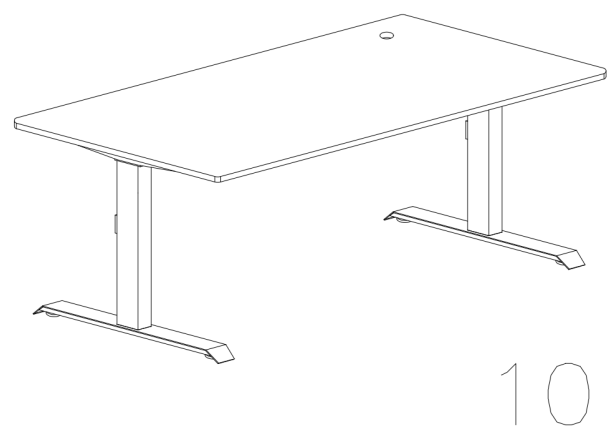

5. Install desktop,
(Pic9 and Pic10) (Parts:12pcs Screw ST6x23)

E: info@accentworkspaces.co.nz
P: 0800 126 826

www.accentworkspaces.co.nz

Accent Group NZ Ltd
22 Hood Street, Wellsford,

Auckland 0900, New Zealand