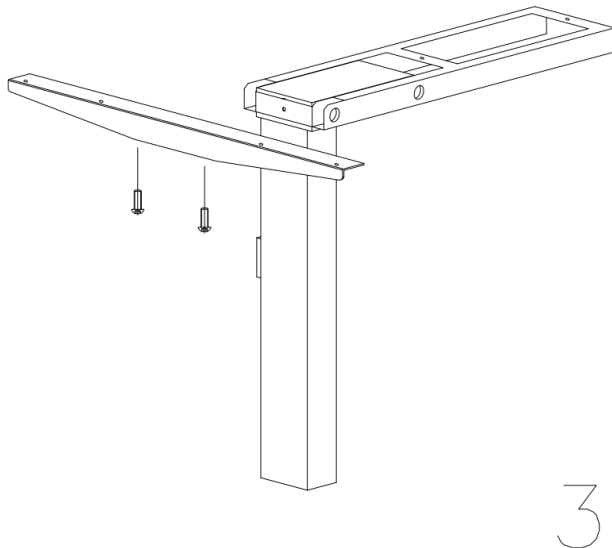

E: info@accentworkspaces.co.nz
P: 0800 126 826

www.accentworkspaces.co.nz

Accent Group NZ Ltd
22 Hood Street, Wellsford,

Auckland 0900, New Zealand