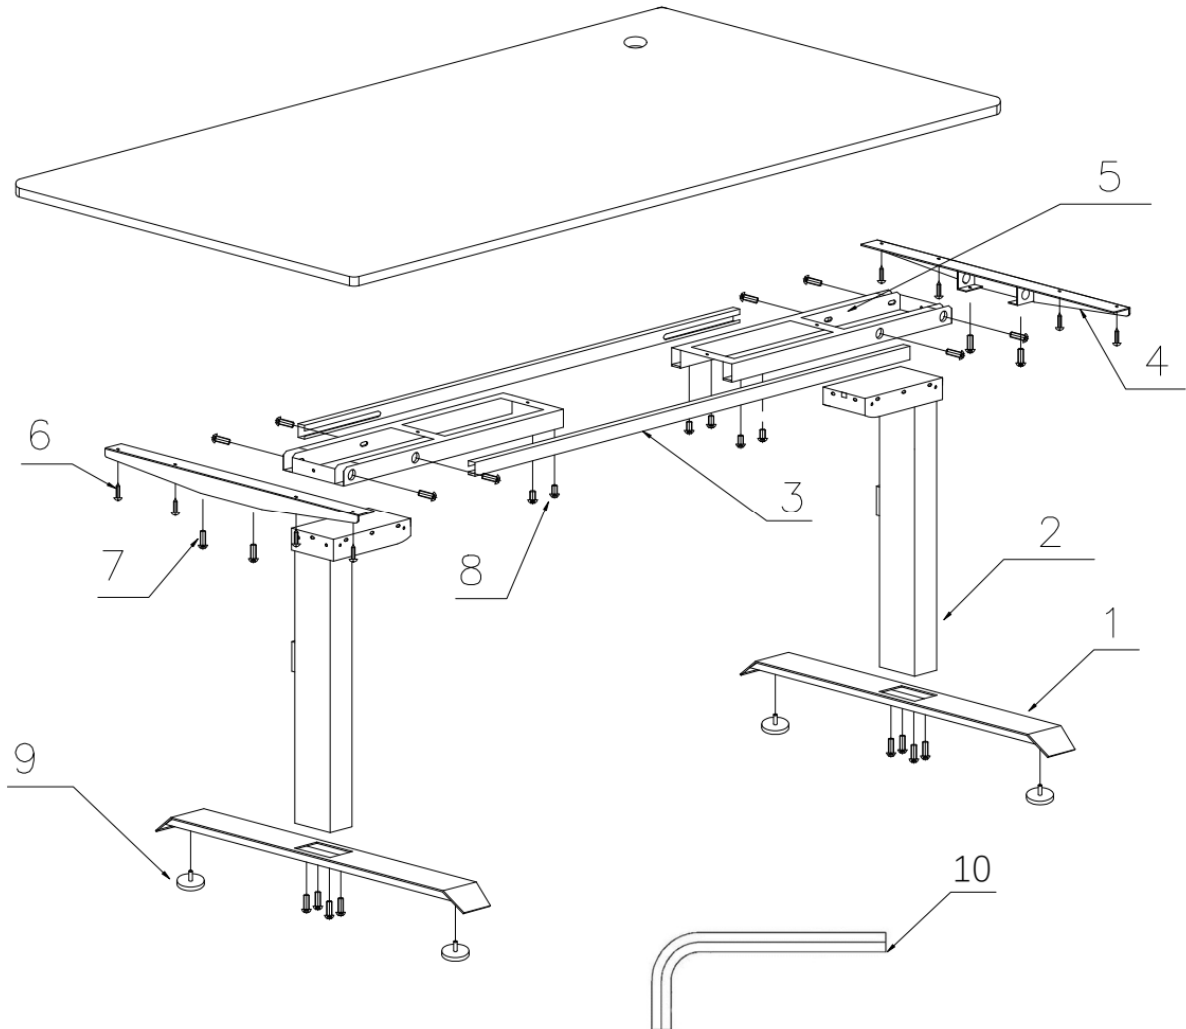

Summit II Fixed Height 2 Leg Assembly Instructions

a. Assembly Diagram

E: info@accentworkspaces.co.nz
P: 0800 126 826

www.accentworkspaces.co.nz

Accent Group NZ Ltd
22 Hood Street, Wellsford,

Auckland 0900, New Zealand

b. Packing list

Hardware Section

| | | |
|-----------------------|-------|------|
| 1. Foot | ----- | 2pcs |
| 2. Lifting Column | ----- | 2pcs |
| 3. Extendable Tube | ----- | 2pcs |
| 4. Upper Side Support | ----- | 2pcs |
| 5. Framework | ----- | 2pcs |