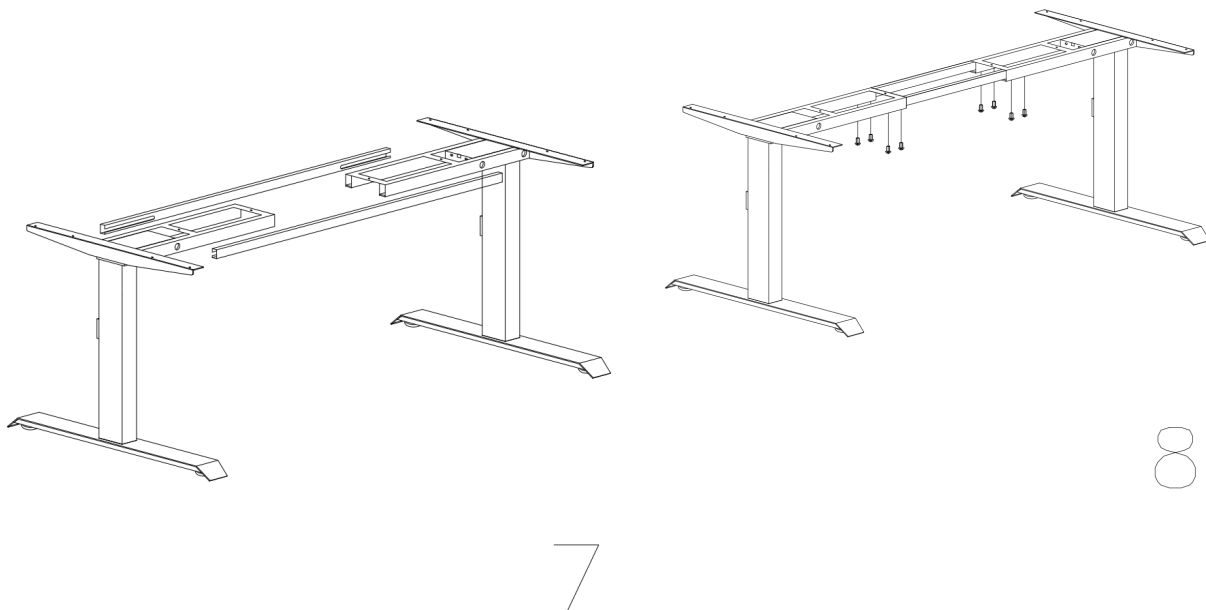

Accent /

E: info@accentworkspaces.co.nz
P: 0800 126 826

www.accentworkspaces.co.nz

Accent Group NZ Ltd
22 Hood Street, Wellsford,

Auckland 0900, New Zealand