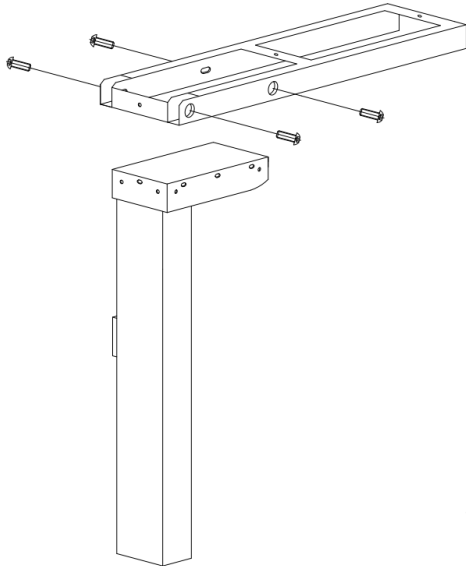

b. Packing list

Hardware Section

| | | |
|-----------------------|-------|------|
| 1. Foot | ----- | 2pcs |
| 2. Lifting Column | ----- | 2pcs |
| 3. Extendable Tube | ----- | 2pcs |
| 4. Upper Side Support | ----- | 2pcs |
| 5. Framework | ----- | 2pcs |

E: info@accentworkspaces.co.nz
P: 0800 126 826

www.accentworkspaces.co.nz

Accent Group NZ Ltd
22 Hood Street, Wellsford,

Auckland 0900, New Zealand

c. How to set up Desk Frame.

1. Install framework on lifting columns with Screw.
(Pic1 and Pic2) (Parts: 4pcs M6x16).

2. Install Upper Side Support with Screw.
(Pic3 and Pic4) (Parts: 2pcs M6x16).

E: info@accentworkspaces.co.nz
P: 0800 126 826

www.accentworkspaces.co.nz

Accent Group NZ Ltd
22 Hood Street, Wellsford,

Auckland 0900, New Zealand