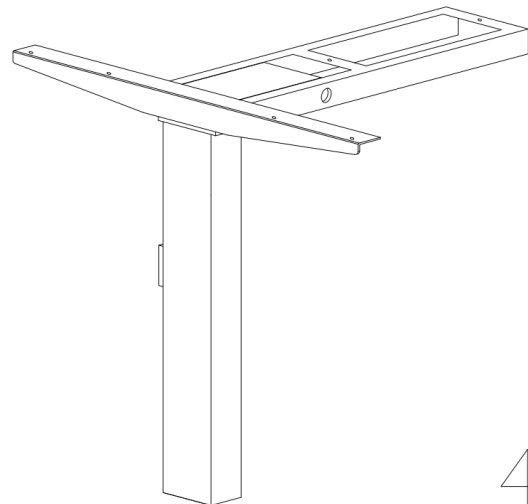

E: info@accentworkspaces.co.nz
P: 0800 126 826

www.accentworkspaces.co.nz

Accent Group NZ Ltd
22 Hood Street, Wellsford,

Auckland 0900, New Zealand