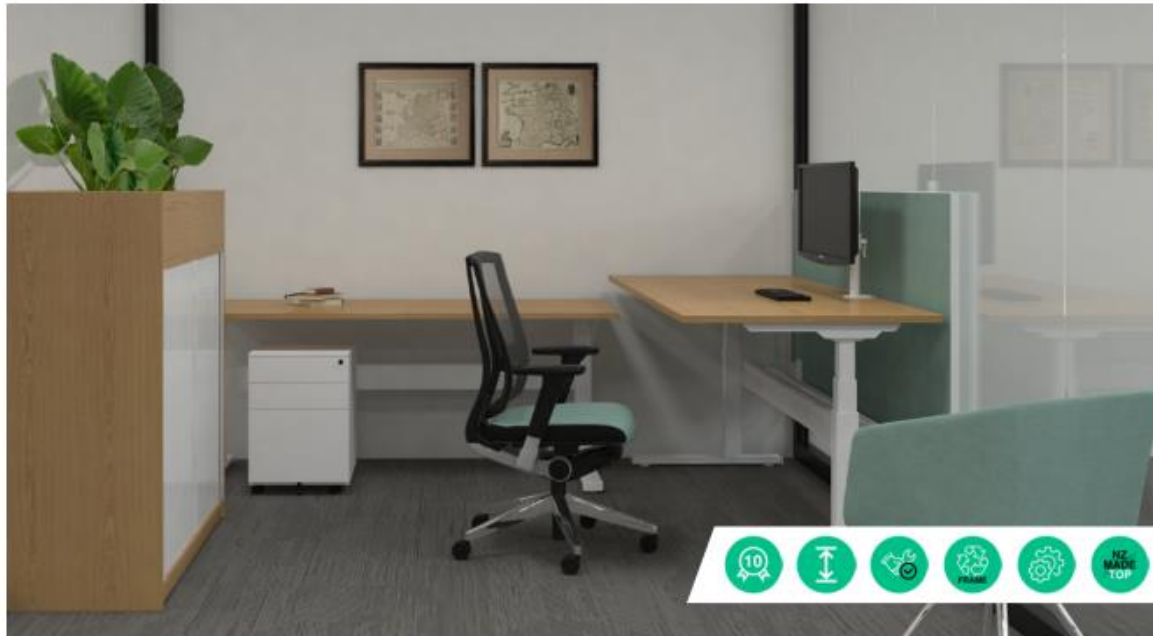

# Summit II Desk System

### Summit II Electric Desk

- 140kg
- H615-1255mm
- W700, W800mm
- L1200, L1500, L1600, L1800, L2000mm
- Black/White Frame

### Summit II Electric Back to Back 2 Pod

- 140kg per desk
- H615-1255mm
- W700, W800mm
- L1200, L1500, L1600, L1800, L2000mm
- Black/White Frame

### Summit II Electric Corner Desk

- 210kg
- H615-1255mm
- W700, W800mm
- L1500, L1600, L1800, L2000mm
- Black/White Frame