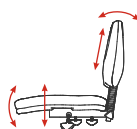

15
YEAR
WARRANTY
★★★★★

160
KG
RATING

10+
HOUR
COMFORT

FABRIC
CHOICE

HAND
BUILT IN
NEW
ZEALAND

Strauss
Optional Arms

Strauss
Reverse View

Strauss

Seat H: 485-615mm
Seat W: 510mm
Seat D: 480mm
Back H: 540mm

3 Lever •

Seat height, back height, back angle & seat tilt adjustments.

 **KNIGHT**

knightgroup.co.nz