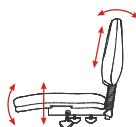

15
YEAR
WARRANTY
★★★★★

160
KG
RATING

10+
HOUR
COMFORT

FABRIC
CHOICE

HAND
BUILT IN
NEW
ZEALAND

Plymouth
Optional Arms

Plymouth
Reverse View

Plymouth

Seat H: 485-615mm
Seat W: 565mm
Seat D: 540mm
Back H: 585mm

3 Lever •

Seat height, back height, back angle & seat tilt adjustments.

K KNIGHT

knightgroup.co.nz