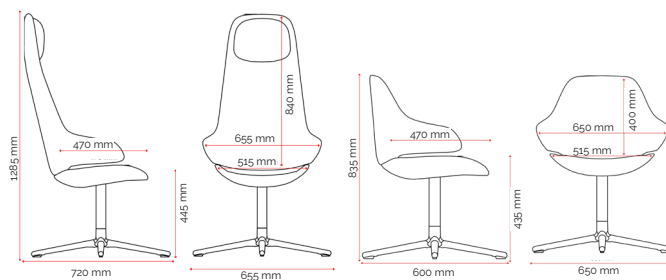

Colours.

Fabric	PU	Custom²
Charcoal 2	Black V3	Custom Upholstery Available

Quality Assurance and Accreditations.

¹ 5 Yr Guarantee: Excludes upholstery. Guarantee conditions apply, please see buroseating.com. ² 4-way stretch fabric required. MOQ's and extended lead times apply, please see buroseating.com for definitions & conditions. **General:** In the interests of product development, Buro reserves the right to alter product specifications & features without notice.