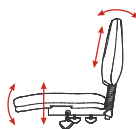

## FEATURES

- 3 lever ergonomic mechanism with seat height, seat angle & back adjustment.
- Upholstered in stunning Breathe Black fabric.
- Fully supportive highback with pronounced lumbar.
- More support Luxe seat's 70mm high density structure provides ultra comfort and support for those intense days in the office.
- More space Luxe seat's increased width and depth (530w x 500d mm) brings a new dimension to the Mozart task chair.
- Reinforced nylon/fibreglass star bases are extra strong.
- Lifetime guarantee on gaslift.
- Large 60mm castors make it easy to move.

15  
YEAR  
WARRANTY  
★★★★★

160  
KG  
RATING

10+  
HOUR  
COMFORT

HAND  
BUILT IN  
NEW  
ZEALAND

Mozart Highback  
Reverse View

Mozart Highback

### Mozart Plus

Seat H: 450-580mm  
Seat W: 530mm  
Seat D: 500mm  
Back H: 550mm

### 3 Lever •

Seat height, back height, back angle & seat tilt adjustments.

**K** KNIGHT

knightgroup.co.nz