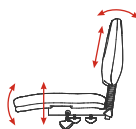

3 Lever •

Seat height, back
height, back
angle & seat tilt
adjustments.

K KNIGHT

knightgroup.co.nz