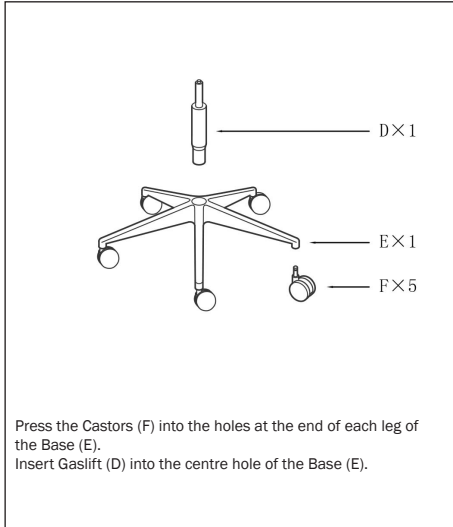

Assembly, Operating & Maintenance Instructions

Remove all items from the carton. Verify all pieces before assembly.

mondo

MONDO GENE CHAIR

KEY	QTY	DESCRIPTION
A	1	Backrest
B	1	Seat
C	2	Armrests
D	1	Gaslift
E	1	5 Star base
F	5	Castors
G	6	Armrest Screws (M6*30mm)
H	3	Back Screws (M8*20mm)
I	3	Spring Washer
J	3	Flat Washer
K	1	Allen Wrench