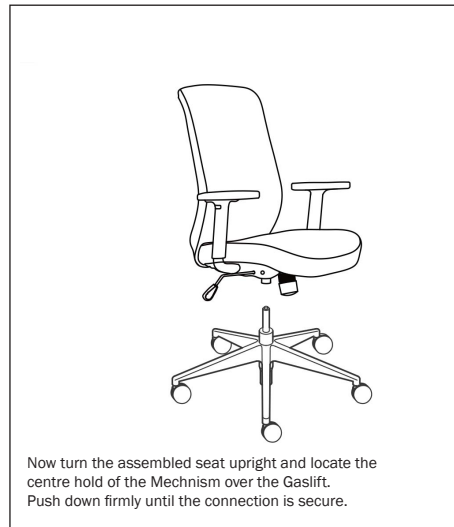

Assembly, Operating & Maintenance Instructions

Remove all items from the carton. Verify all pieces before assembly.

mondo

MONDO GENE CHAIR

KEY	QTY	DESCRIPTION
A	1	Backrest
B	1	Seat
C	2	Armrests
D	1	Gaslift
E	1	5 Star base
F	5	Castors
G	6	Armrest Screws (M6*30mm)
H	3	Back Screws (M8*20mm)
I	3	Spring Washer
J	3	Flat Washer
K	1	Allen Wrench