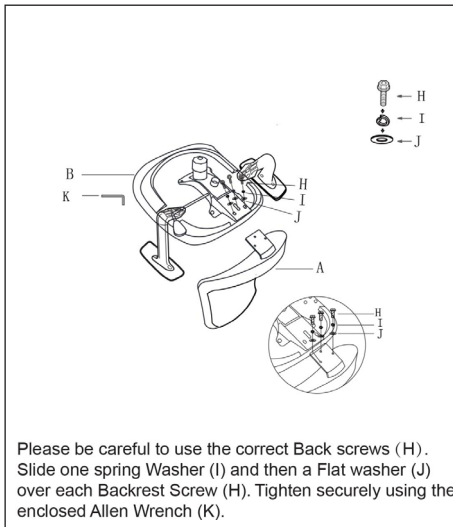

Assembly, Operating & Maintenance Instructions

Remove all items from the carton. Verify all pieces before assembly.

mondo

MONDO GENE CHAIR

KEY	QTY	DESCRIPTION
A	1	Backrest
B	1	Seat
C	2	Armrests
D	1	Gaslift
E	1	5 Star base
F	5	Castors
G	6	Armrest Screws (M6*30mm)
H	3	Back Screws (M8*20mm)
I	3	Spring Washer
J	3	Flat Washer
K	1	Allen Wrench