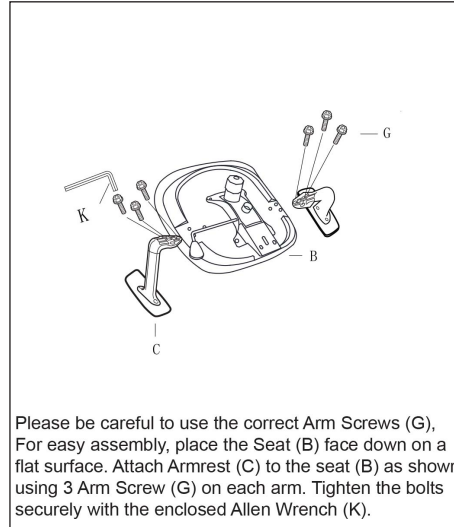

Assembly, Operating & Maintenance Instructions

Remove all items from the carton. Verify all pieces before assembly.

mondo

MONDO GENE CHAIR

KEY	QTY	DESCRIPTION
A	1	Backrest
B	1	Seat
C	2	Armrests
D	1	Gaslift
E	1	5 Star base
F	5	Castors
G	6	Armrest Screws (M6*30mm)
H	3	Back Screws (M8*20mm)
I	3	Spring Washer
J	3	Flat Washer
K	1	Allen Wrench