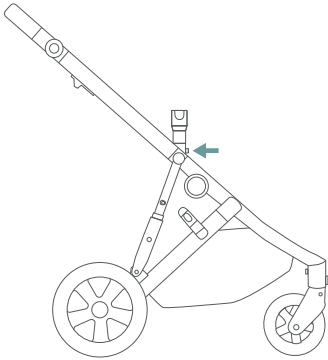

Removing the Capsule Adapters

1. Locate the adapter release buttons on the stroller frame, just below the Adapters' connection points.
2. Press the release buttons.

Removing the capsule from the stroller

1. Locate the capsule release mechanism on your capsule. (For more information, please read your capsule's instruction manual.)
2. Engage the capsule release mechanism and lift the capsule straight up. Do not lift the capsule on an angle.