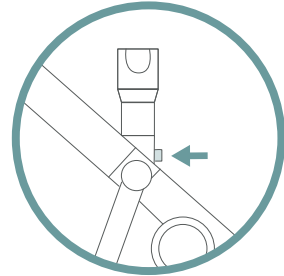

Removing the Capsule Adapters

1. Locate the adapter release buttons on the stroller frame, just below the Adapters' connection points.
2. Press the release buttons.

Removing the capsule from the stroller

1. Locate the capsule release mechanism on your capsule. (For more information, please read your capsule's instruction manual.)
2. Engage the capsule release mechanism and lift the capsule straight up. Do not lift the capsule on an angle.