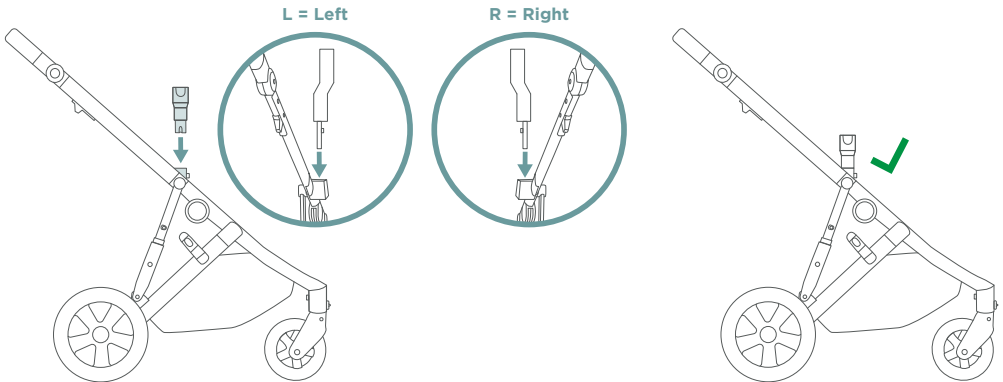

# Using the Capsule Adapters

---

**Note:** The stroller can be folded with the Capsule Adapters connected.

---

## Installing the Capsule Adapters

1. Insert the Capsule Adapters into the connection points on the stroller frame. (L = Left; R = Right)
2. Pull each adapter upwards to check they are both secure.

✔ You will hear a click when the Adapters connect and lock correctly.