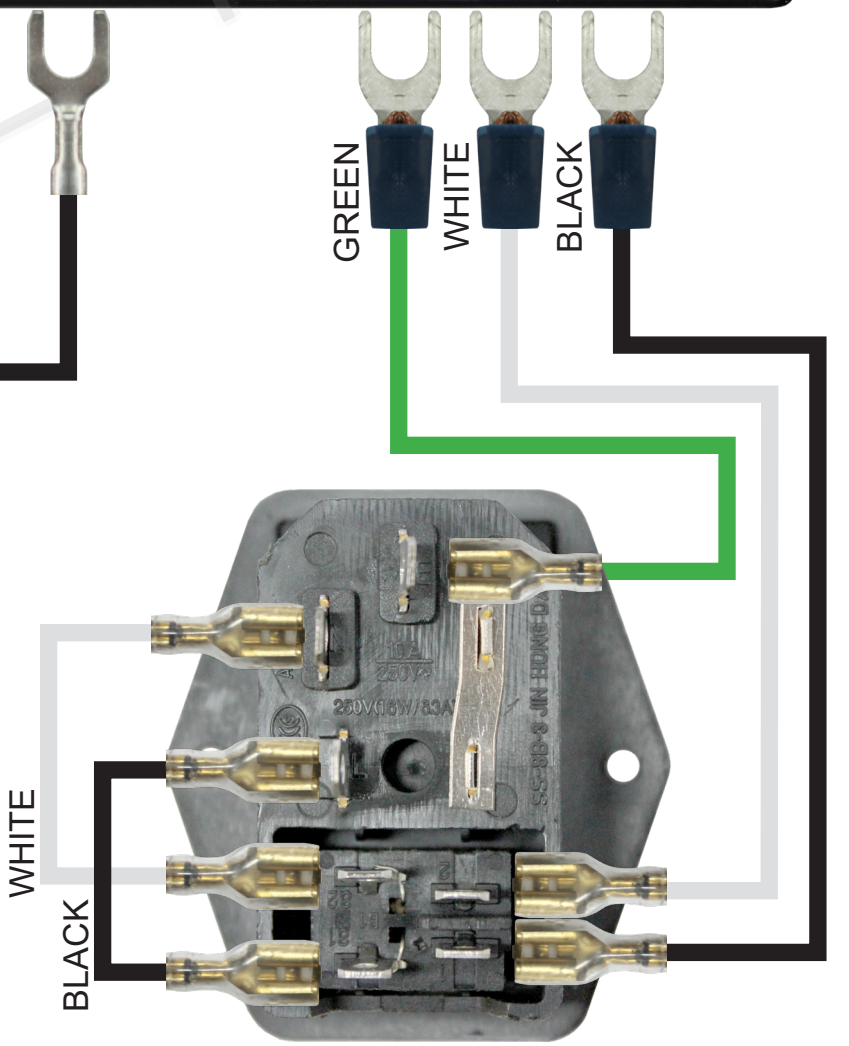

Switching Power Supply
Wiring Diagram
4 Tab Power Switch
JAMMA Harness

110/220V is selected by switch
Before power on please check
Input voltage avoiding damage

220V 110V

Check switch on bottom of power supply before turning on!

110V for North American power outlets