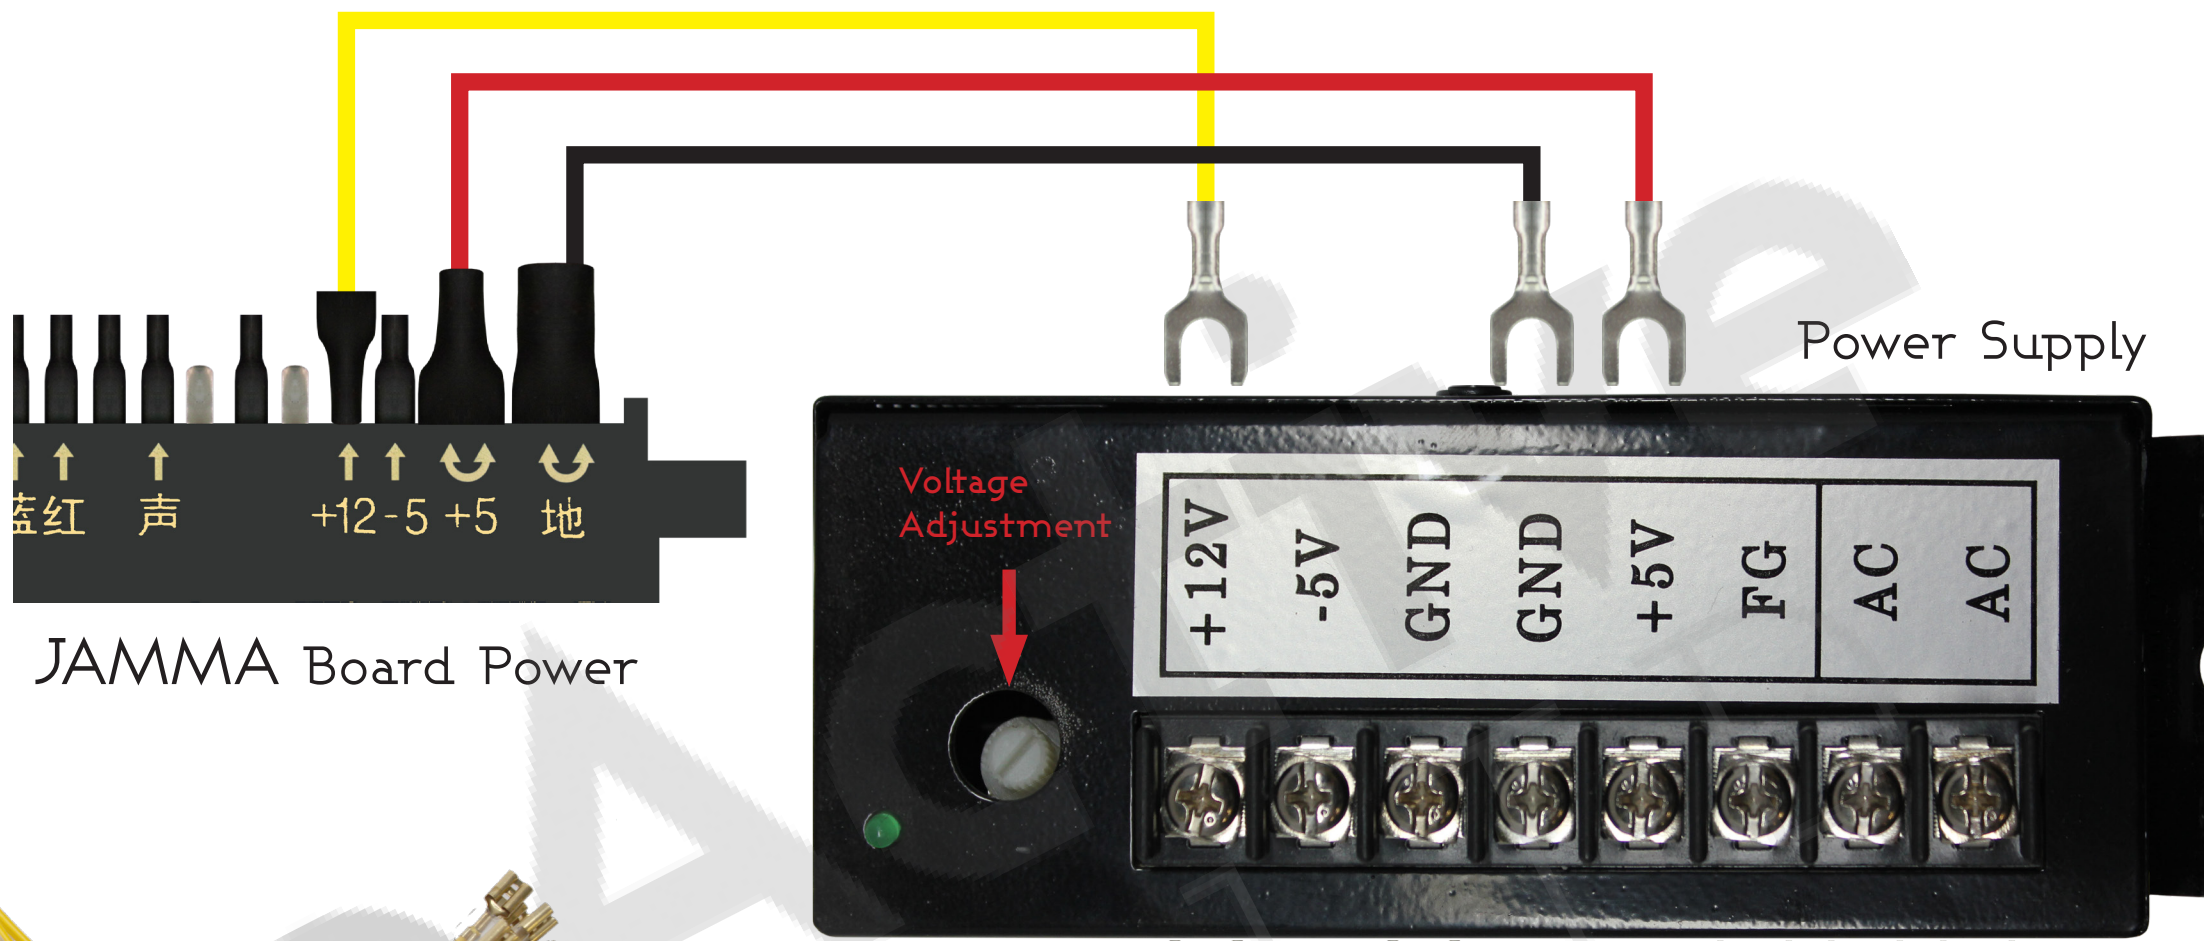

Switching Power Supply
Wiring Diagram
4 Tab Power Switch
JAMMA Harness

110/220V is selected by switch
Before power on please check
Input voltage avoiding damage

220V 110V

Check switch on bottom of power supply before turning on!

110V for North American power outlets