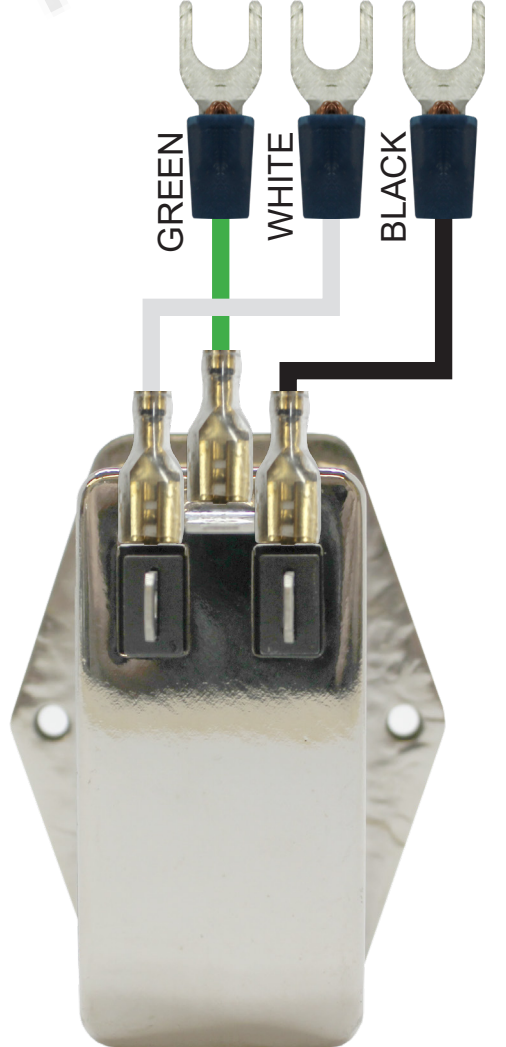

Switching Power Supply
Wiring Diagram
3 Tab Power Switch
JAMMA Harness

110/220V is selected by switch
Before power on please check
Input voltage avoiding damage

220V 110V

Check switch on bottom of power supply before turning on!

110V for North American power outlets