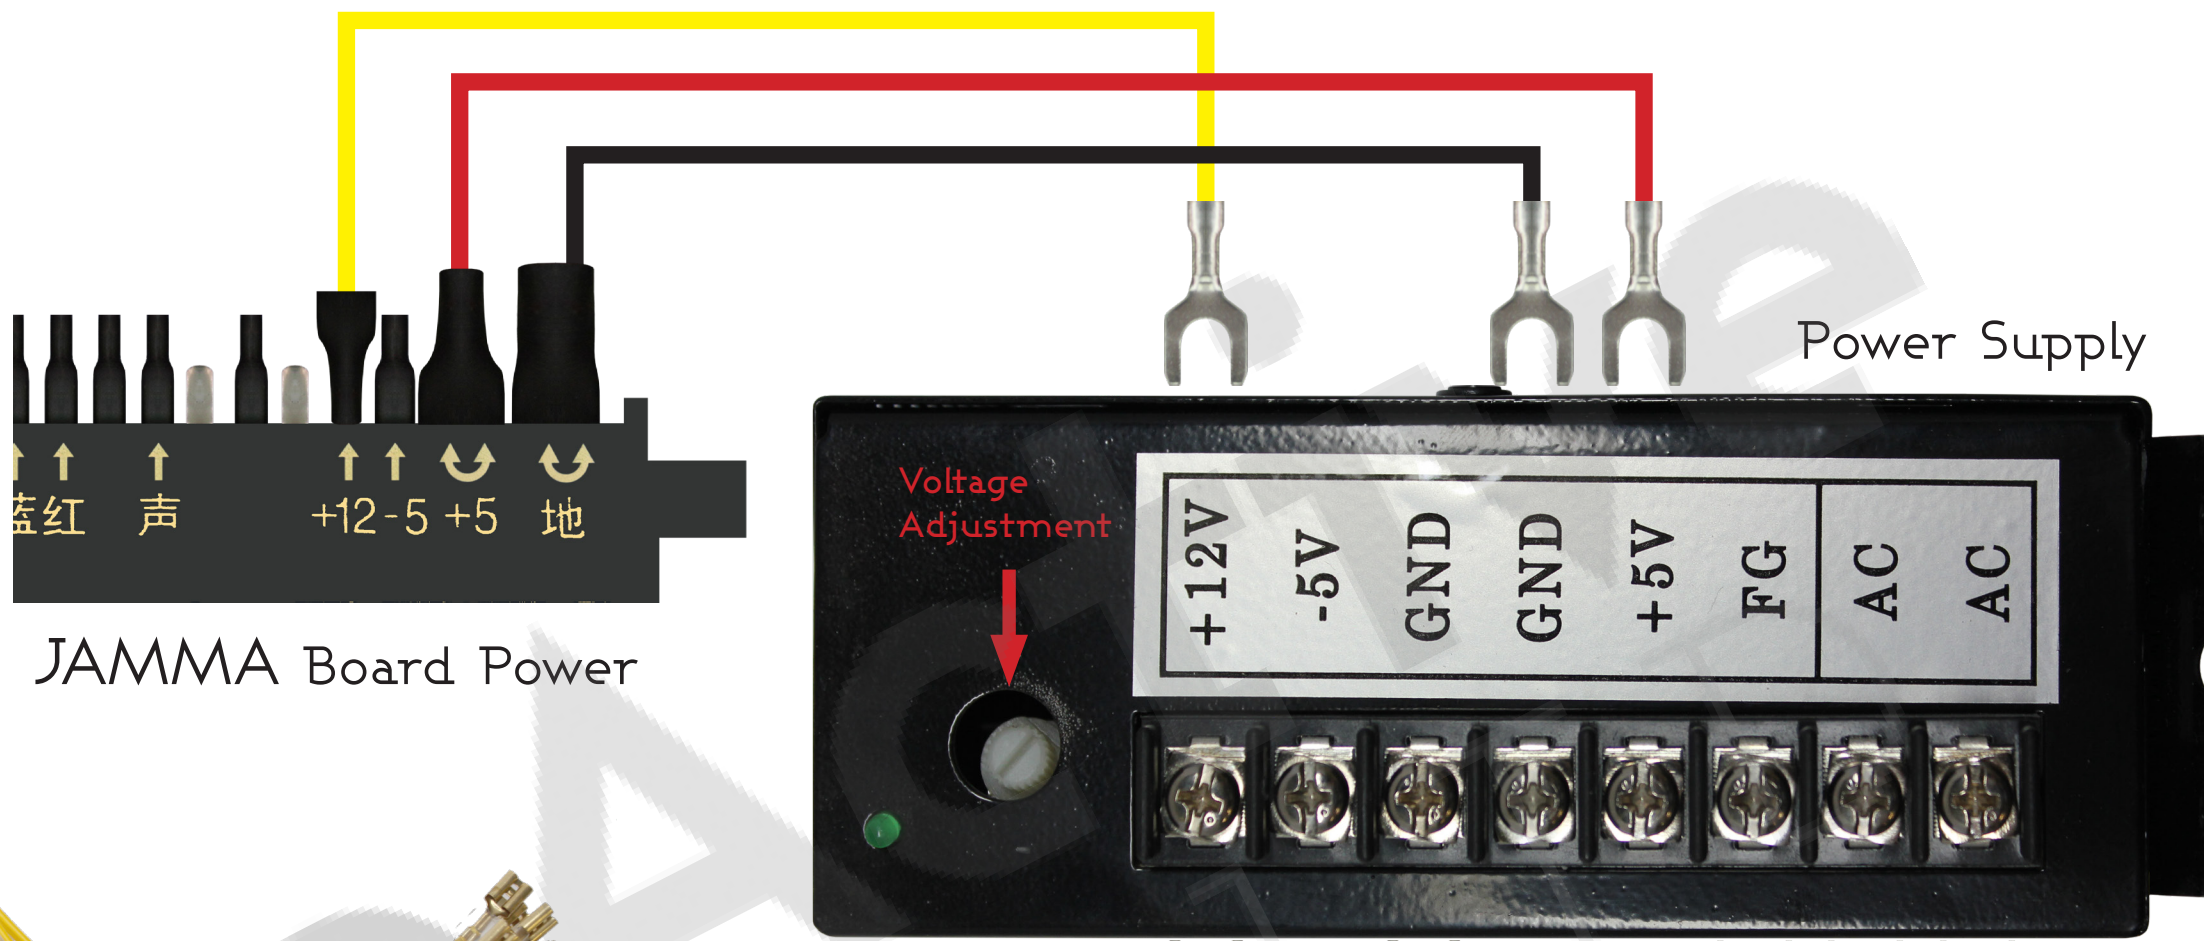

Switching Power Supply
Wiring Diagram
3 Tab Power Switch
JAMMA Harness

110/220V is selected by switch
Before power on please check
Input voltage avoiding damage

220V 110V

Check switch on bottom of power supply before turning on!

110V for North American power outlets