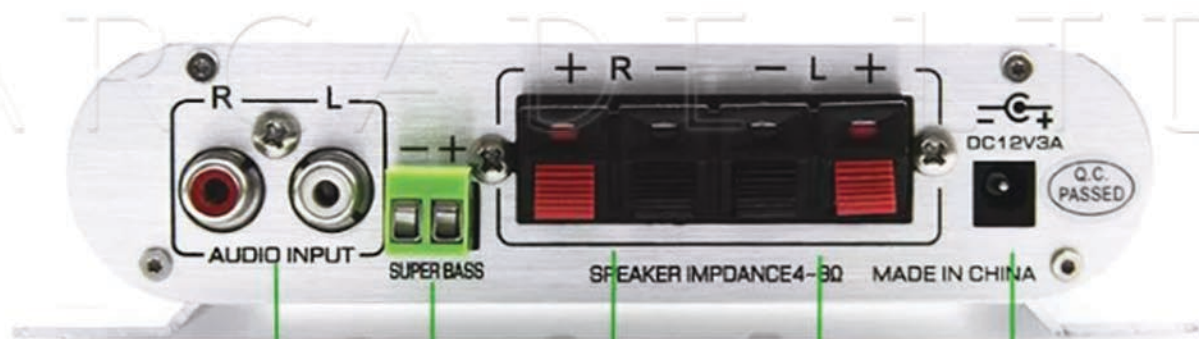

Super Bass Control

Headphone Out

Treble Control

Bass Control

Main Volume Control

Audio In (RCA)

Super Bass Out

Right Speaker Out

Left Speaker Out

DC 12v Power In