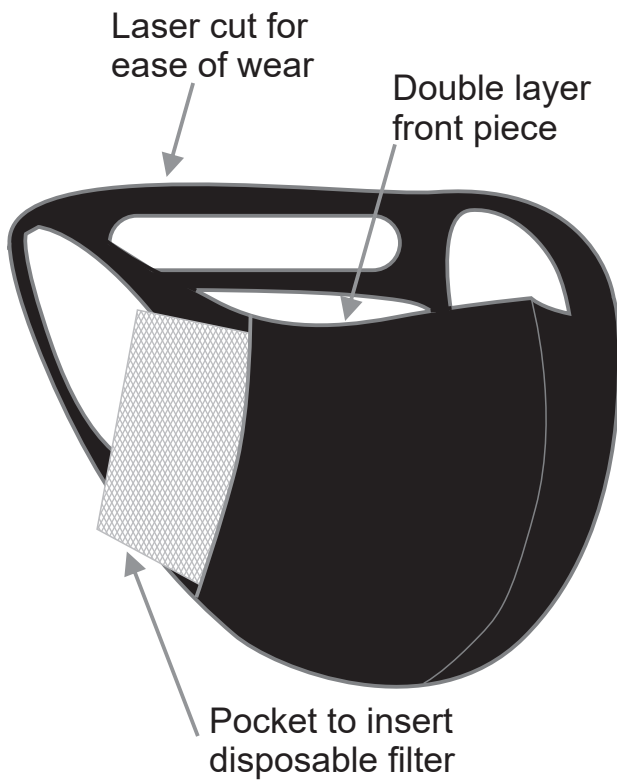

ULTIMATE COMFORT REUSABLE MASK

Size Guide

MASK SIZE	HEAD CIRCUMFERENCE	UNDER CHIN TO NOSE
Kids	45-51cm	11,5cm
Adults	53-57cm	14cm
Adult Large	53-57cm	15cm
Adult XLarge	56-61cm	15cm

Ultimate comfort reusable face mask with is made of nylon spandex base fabric, lazer cut for ultimate comfort and all day use. The top fabric is poly spandex, printed via sublimation. The front section has a pocket for filter fabric insertion, this can be added or removed at your discretion so that the mask can be washed. Both fabrics do not absorb moisture and are ideal for creating a barrier to avoid contamination, Please note your filter fabric will determine the rating of your mask. Please see technical specification, which also advises how the mask should be worn.