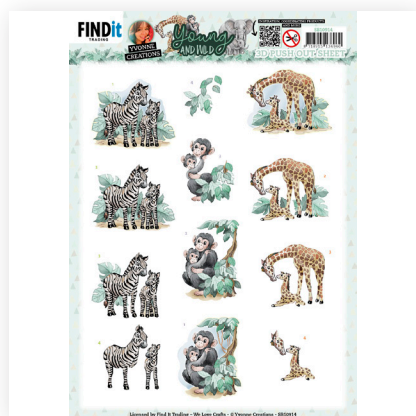

FIND IT COLLECTION - YOUNG AND WILD

YCD10344

12.6 X 12.6CM

DIES - YVONNE CREATIONS - YOUNG AND WILD - WILDLIFE SQUARE

YCD10345

12 X 12.6CM

DIES - YVONNE CREATIONS - YOUNG AND WILD - WILDLIFE BORDERS

YCD10346

10.5 X 10.7CM

DIES - YVONNE CREATIONS - YOUNG AND WILD - ELEPHANTS

YCPP10069

20.3 X 20.3 CM | 18 SHEETS

PAPERPACK - YVONNE CREATIONS - YOUNG AND WILD - DESIGN

YCPP10070

20.3 X 20.3 CM | 12 SHEETS

PAPERPACK - YVONNE CREATIONS - YOUNG AND WILD - SOLID COLOURS

SB10913

3D PUSH OUT - YVONNE CREATIONS - YOUNG AND WILD - TIGER

SB10914

3D PUSH OUT - YVONNE CREATIONS - YOUNG AND WILD - MONKEY

SB10915

3D PUSH OUT - YVONNE CREATIONS - YOUNG AND WILD - SLOTH

SB10916

3D PUSH OUT - YVONNE CREATIONS - YOUNG AND WILD - GIRAFFE

YCCS10078

CLEAR STAMPS - YVONNE CREATIONS - YOUNG
AND WILD - ELEPHANT

YCCS10079

CLEAR STAMPS - YVONNE CREATIONS - YOUNG
AND WILD - LION