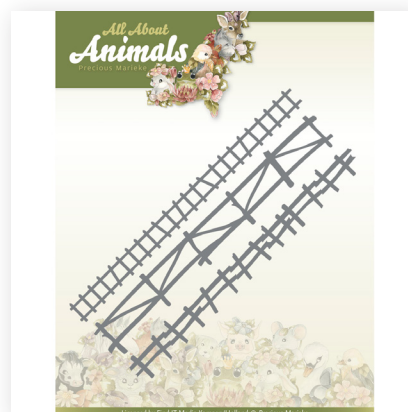

FIND IT COLLECTION - ALL ABOUT ANIMALS

PM10265

12.6 X 13.5CM

DIES - PRECIOUS MARIEKE - ALL ABOUT ANIMALS
- FARM LANDSCAPE

PM10266

12 X 13.5CM

DIES - PRECIOUS MARIEKE - ALL ABOUT ANIMALS
- STABLE WITH CATTLE

PM10267

12.5 X 5CM

DIES - PRECIOUS MARIEKE - ALL ABOUT ANIMALS
- FENCES

PMPP10042

20.3 X 20.3 CM | 18 SHEETS

PAPERPACK - PRECIOUS MARIEKE - ALL ABOUT ANIMALS - DESIGN

PMPP10043

20.3 X 20.3 CM | 12 SHEETS