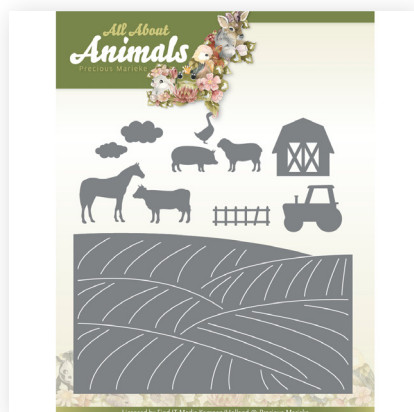

FIND IT COLLECTION - ALL ABOUT ANIMALS

PM10265

12.6 X 13.5CM

DIES - PRECIOUS MARIEKE - ALL ABOUT ANIMALS
- FARM LANDSCAPE

PM10266

12 X 13.5CM

DIES - PRECIOUS MARIEKE - ALL ABOUT ANIMALS
- STABLE WITH CATTLE

PM10267

12.5 X 5CM

DIES - PRECIOUS MARIEKE - ALL ABOUT ANIMALS
- FENCES

PMPP10042

20.3 X 20.3 CM | 18 SHEETS

PAPERPACK - PRECIOUS MARIEKE - ALL ABOUT ANIMALS - DESIGN

PMPP10043

20.3 X 20.3 CM | 12 SHEETS