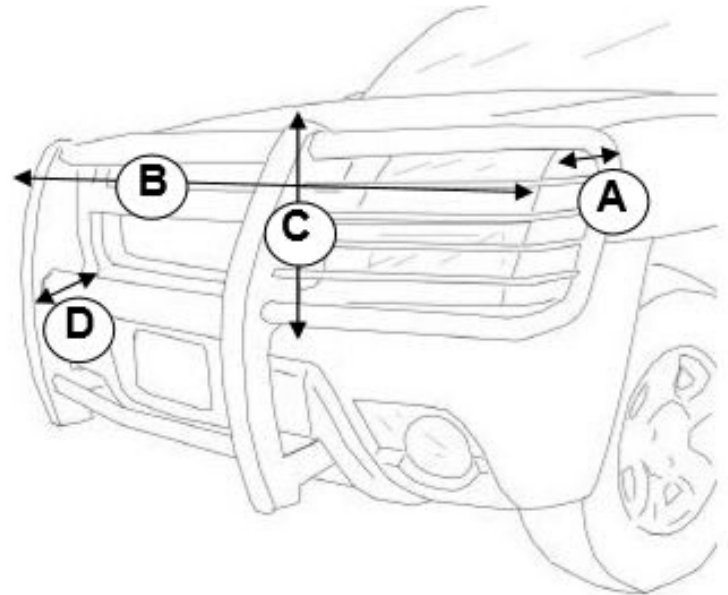

CAR COVERS AND SHELTER

Ute measurements for Custom Covers

CAR COVERS AND SHELTER

Ute measurements for Custom Covers

Grill Guard / Push Bar

Dimension Sheet

Does the guard wrap around the headlight?

 If yes, then A - measure from edge of headlight back to guard edge

B - Width of guard from side to side

C - Height from top of bumper to top of guard

D - Front of bumper to front of guard

Roof Rack Dimension Sheet

A - Front of roof to front of rack

B - Overall length of rack

C - Height to top of rack from roof

D - Width of rack from side to side