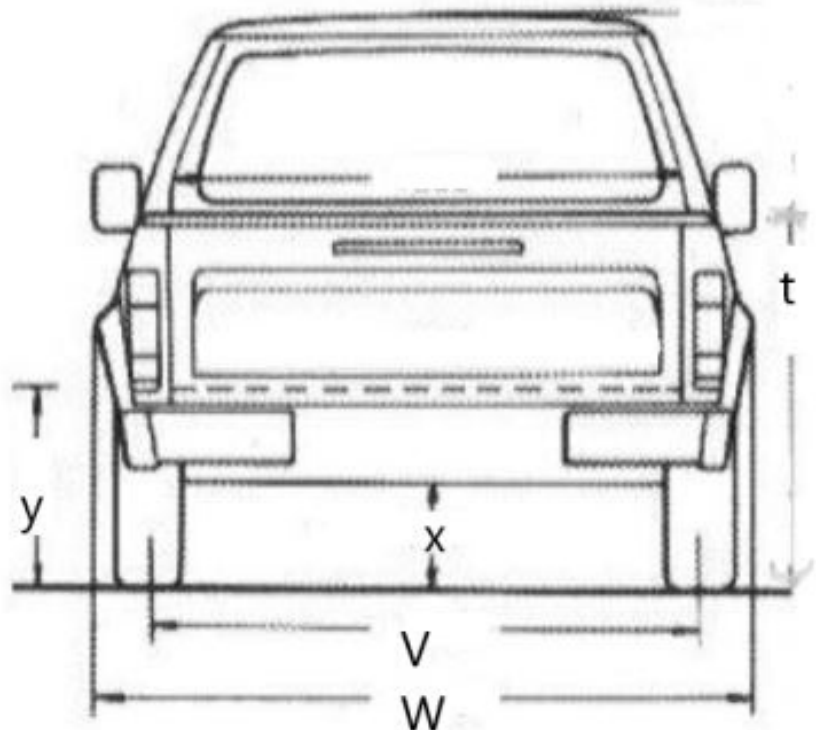

CAR COVERS AND SHELTER

Ute measurements for Custom Covers

CAR COVERS AND SHELTER

Ute measurements for Custom Covers

Grill Guard / Push Bar

Dimension Sheet

Does the guard wrap around the headlight?

 If yes, then A - measure from edge of headlight back to guard edge

B - Width of guard from side to side

C - Height from top of bumper to top of guard

D - Front of bumper to front of guard

Roof Rack Dimension Sheet

A - Front of roof to front of rack

B - Overall length of rack

C - Height to top of rack from roof

D - Width of rack from side to side