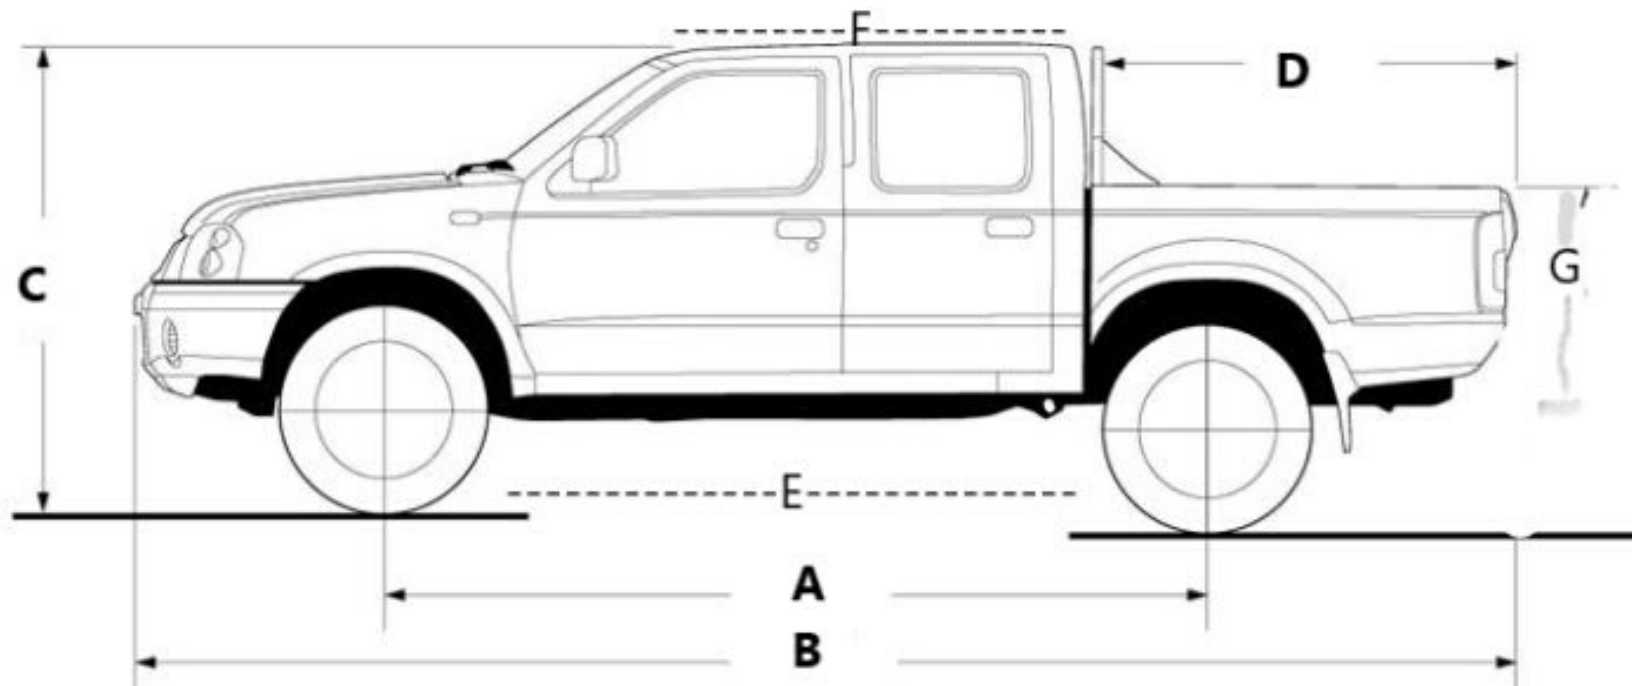

CAR COVERS AND SHELTER

Ute measurements for Custom Covers

CAR COVERS AND SHELTER

Ute measurements for Custom Covers

Grill Guard / Push Bar

Dimension Sheet

Does the guard wrap around the headlight?

 If yes, then A - measure from edge of headlight back to guard edge

B - Width of guard from side to side

C - Height from top of bumper to top of guard

D - Front of bumper to front of guard

Roof Rack Dimension Sheet

A - Front of roof to front of rack

B - Overall length of rack

C - Height to top of rack from roof

D - Width of rack from side to side