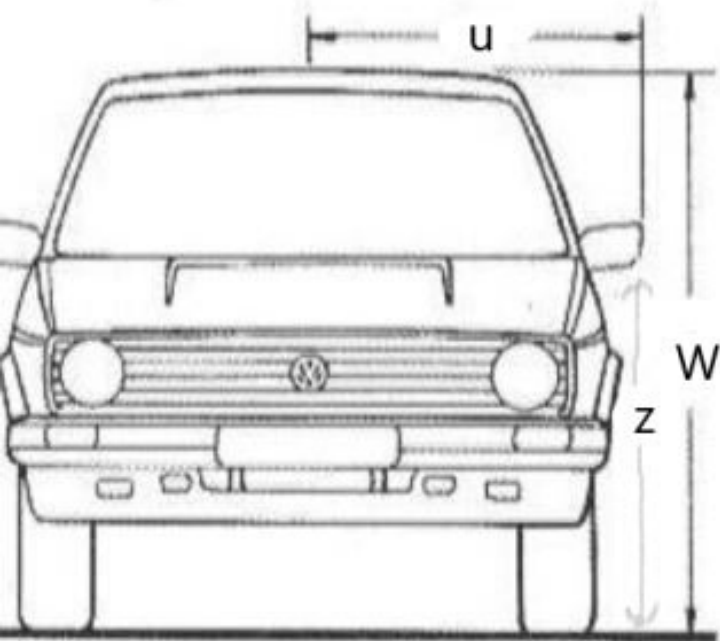

CAR COVERS AND SHELTER

Ute measurements for Custom Covers

CAR COVERS AND SHELTER

Ute measurements for Custom Covers

Grill Guard / Push Bar

Dimension Sheet

Does the guard wrap around the headlight?

 If yes, then A - measure from edge of headlight back to guard edge

B - Width of guard from side to side

C - Height from top of bumper to top of guard

D - Front of bumper to front of guard

Roof Rack Dimension Sheet

A - Front of roof to front of rack

B - Overall length of rack

C - Height to top of rack from roof

D - Width of rack from side to side