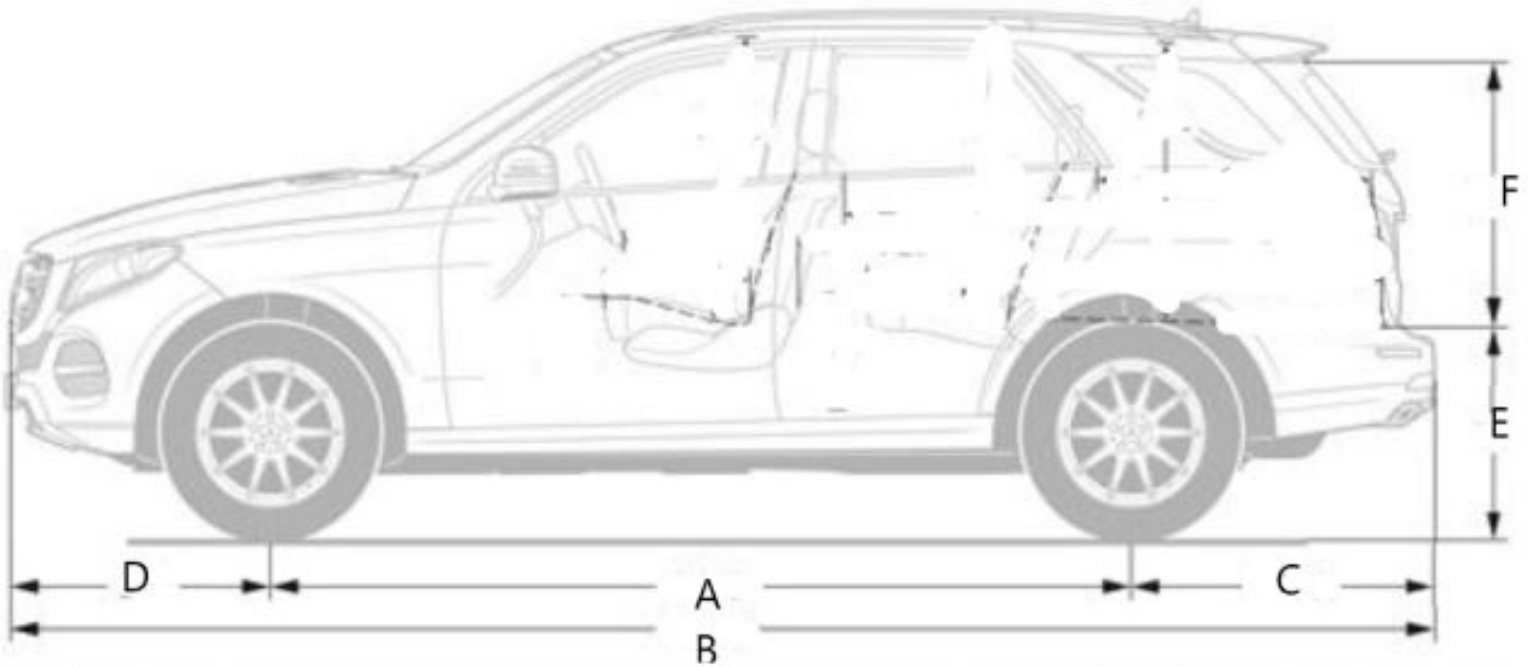

CAR COVERS AND SHELTER

SUV measurements for Custom Covers

See page 2 for bull bar sheet and roof rack sheet if necessary

CAR COVERS AND SHELTER

SUV bull bar and roof racks for Custom Covers

Does the guard wrap around the headlight?

 If yes, then A - measure from edge of headlight back to guard edge

B - Width of guard from side to side

C - Height from top of bumper to top of guard

D - Front of bumper to front of guard

Roof Rack Dimension Sheet

A - Front of roof to front of rack

B - Overall length of rack

C - Height to top of rack from roof

D - Width of rack from side to side