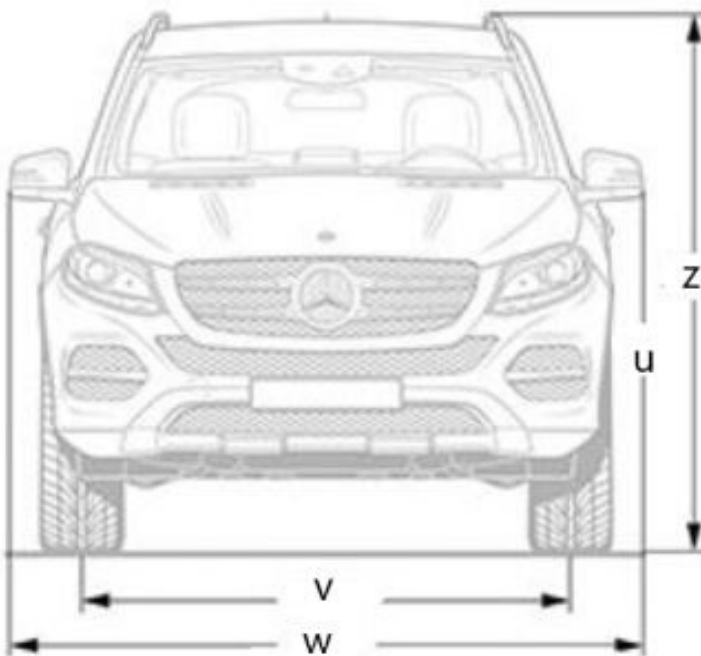

CAR COVERS AND SHELTER

SUV measurements for Custom Covers

See page 2 for bull bar sheet and roof rack sheet if necessary

CAR COVERS AND SHELTER

SUV bull bar and roof racks for Custom Covers

Does the guard wrap around the headlight?

 If yes, then A - measure from edge of headlight back to guard edge

B - Width of guard from side to side

C - Height from top of bumper to top of guard

D - Front of bumper to front of guard

Roof Rack Dimension Sheet

A - Front of roof to front of rack

B - Overall length of rack

C - Height to top of rack from roof

D - Width of rack from side to side