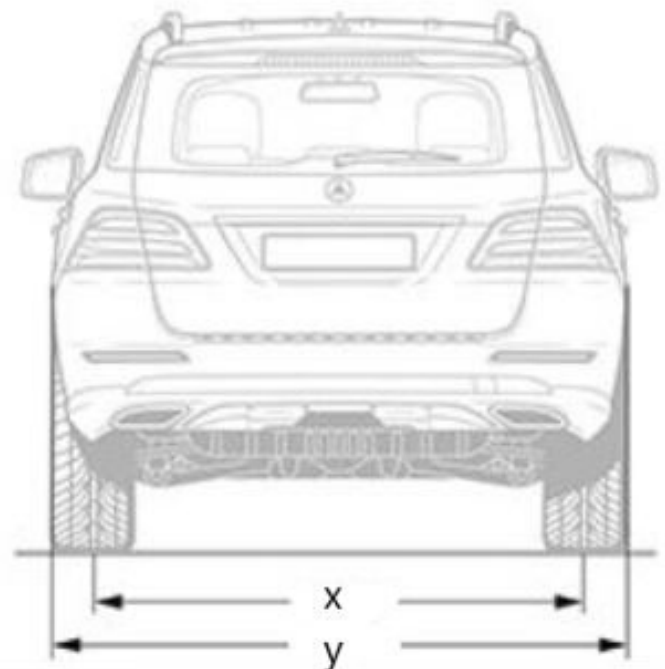

CAR COVERS AND SHELTER

SUV measurements for Custom Covers

See page 2 for bull bar sheet and roof rack sheet if necessary

CAR COVERS AND SHELTER

SUV bull bar and roof racks for Custom Covers

Does the guard wrap around the headlight?

 If yes, then A - measure from edge of headlight back to guard edge

B - Width of guard from side to side

C - Height from top of bumper to top of guard

D - Front of bumper to front of guard

Roof Rack Dimension Sheet

A - Front of roof to front of rack

B - Overall length of rack

C - Height to top of rack from roof

D - Width of rack from side to side