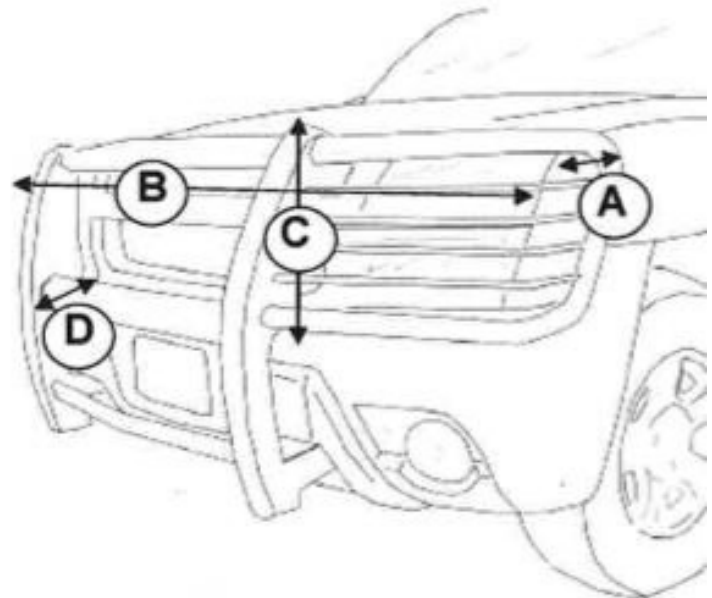

CAR COVERS AND SHELTER

SUV measurements for Custom Covers

See page 2 for bull bar sheet and roof rack sheet if necessary

CAR COVERS AND SHELTER

SUV bull bar and roof racks for Custom Covers

Does the guard wrap around the headlight?

 If yes, then A - measure from edge of headlight back to guard edge

B - Width of guard from side to side

C - Height from top of bumper to top of guard

D - Front of bumper to front of guard

Roof Rack Dimension Sheet

A - Front of roof to front of rack

B - Overall length of rack

C - Height to top of rack from roof

D - Width of rack from side to side