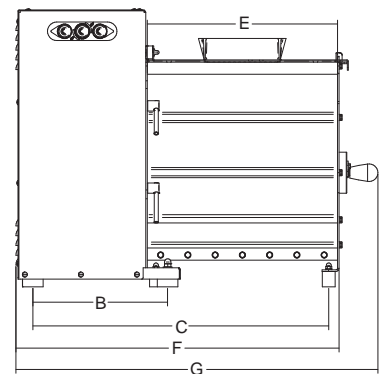

### meat mixers

- Totally removable tank
- Removable lid with safety microswitch
- Tank in anodized aluminum profile
- Body and sides in stainless steel All 304
- IP 67 stainless steel buttons control with reverse
- Motor with hermetic reducer in oil bath

#### Option:

- Blade automatic control
- SRCS wifi control board

Industria 4.0

	watt/HP	ph	mm	lt/kg	mm	mm	mm	mm	mm	mm	mm	mm	mm	kg	kg	
IP 30L RT	370/0.5	1ph	270x370	30/22.5	311	262	576	403	370	629	704	437	540	52	760x640x770	62