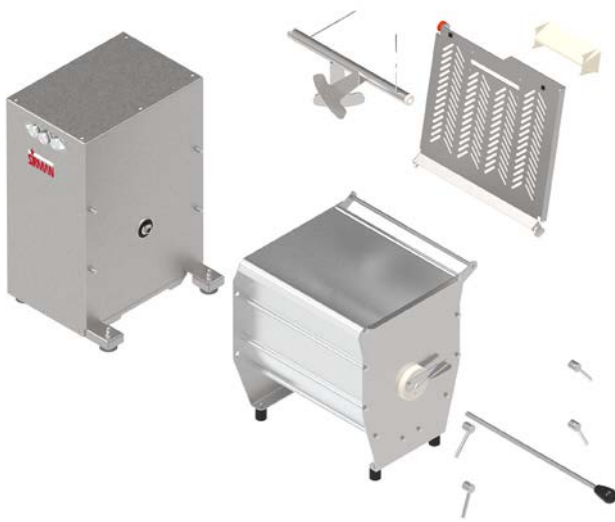

## impastatrici per carne

### meat mixers

- Totally removable tank
- Removable lid with safety microswitch
- Tank in anodized aluminum profile
- Body and sides in stainless steel All 304
- IP 67 stainless steel buttons control with reverse
- Motor with hermetic reducer in oil bath

#### Option:

- Blade automatic control
- SRCS wifi control board

Industria 4.0

	watt/HP	ph	mm	lt/kg	mm	mm	mm	mm	mm	mm	mm	mm	mm	kg	kg	
IP 30L RT	370/0.5	1ph	270x370	30/22.5	311	262	576	403	370	629	704	437	540	52	760x640x770	62