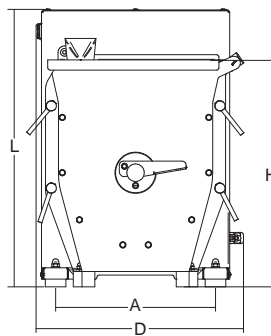

### meat mixers

- Totally removable tank
- Removable lid with safety microswitch
- Tank in anodized aluminum profile
- Body and sides in stainless steel All 304
- IP 67 stainless steel buttons control with reverse
- Motor with hermetic reducer in oil bath

#### Option:

- Blade automatic control
- SRCS wifi control board

Industria 4.0

	watt/HP	ph	mm	lt/kg	mm	mm	mm	mm	mm	mm	mm	mm	mm	kg	kg	
IP 30L RT	370/0.5	1ph	270x370	30/22.5	311	262	576	403	370	629	704	437	540	52	760x640x770	62