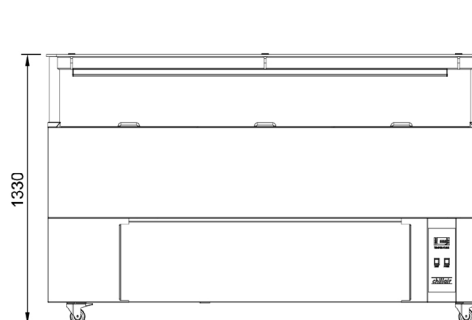

**Product Code:**

CR	Culinaire Refrigerated
IB	Island Buffet
CLCBF	Chillair Cold Well Bar - Fan Forced
GCF	Gantry - Chillair - Flat Glass
8	8 Modules

**Optional Extras:**
**8 Module Tray Race**

2 sections per side  
4 sections required for a tray race to each side

CR.IB.CLCBF.TR.8

**Technical Data:**

Dimensions: W x D x H: 2885 x 750 x 1330  
Total Connected Load: 2.28kW  
Electrical Connection: 10A plug & lead fitted

**Plan View**

**Front Elevation**

**End Elevation**