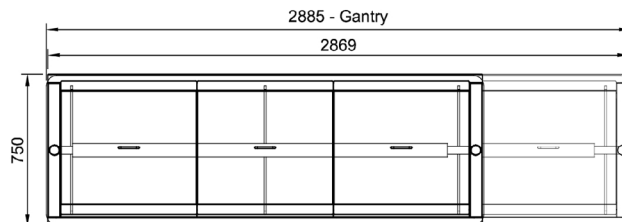

**Product Code:**

CR	Culinaire Refrigerated
IB	Island Buffet
CLCBF	Chillair Cold Well Bar - Fan Forced
GCF	Gantry - Chillair - Flat Glass
8	8 Modules

**Optional Extras:**
**8 Module Tray Race**

2 sections per side  
4 sections required for a tray race to each side

CR.IB.CLCBF.TR.8

**Technical Data:**

Dimensions: W x D x H: 2885 x 750 x 1330  
Total Connected Load: 2.28kW  
Electrical Connection: 10A plug & lead fitted

**Plan View**

**Front Elevation**

**End Elevation**