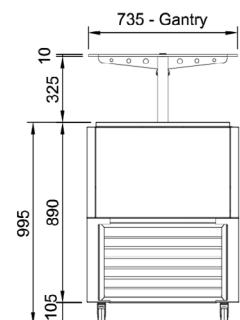

**Product Code:**

CR	Culinaire Refrigerated
IB	Island Buffet
CLCBF	Chillair Cold Well Bar - Fan Forced
GCF	Gantry - Chillair - Flat Glass
8	8 Modules

**Optional Extras:**
**8 Module Tray Race**

2 sections per side  
4 sections required for a tray race to each side

CR.IB.CLCBF.TR.8

**Technical Data:**

Dimensions: W x D x H: 2885 x 750 x 1330  
Total Connected Load: 2.28kW  
Electrical Connection: 10A plug & lead fitted

**Plan View**

**Front Elevation**

**End Elevation**