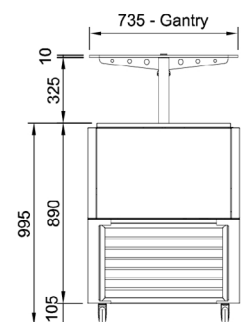

CR.IB.CLCBF.TR.6

Technical Data:

Dimensions: W x D x H:	2160 x 750 x 1330
Total Connected Load:	1.44kW
Electrical Connection:	10A plug & lead fitted

Plan View

Front Elevation

End Elevation

All Culinaire products are supplied with a 12 month parts and labour warranty as standard.