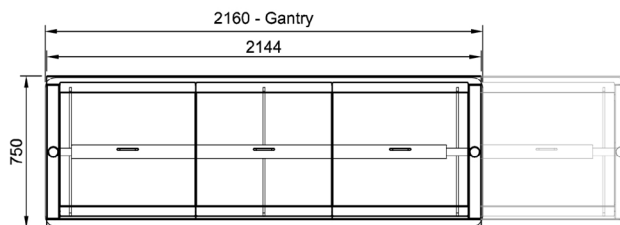

Product Code:

CR	Culinaire Refrigerated
IB	Island Buffet
CLCBF	Chillair Cold Well Bar - Fan Forced
GCF	Gantry - Chillair - Flat Glass
6	6 Modules

Optional Extras:

6 Module Tray Race

2 sections per side
4 sections required for a tray race to each side

CR.IB.CLCBF.TR.6

Technical Data:

Dimensions: W x D x H:	2160 x 750 x 1330
Total Connected Load:	1.44kW
Electrical Connection:	10A plug & lead fitted

Plan View

Front Elevation

End Elevation

All Culinaire products are supplied with a 12 month parts and labour warranty as standard.