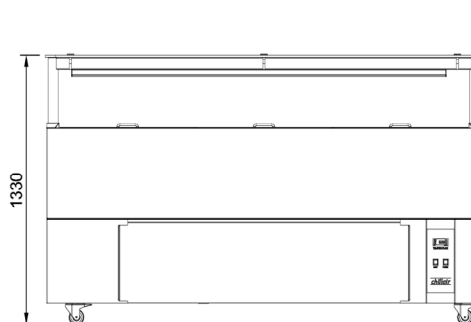

Product Code:

CR	Culinaire Refrigerated
IB	Island Buffet
CLCBF	Chillair Cold Well Bar - Fan Forced
GCF	Gantry - Chillair - Flat Glass
6	6 Modules

Optional Extras:

6 Module Tray Race

2 sections per side
4 sections required for a tray race to each side

CR.IB.CLCBF.TR.6

Technical Data:

Dimensions: W x D x H:	2160 x 750 x 1330
Total Connected Load:	1.44kW
Electrical Connection:	10A plug & lead fitted

Plan View

Front Elevation

End Elevation

All Culinaire products are supplied with a 12 month parts and labour warranty as standard.