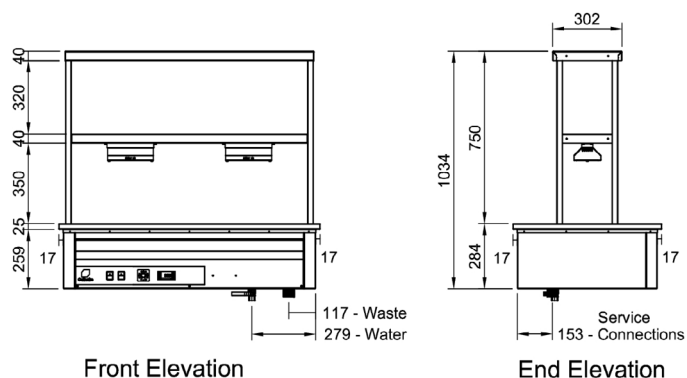

Front Elevation

End Elevation

All Culinaire products are supplied with a 12 month parts and labour warranty as standard.

Due to continuous product research and development, the information contained herein is subject to change without notice.

Revision: September 2, 2020 - A

www.stoddart.com.au

www.stoddart.co.nz

Proudly Manufactured in Australia

STODDART®