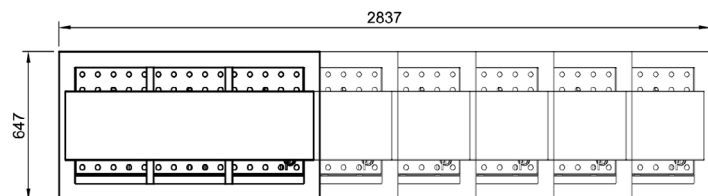

Product Code:

CH	Culinaire Heated
BM	Bain Marie
D	Drop-in
GDB	Double Shelf Gantry - Bottom Tier Heated
8	8 Modules

Optional Extras:

Radius Well

Add **R** to code after the .D
(If required, must be nominated at time of order)

CH.BM.DR.GDB.8

Accessories:

Cross Pan Dividers

To suit smaller GN pans

CA.PXS

Technical Data:

Dimensions: W x D x H:	2837 x 647 x 1034
Cutout Dimensions:	2815 x 625
Total Connected Load:	7.8kW
Electrical Connection:	240V 3Ø + N + E
Phase 1 Connection:	
Phase 2 Connection:	
Phase 3 Connection:	
Water Connection:	15mm
Waste Connection:	50mm