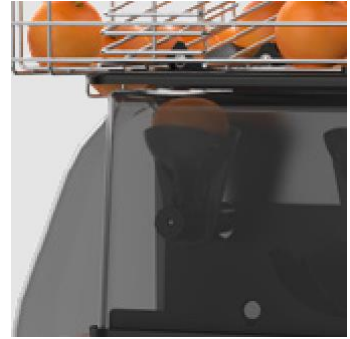

Available in 4 colours

Ref. Z06-NBE

Ref. Z06-NOR

Ref. Z06-NGP

Ref. Z06-NBR

The evolution to Nature

- Customisable bins
- High quality injected plastic nuts
- Smoky grey front cover
- EVS Advanced juice extraction system
- Higher capacity bins
- Automatic filter
- Standard contact sensor
- New digital control plate (bin counter, acoustic warnings, standby,...)

— **Greater yield:** the new kit leads to greater juice extraction yield. Thanks to its new design, up to 10% more juice can be obtained.

Technical features

Fruit per minute	10
Weight	52,5 kg
Peel collection	22 L (2 x 11 L)
Fruit diameter	55-75 mm /70-90 mm . Opt: 45-60 mm
Measurements	811 (h) x 548 (w) x 431 (d) mm
Protection	Blockage sensors
Basket capacity	9 kg
Feeder	1.5kg
Programmer	Yes
Filter	Automatic

Smoky grey front cover

Automatic filter

Injected plastic nuts