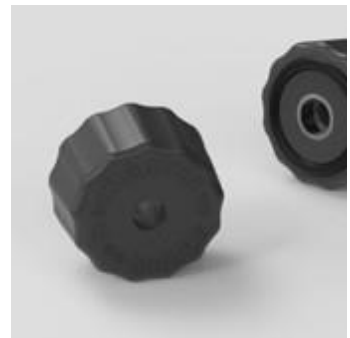

Available in 4 colours

Ref. Z06-NBE

Ref. Z06-NOR

Ref. Z06-NGP

Ref. Z06-NBR

The evolution to Nature

- Customisable bins
- High quality injected plastic nuts
- Smoky grey front cover
- EVS Advanced juice extraction system
- Higher capacity bins
- Automatic filter
- Standard contact sensor
- New digital control plate (bin counter, acoustic warnings, standby,...)

— **Greater yield:** the new kit leads to greater juice extraction yield. Thanks to its new design, up to 10% more juice can be obtained.

Technical features

Fruit per minute	10
Weight	52,5 kg
Peel collection	22 L (2 x 11 L)
Fruit diameter	55-75 mm /70-90 mm . Opt: 45-60 mm
Measurements	811 (h) x 548 (w) x 431 (d) mm
Protection	Blockage sensors
Basket capacity	9 kg
Feeder	1.5kg
Programmer	Yes
Filter	Automatic

Smoky grey front cover

Automatic filter

Injected plastic nuts