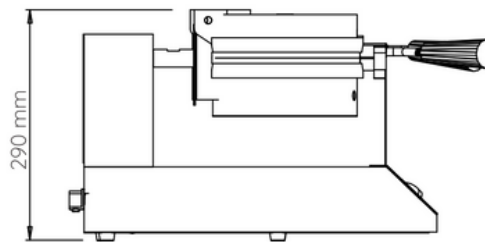

DOUBLE WAFFLE BAKER WBA1002

- Belgian style waffle
- 4 x 500W high power heating elements
- Programmable heat and time setting
- Stainless steel construction
- Teflon coated plates
- Digital read out display
- Buzzer time alarm
- 180° rotating waffle plates
- 190mm plate diameter

Specifications

Voltage: 240V (2 x 10A Plugs)

Power: 2kW

Size: 520 x 440 x 290mm

Weight: 22kg

Origin: China

Warranty: 12 Months Warranty