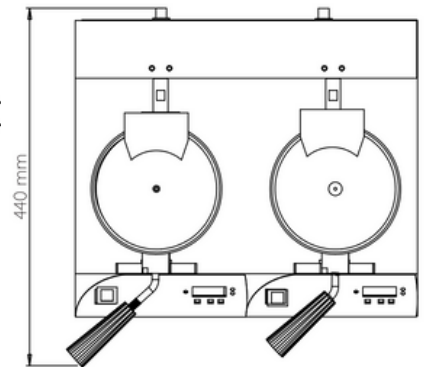

DOUBLE WAFFLE BAKER WBA1002

- Belgian style waffle
- 4 x 500W high power heating elements
- Programmable heat and time setting
- Stainless steel construction
- Teflon coated plates
- Digital read out display
- Buzzer time alarm
- 180° rotating waffle plates
- 190mm plate diameter

Specifications

Voltage: 240V (2 x 10A Plugs)

Power: 2kW

Size: 520 x 440 x 290mm

Weight: 22kg

Origin: China

Warranty: 12 Months Warranty