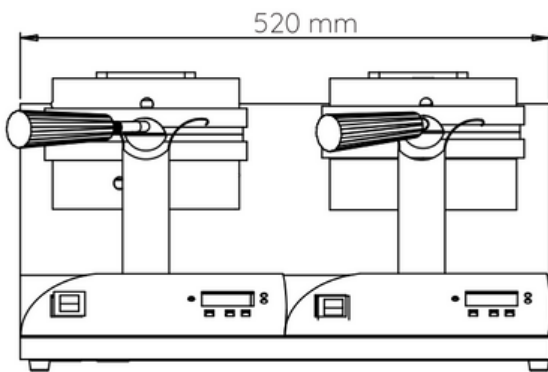

DOUBLE WAFFLE BAKER WBA1002

- Belgian style waffle
- 4 x 500W high power heating elements
- Programmable heat and time setting
- Stainless steel construction
- Teflon coated plates
- Digital read out display
- Buzzer time alarm
- 180° rotating waffle plates
- 190mm plate diameter

Specifications

Voltage: 240V (2 x 10A Plugs)

Power: 2kW

Size: 520 x 440 x 290mm

Weight: 22kg

Origin: China

Warranty: 12 Months Warranty