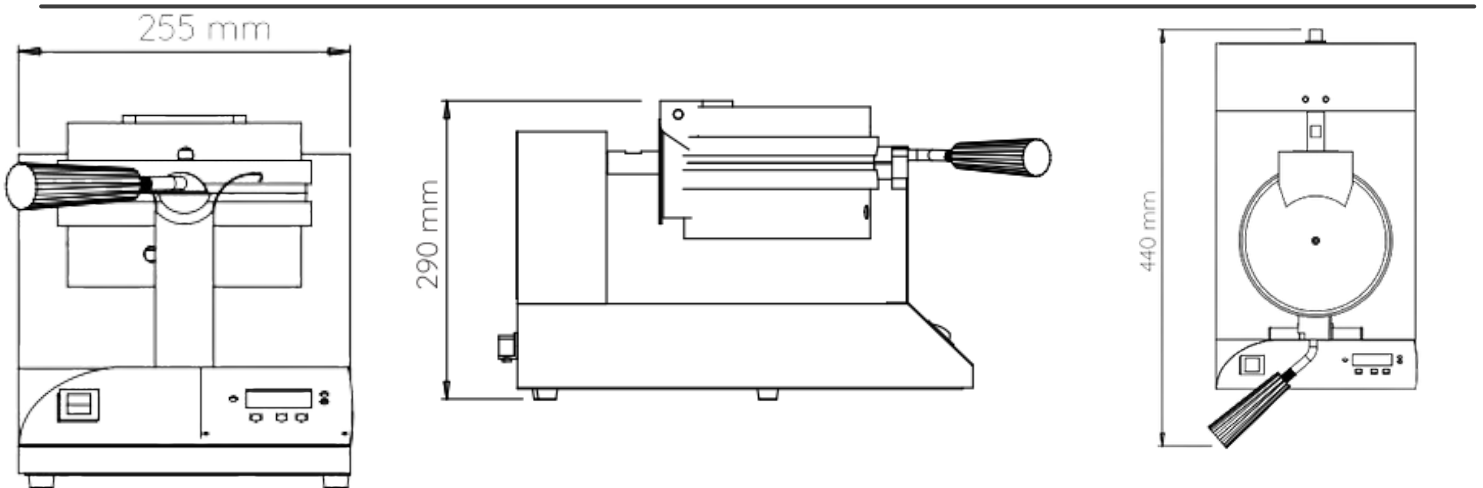

# SINGLE WAFFLE BAKER WBA1001

- Belgian style waffle
- 2 x 500W high power heating elements
- Programmable heat and time setting
- Stainless steel construction
- Teflon coated plates
- Digital read out display
- Buzzer time alarm
- 180° rotating waffle plates
- 190mm plate diameter

## Specifications

Voltage: 240V

Power: 1kW

Size: 255 x 440 x 290mm

Weight: 11kg

Origin: China

Warranty: 12 Months Warranty