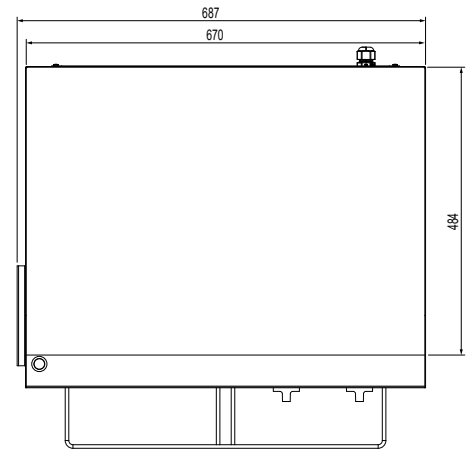

### Product Information:

- Combination countertop 8mm thick steel griddle plate with toaster under
- Temperature regulation via thermostat (80°C - 280°C)
- Independent top and bottom controls
- Toasting rack with adjustable height settings
- Robust stainless steel construction
- Front grease gutter drains to large removable grease drawer
- Removable crumb tray for ease of cleaning
- Supplied with 2 metre lead (no plug) for appropriate hard wiring on site by a qualified electrician

### Specifications:

<b>Model</b>	<b>W.GDT75</b>
<b>Height</b>	344mm
<b>Width</b>	687mm
<b>Depth</b>	643mm
<b>Power</b>	1Ø + N + E 240VAC / 50Hz / 6.6kW
<b>Plate</b>	8mm Thick

Due to continuous product research and development, the information contained herein is subject to change without notice.