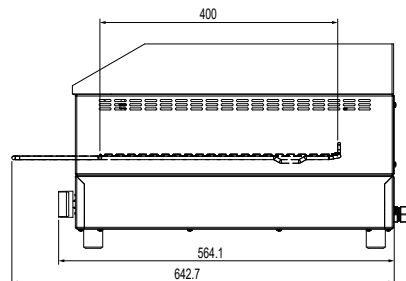

### Product Information:

- Combination countertop 8mm thick steel griddle plate with toaster under
- Temperature regulation via thermostat (80°C - 280°C)
- Independent top and bottom controls
- Toasting rack with adjustable height settings
- Robust stainless steel construction
- Front grease gutter drains to large removable grease drawer
- Removable crumb tray for ease of cleaning
- Supplied with 2 metre lead (no plug) for appropriate hard wiring on site by a qualified electrician

### Specifications:

<b>Model</b>	<b>W.GDT75</b>
<b>Height</b>	344mm
<b>Width</b>	687mm
<b>Depth</b>	643mm
<b>Power</b>	1Ø + N + E 240VAC / 50Hz / 6.6kW
<b>Plate</b>	8mm Thick

Due to continuous product research and development, the information contained herein is subject to change without notice.