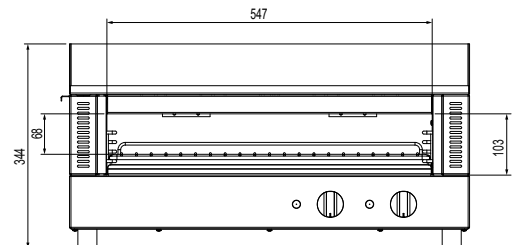

### Product Information:

- Combination countertop 8mm thick steel griddle plate with toaster under
- Temperature regulation via thermostat (80°C - 280°C)
- Independent top and bottom controls
- Toasting rack with adjustable height settings
- Robust stainless steel construction
- Front grease gutter drains to large removable grease drawer
- Removable crumb tray for ease of cleaning
- Supplied with 2 metre lead (no plug) for appropriate hard wiring on site by a qualified electrician

### Specifications:

<b>Model</b>	<b>W.GDT75</b>
<b>Height</b>	344mm
<b>Width</b>	687mm
<b>Depth</b>	643mm
<b>Power</b>	1Ø + N + E 240VAC / 50Hz / 6.6kW
<b>Plate</b>	8mm Thick

Due to continuous product research and development, the information contained herein is subject to change without notice.