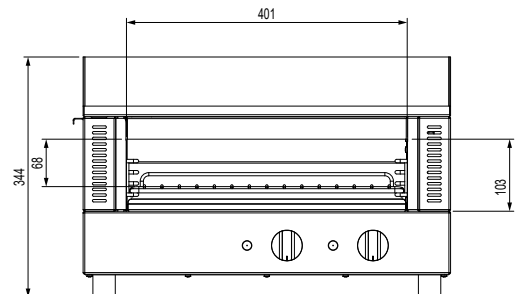

Griddle Toaster

W.GDT65.15 / W.GDT65.20

Product Information:

- Combination countertop 8mm thick steel griddle plate with toaster under
- Temperature regulation via thermostat (80°C - 280°C)
- Independent top and bottom controls
- Toasting rack with adjustable height settings
- Robust stainless steel construction
- Front grease gutter drains to large removable grease drawer
- Removable crumb tray for ease of cleaning

Specifications:

Model W.GDT65.15
Height 344mm
Width 540mm
Depth 495mm
Power 240VAC / 50Hz / 3.3kW
 (15A plug & lead fitted)
Plate 8mm Thick

Model W.GDT65.20
Height 344mm
Width 540mm
Depth 495mm
Power 240VAC / 50Hz / 4.3kW
 (20A plug & lead fitted)
Plate 8mm Thick