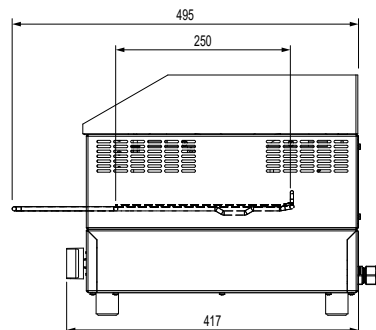

Griddle Toaster

W.GDT65.15 / W.GDT65.20

Product Information:

- Combination countertop 8mm thick steel griddle plate with toaster under
- Temperature regulation via thermostat (80°C - 280°C)
- Independent top and bottom controls
- Toasting rack with adjustable height settings
- Robust stainless steel construction
- Front grease gutter drains to large removable grease drawer
- Removable crumb tray for ease of cleaning

Specifications:

Model W.GDT65.15
Height 344mm
Width 540mm
Depth 495mm
Power 240VAC / 50Hz / 3.3kW
 (15A plug & lead fitted)
Plate 8mm Thick

Model W.GDT65.20
Height 344mm
Width 540mm
Depth 495mm
Power 240VAC / 50Hz / 4.3kW
 (20A plug & lead fitted)
Plate 8mm Thick