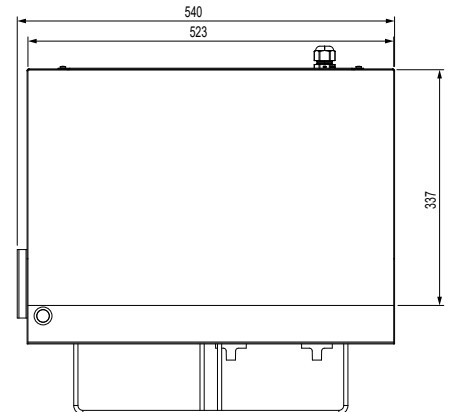

Griddle Toaster

W.GDT65.15 / W.GDT65.20

Product Information:

- Combination countertop 8mm thick steel griddle plate with toaster under
- Temperature regulation via thermostat (80°C - 280°C)
- Independent top and bottom controls
- Toasting rack with adjustable height settings
- Robust stainless steel construction
- Front grease gutter drains to large removable grease drawer
- Removable crumb tray for ease of cleaning

Specifications:

Model W.GDT65.15
Height 344mm
Width 540mm
Depth 495mm
Power 240VAC / 50Hz / 3.3kW
 (15A plug & lead fitted)
Plate 8mm Thick

Model W.GDT65.20
Height 344mm
Width 540mm
Depth 495mm
Power 240VAC / 50Hz / 4.3kW
 (20A plug & lead fitted)
Plate 8mm Thick