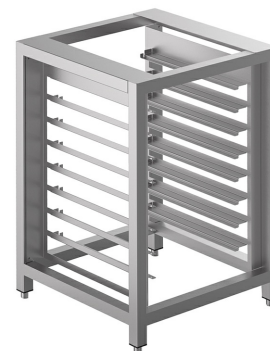

## TVL40

Family	Ovens trays 600x400
Subfamily	Tables
Type	Oven support frame - 8 trays
Net weight	39,500 kg
Suitable for	ALFA43 and ALFA45 series
Suitable for	ALFA43 and ALFA45 series

Oven stand for 8 trays - 600x600x900/950mm

## Construction

---

Pieces per pack	1	Material	Stainless steel
-----------------	---	----------	-----------------