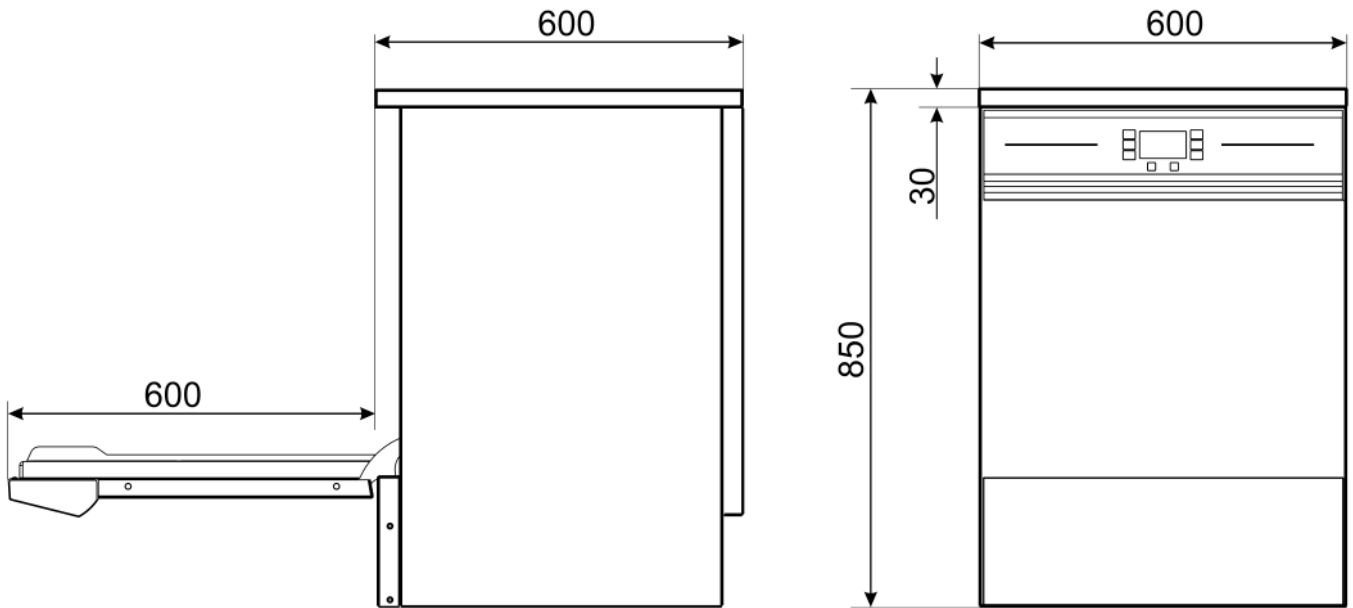

## Accessories Included

**Water supply pipe**

Yes - 2m

**Drain pipe**

Yes - 2m