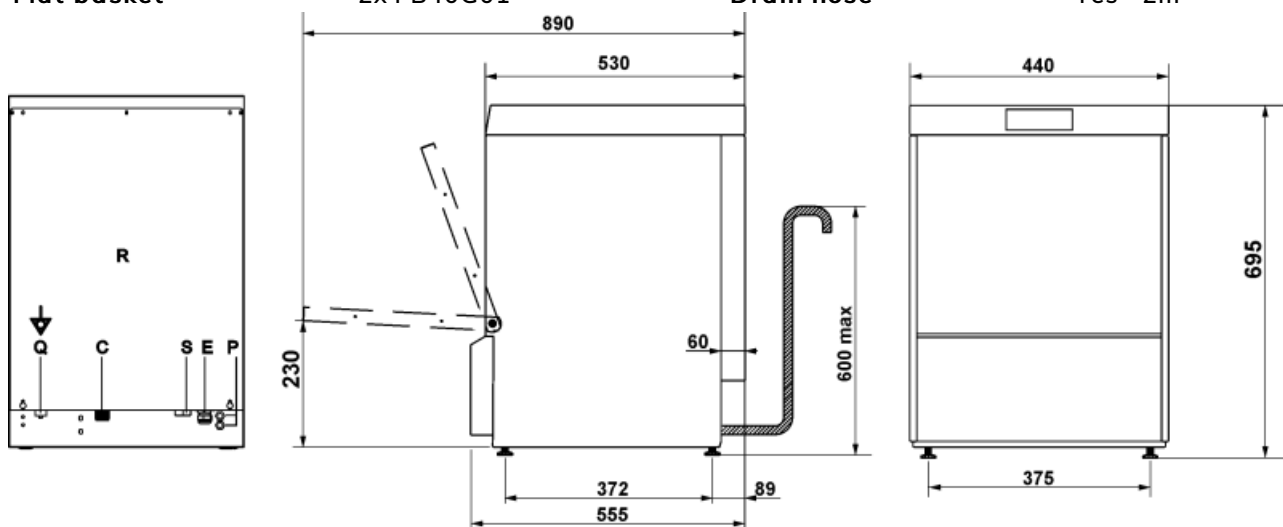

Cutlery basket

1x PHOOS01

Water supply hose

Yes - 1,5m

Flat basket

2x PB40G01

Drain hose

Yes - 2m

R	Pannello retro	Lower back panel
Q	Morsetto equipotenziale	Earth terminal
C	Tubo di carico	Filler hose
S	Tubo di scarico	Drain hose
P	Tubi pompe peristaltiche	Peristaltic hoses
E	Cavo alimentazione elettrica	Electricity supply cable