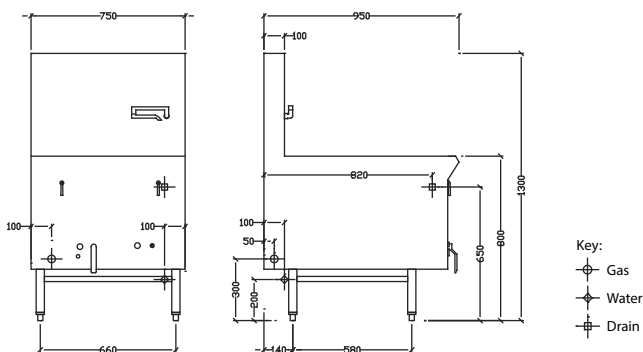

YC 750mm Yum Cha Steamer

Technical Specifications for YC-1

- Powerful Mongolian burner for maximum steam output
- 7 hole steamer plate suitable for bamboo baskets
- Water cooling system to preserve unit longevity
- Cast iron ring with Fiberfrax insulation
- Durable Zinc-aluminum Alloy burner handle
- Laundry arm controlled by quarter turn lever
- 304 grade high quality stainless steel panels
- 15 month 'Platinum Warranty'
- Easy to clean and service

Steamer

- 115mj 32 jet mongolian burner with piezo, pilot & FFD
- Water deck cooling system
- 1.5mm 304 stainless steel 7 hole steamer plate
- 1.2mm 304 stainless steel pot & skirting
- Water deck cooling system
- Quarter turn water control lever
- Rear laundry arm with front panel controls
- Front gutter design for easier cleaning
- Zinc-aluminium Alloy burner handle

Overall Construction

- Welded steel frame construction
- Cast iron ring with Fiberfrax Durablanket insulation
- Double flanged watertight gasket seal
- Rear flue system to aid combustion
- 1.2mm 304 stainless steel deck, front cover & splashback
- 0.7mm 304 stainless steel side panels and undertrays
- 10mm ceramic insulation board under top deck
- 25mm Fibertex Rockwool insulation in front & side panels
- 38mm stainless steel tube legs with adjustable feet

Dimensions

- 750mm x 950mm x 1300mm H
- Working height 800mm
- Weight 112kg
- Packed dimensions 830mm x 1025mm x 1460mm H
- Packed weight 142kg

Connections

- Gas 3/4" BSP male
- Gas 100mm from left, 50mm from rear, 300mm from floor (regulator connected inside front cover)
- Supplied with gas regulator (specify Nat or LP on order)
- Water inlet 1/2" copper tube
- Water 100mm from right, 100 mm from rear, 200mm floor
- Drain 2" BSP male
- Drain 100mm from right, 130mm from front, 650mm floor