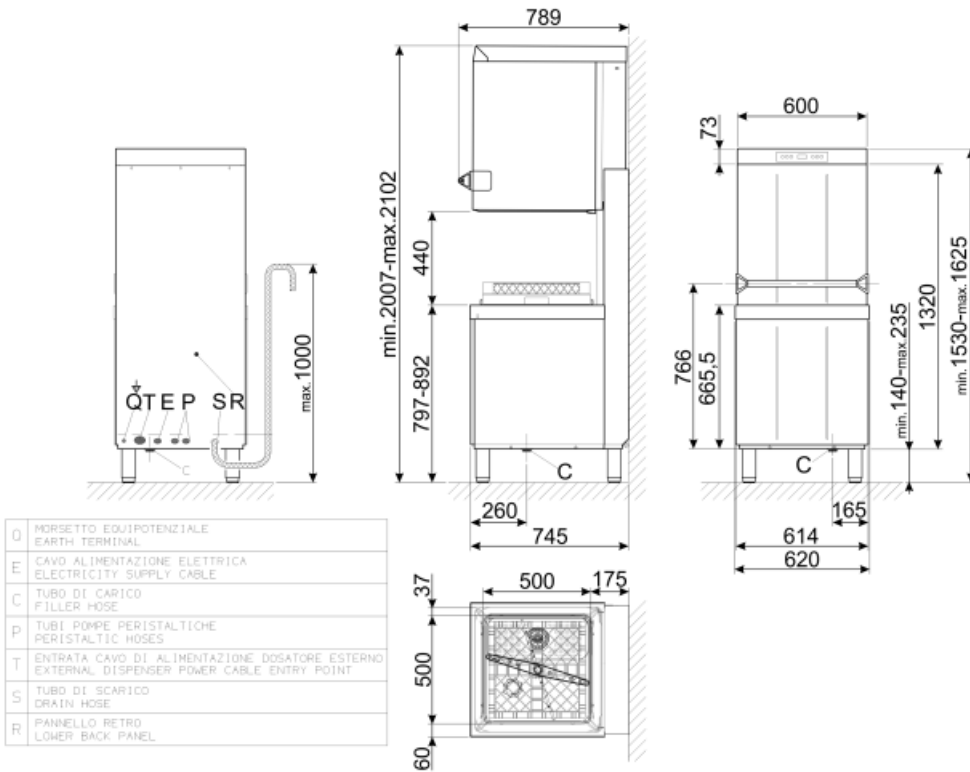

## Not included accessories

**WT5700SR**

Entry table right side 700mm

**WTX51200**

Exit table both sides 1200mm

**WT51200SR**

Entry table right side 1200mm

**WB50PG5**