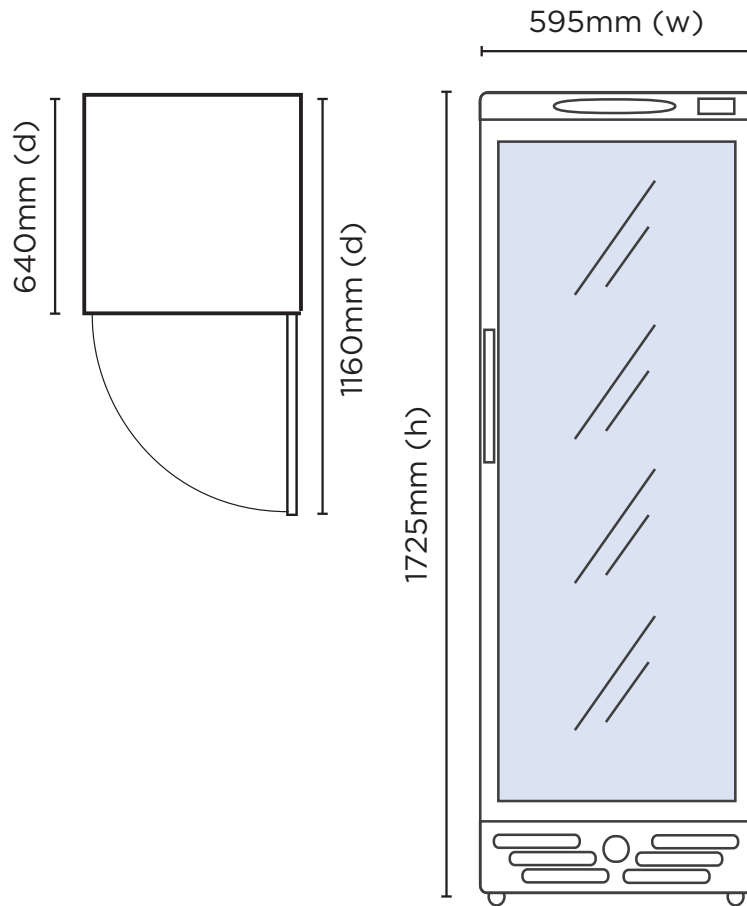

Flat Glass Door 290L Display Fridge

| Vertical Display & Storage

Flat Glass Door 290L Display Fridge

| Vertical Display & Storage

SPECIFICATIONS

Part Number	3736034-NR
Capacity	290L
Gross Weight	68kg
Temperature Range	+1 to +5°C
Max. Ambient Temp.	40°C
Climate Class	4 M1
Energy Consumption	1.865 kWh/24h
GEMS Star Rating	9 stars
Current	2.5A
Packaged Dimensions	665 x 685 x 1810 mm
Air-Circulation	Fan Forced
Drainage Points	No Drainage Required
Refrigerant	R600a
Charge	70g
Plug Supplied	Yes, 1 x 10A
Plug Location	Bottom Left
Display Light Box	No
Internal Light	LED

Door Swing Dimension	600mm
Total Depth of door open	1160mm
Door Type	Double glazed safety glass door
Door Shape	Flat
Self-Closing Door	Yes
Door Lock	No
No. of Doors	1
Temp. Controller	Analogue
Castors	Yes
No. of Shelves Incl. Base Per Door	5
Shelves Dimensions	499(w) x 360(d) mm
Colour	White with silver trim
Warranty	2 Years, Parts & Labour Bromic Extra Care

DIMENSIONS

	External (mm)
Width	595
Depth	640
Height	1725
	Internal (mm)
Width	505
Depth	462
Height	1355