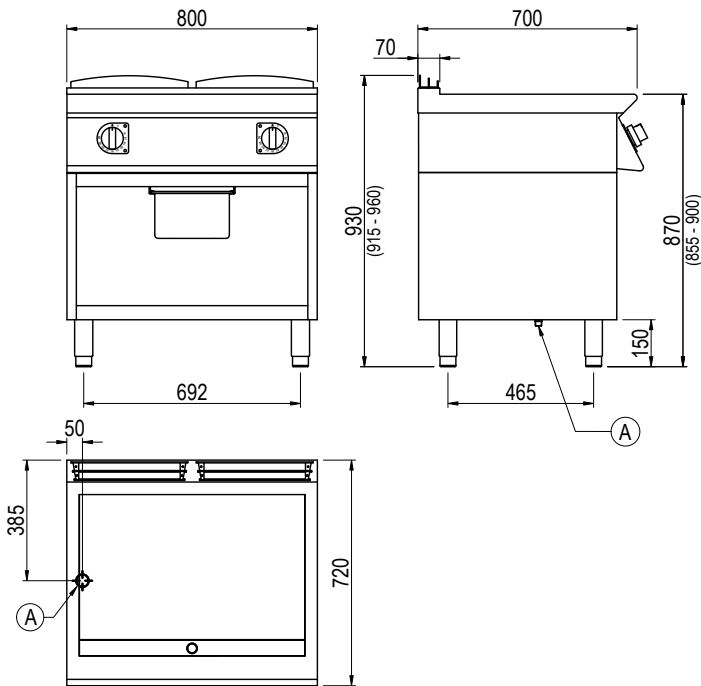

**Product Information:**

- Class leading, European style, professional quality and reliability since 1963
- 700 series, electric frytop with 12mm smooth mild steel plate (13kW)  
(also available in 12mm ribbed mild steel plate)
- Heating elements with Hi-limit temperature protection
- Temperature regulation via thermostat (80°C – 290°C)
- Indicator lights to monitor the correct operation of the appliance
- Robust 304 grade stainless steel construction with rounded corners for improved cleaning
- Hermetically sealed, pressed work surface with raised edges to protect from overflow
- Removable 1/2 GN grease tray
- Open base with optional doors available (SPGI.2016437)
- Height adjustable stainless steel feet for a 900mm working height
- 24-month warranty

**General Drawing:**

**Specifications:**

Model - Smooth	FLE741GFT
Model - Ribbed	FRE741GFT
W x D x H (mm)	800 x 720 x 930
Weight	95kg
Cooktop (mm)	720 x 460
Packed Dimensions (mm)	845 x 825 x 1200
Packed Weight (mm)	105kg
Electrical Connection	3Ø + N + E 415VAC / 50Hz / 13kW