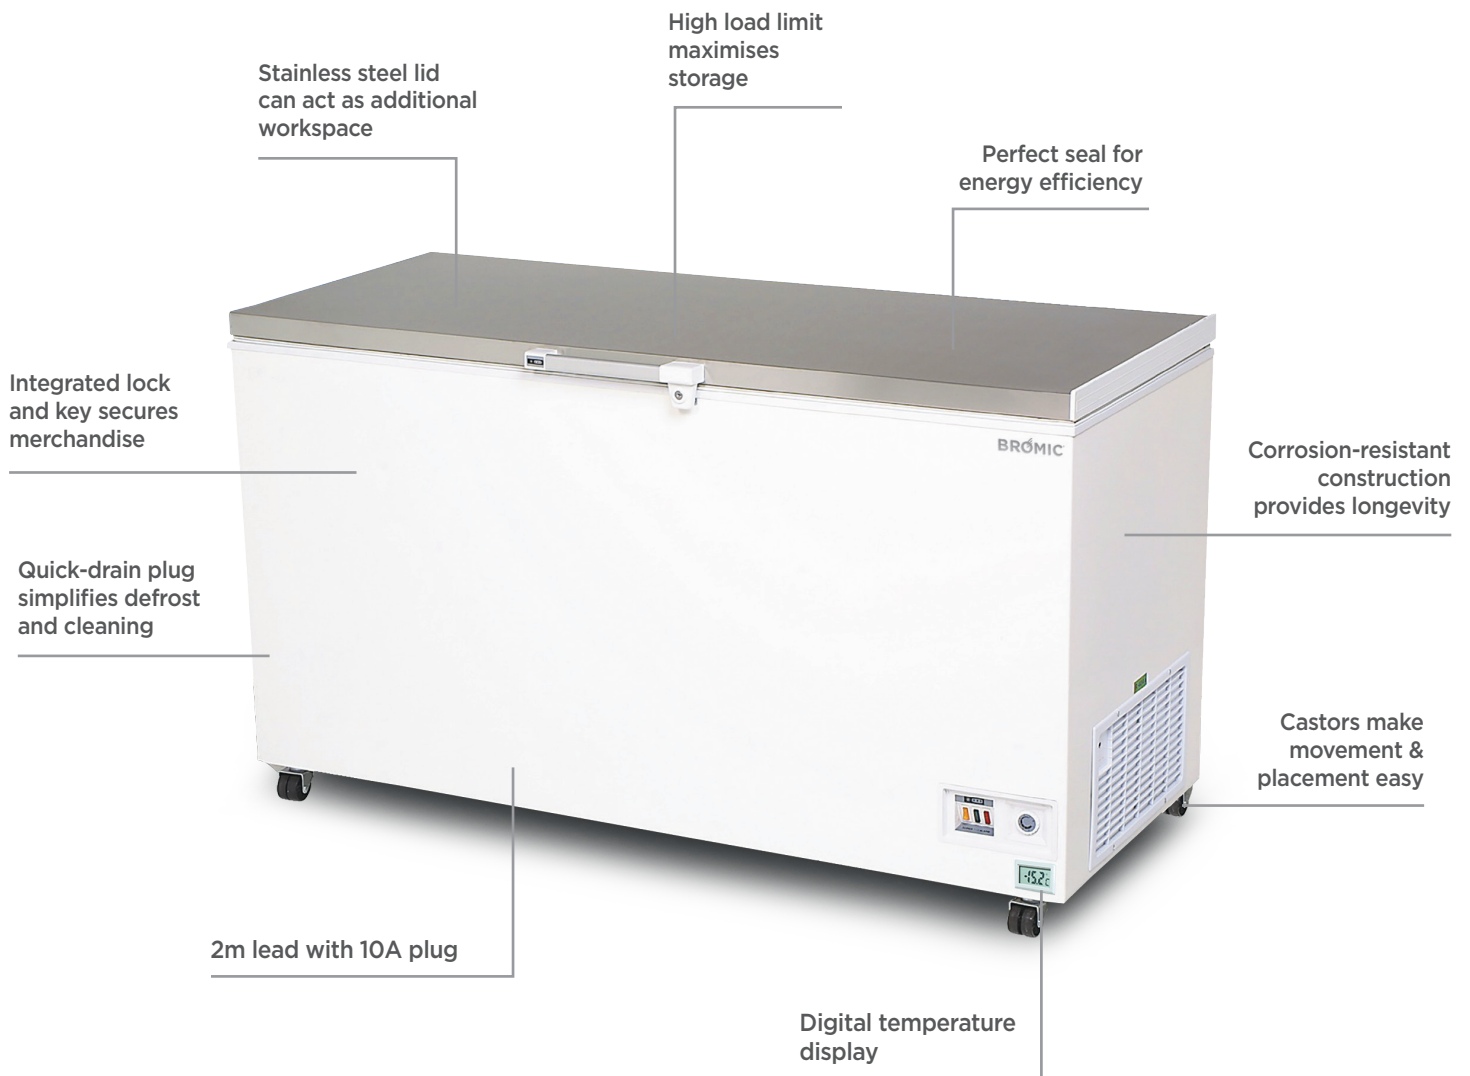

Flat Top Stainless Steel 492L Chest Freezer

| Chest Freezers

Flat Top Stainless Steel 492L Chest Freezer

Chest Freezers

SPECIFICATIONS

Part Number	3735307-NR
Capacity	492L
Temperature Range	-25 to -15°C
Max. Ambient Temp.	35°C
Energy Consumption	2.085 kWh/24h
GEMS Star Rating	9 stars
Climate Class	4 L1
Current	1.64A
Gross Weight	94kg
Packaged Dimensions	1640 x 750 x 1005 mm
Air-Circulation	Static
Refrigerant	R290
Charge	110g
Plug Supplied	Yes, 1 x 10A
Plug Location	2m long, bottom right rear

Internal Light	Yes
No. of Lids	1
Lid Type	Hinged - Stainless Steel
Total Height with Lid Open	1618mm
Lid Shape	Flat
Lid Lock	Yes
Lockable Front Castors	Yes
No. of Baskets	2
Temp. Controller	Analogue controller, digital display
Colour	White
Warranty	2 Years, Parts & Labour Bromic Extra Care

DIMENSIONS

External (mm)	
Width	1552
Depth	715
Height	903
Internal (mm)	
Width	1430
Depth	510
Height	682