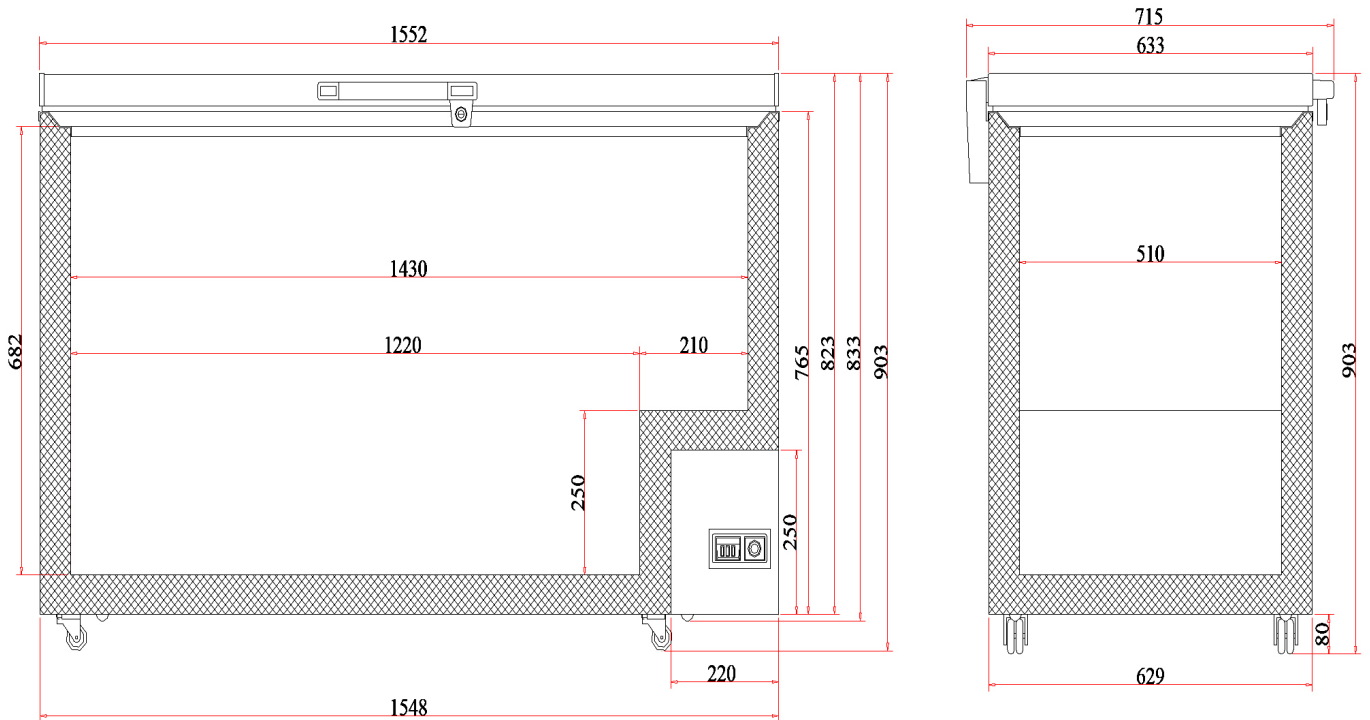

Flat Top Stainless Steel 492L Chest Freezer

| Chest Freezers

Flat Top Stainless Steel 492L Chest Freezer

Chest Freezers

SPECIFICATIONS

Part Number	3735307-NR
Capacity	492L
Temperature Range	-25 to -15°C
Max. Ambient Temp.	35°C
Energy Consumption	2.085 kWh/24h
GEMS Star Rating	9 stars
Climate Class	4 L1
Current	1.64A
Gross Weight	94kg
Packaged Dimensions	1640 x 750 x 1005 mm
Air-Circulation	Static
Refrigerant	R290
Charge	110g
Plug Supplied	Yes, 1 x 10A
Plug Location	2m long, bottom right rear

Internal Light	Yes
No. of Lids	1
Lid Type	Hinged - Stainless Steel
Total Height with Lid Open	1618mm
Lid Shape	Flat
Lid Lock	Yes
Lockable Front Castors	Yes
No. of Baskets	2
Temp. Controller	Analogue controller, digital display
Colour	White
Warranty	2 Years, Parts & Labour Bromic Extra Care

DIMENSIONS

External (mm)	
Width	1552
Depth	715
Height	903
Internal (mm)	
Width	1430
Depth	510
Height	682