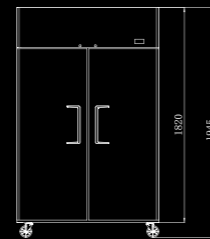

COMPACT REFRIGERATORS / FREEZERS

FEATURES

- Single door 410 LT Capacity
- Double door 900 LT Capacity
- Single door only 600mm wide / double door only 1200mm wide
- Top mounted units
- Stainless steel exterior and interior
- Heavy duty compressor
- 40°C working ambient temperature
- Carel digital controller
- Self-closing doors
- Pre-installed mid shelves - 3 shelves per door
- Heavy duty castors for easy mobility
- Recessed door handle
- Safety door lock
- Magnetic door gaskets
- Tailor made to handle the Australian climate

YBF9206
YBF9207

YBF9218
YBF9219

YBF9206

Capacity	670L
Power	330W
Voltage	220-240V/50Hz
Working Temp	-2°C-+8°C
Ambient Temp	40°C
Dimensions (mm)	W730 x D845 x H2105, 107kg
Packaging Dimensions (mm)	W774 x D879 x H2147, 122kg

YBF9207

Capacity	670L
Power	550W
Voltage	220-240V/50Hz
Working Temp	-22°C--17°C
Ambient Temp	40°C
Dimensions (mm)	W730 x D845 x H2105, 120kg
Packaging Dimensions (mm)	W774 x D879 x H2147, 135kg

YBF9218

Capacity	1300L
Power	408W
Voltage	220-240V/50Hz
Working Temp	-2°C-+8°C
Ambient Temp	40°C
Dimensions (mm)	W1314 x D845 x H2105, 175kg
Packaging Dimensions (mm)	W1368 x D889 x H2147, 200kg

YBF9219

Capacity	1300L
Power	830W
Voltage	220-240V/50Hz
Working Temp	-22°C--17°C
Ambient Temp	40°C
Dimensions (mm)	W1314 x D845 x H2105, 185kg
Packaging Dimensions (mm)	W1368 x D889 x H2147, 210kg