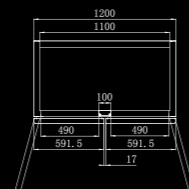

COMPACT REFRIGERATORS / FREEZERS

FEATURES

- Single door 410 LT Capacity
- Double door 900 LT Capacity
- Single door only 600mm wide / double door only 1200mm wide
- Top mounted units
- Stainless steel exterior and interior
- Heavy duty compressor
- 40°C working ambient temperature
- Carel digital controller
- Self-closing doors
- Pre-installed mid shelves - 3 shelves per door
- Heavy duty castors for easy mobility
- Recessed door handle
- Safety door lock
- Magnetic door gaskets
- Tailor made to handle the Australian climate

YBF9206
YBF9207

YBF9218
YBF9219

YBF9206

Capacity	670L
Power	330W
Voltage	220-240V/50Hz
Working Temp	-2°C-+8°C
Ambient Temp	40°C
Dimensions (mm)	W730 x D845 x H2105, 107kg
Packaging Dimensions (mm)	W774 x D879 x H2147, 122kg

YBF9207

Capacity	670L
Power	550W
Voltage	220-240V/50Hz
Working Temp	-22°C--17°C
Ambient Temp	40°C
Dimensions (mm)	W730 x D845 x H2105, 120kg
Packaging Dimensions (mm)	W774 x D879 x H2147, 135kg

YBF9218

Capacity	1300L
Power	408W
Voltage	220-240V/50Hz
Working Temp	-2°C-+8°C
Ambient Temp	40°C
Dimensions (mm)	W1314 x D845 x H2105, 175kg
Packaging Dimensions (mm)	W1368 x D889 x H2147, 200kg

YBF9219

Capacity	1300L
Power	830W
Voltage	220-240V/50Hz
Working Temp	-22°C--17°C
Ambient Temp	40°C
Dimensions (mm)	W1314 x D845 x H2105, 185kg
Packaging Dimensions (mm)	W1368 x D889 x H2147, 210kg