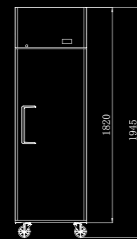

COMPACT REFRIGERATORS / FREEZERS

FEATURES

- Single door 410 LT Capacity
- Double door 900 LT Capacity
- Single door only 600mm wide / double door only 1200mm wide
- Top mounted units
- Stainless steel exterior and interior
- Heavy duty compressor
- 40°C working ambient temperature
- Carel digital controller
- Self-closing doors
- Pre-installed mid shelves - 3 shelves per door
- Heavy duty castors for easy mobility
- Recessed door handle
- Safety door lock
- Magnetic door gaskets
- Tailor made to handle the Australian climate

YBF9206
YBF9207

YBF9218
YBF9219

YBF9206

Capacity	670L
Power	330W
Voltage	220-240V/50Hz
Working Temp	-2°C-+8°C
Ambient Temp	40°C
Dimensions (mm)	W730 x D845 x H2105, 107kg
Packaging Dimensions (mm)	W774 x D879 x H2147, 122kg

YBF9207

Capacity	670L
Power	550W
Voltage	220-240V/50Hz
Working Temp	-22°C--17°C
Ambient Temp	40°C
Dimensions (mm)	W730 x D845 x H2105, 120kg
Packaging Dimensions (mm)	W774 x D879 x H2147, 135kg

YBF9218

Capacity	1300L
Power	408W
Voltage	220-240V/50Hz
Working Temp	-2°C-+8°C
Ambient Temp	40°C
Dimensions (mm)	W1314 x D845 x H2105, 175kg
Packaging Dimensions (mm)	W1368 x D889 x H2147, 200kg

YBF9219

Capacity	1300L
Power	830W
Voltage	220-240V/50Hz
Working Temp	-22°C--17°C
Ambient Temp	40°C
Dimensions (mm)	W1314 x D845 x H2105, 185kg
Packaging Dimensions (mm)	W1368 x D889 x H2147, 210kg