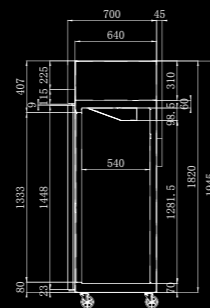

COMPACT REFRIGERATORS / FREEZERS

FEATURES

- Single door 410 LT Capacity
- Double door 900 LT Capacity
- Single door only 600mm wide / double door only 1200mm wide
- Top mounted units
- Stainless steel exterior and interior
- Heavy duty compressor
- 40°C working ambient temperature
- Carel digital controller
- Self-closing doors
- Pre-installed mid shelves - 3 shelves per door
- Heavy duty castors for easy mobility
- Recessed door handle
- Safety door lock
- Magnetic door gaskets
- Tailor made to handle the Australian climate

YBF9206
YBF9207

YBF9218
YBF9219

YBF9206

Capacity	670L
Power	330W
Voltage	220-240V/50Hz
Working Temp	-2°C-+8°C
Ambient Temp	40°C
Dimensions (mm)	W730 x D845 x H2105, 107kg
Packaging Dimensions (mm)	W774 x D879 x H2147, 122kg

YBF9207

Capacity	670L
Power	550W
Voltage	220-240V/50Hz
Working Temp	-22°C--17°C
Ambient Temp	40°C
Dimensions (mm)	W730 x D845 x H2105, 120kg
Packaging Dimensions (mm)	W774 x D879 x H2147, 135kg

YBF9218

Capacity	1300L
Power	408W
Voltage	220-240V/50Hz
Working Temp	-2°C-+8°C
Ambient Temp	40°C
Dimensions (mm)	W1314 x D845 x H2105, 175kg
Packaging Dimensions (mm)	W1368 x D889 x H2147, 200kg

YBF9219

Capacity	1300L
Power	830W
Voltage	220-240V/50Hz
Working Temp	-22°C--17°C
Ambient Temp	40°C
Dimensions (mm)	W1314 x D845 x H2105, 185kg
Packaging Dimensions (mm)	W1368 x D889 x H2147, 210kg