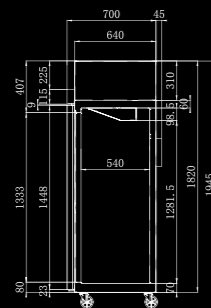

COMPACT REFRIGERATORS / FREEZERS

FEATURES

- Single door 410 LT Capacity
- Double door 900 LT Capacity
- Single door only 600mm wide / double door only 1200mm wide
- Top mounted units
- Stainless steel exterior and interior
- Heavy duty compressor
- 40°C working ambient temperature
- Carel digital controller
- Self-closing doors
- Pre-installed mid shelves - 3 shelves per door
- Heavy duty castors for easy mobility
- Recessed door handle
- Safety door lock
- Magnetic door gaskets
- Tailor made to handle the Australian climate

YBF9206
YBF9207

YBF9218
YBF9219

YBF9206

Capacity	670L
Power	330W
Voltage	220-240V/50Hz
Working Temp	-2°C-+8°C
Ambient Temp	40°C
Dimensions (mm)	W730 x D845 x H2105, 107kg
Packaging Dimensions (mm)	W774 x D879 x H2147, 122kg

YBF9207

Capacity	670L
Power	550W
Voltage	220-240V/50Hz
Working Temp	-22°C--17°C
Ambient Temp	40°C
Dimensions (mm)	W730 x D845 x H2105, 120kg
Packaging Dimensions (mm)	W774 x D879 x H2147, 135kg

YBF9218

Capacity	1300L
Power	408W
Voltage	220-240V/50Hz
Working Temp	-2°C-+8°C
Ambient Temp	40°C
Dimensions (mm)	W1314 x D845 x H2105, 175kg
Packaging Dimensions (mm)	W1368 x D889 x H2147, 200kg

YBF9219

Capacity	1300L
Power	830W
Voltage	220-240V/50Hz
Working Temp	-22°C--17°C
Ambient Temp	40°C
Dimensions (mm)	W1314 x D845 x H2105, 185kg
Packaging Dimensions (mm)	W1368 x D889 x H2147, 210kg