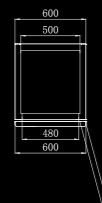

COMPACT REFRIGERATORS / FREEZERS

FEATURES

- Single door 410 LT Capacity
- Double door 900 LT Capacity
- Single door only 600mm wide / double door only 1200mm wide
- Top mounted units
- Stainless steel exterior and interior
- Heavy duty compressor
- 40°C working ambient temperature
- Carel digital controller
- Self-closing doors
- Pre-installed mid shelves - 3 shelves per door
- Heavy duty castors for easy mobility
- Recessed door handle
- Safety door lock
- Magnetic door gaskets
- Tailor made to handle the Australian climate

YBF9206
YBF9207

YBF9218
YBF9219

YBF9206

Capacity	670L
Power	330W
Voltage	220-240V/50Hz
Working Temp	-2°C-+8°C
Ambient Temp	40°C
Dimensions (mm)	W730 x D845 x H2105, 107kg
Packaging Dimensions (mm)	W774 x D879 x H2147, 122kg

YBF9207

Capacity	670L
Power	550W
Voltage	220-240V/50Hz
Working Temp	-22°C--17°C
Ambient Temp	40°C
Dimensions (mm)	W730 x D845 x H2105, 120kg
Packaging Dimensions (mm)	W774 x D879 x H2147, 135kg

YBF9218

Capacity	1300L
Power	408W
Voltage	220-240V/50Hz
Working Temp	-2°C-+8°C
Ambient Temp	40°C
Dimensions (mm)	W1314 x D845 x H2105, 175kg
Packaging Dimensions (mm)	W1368 x D889 x H2147, 200kg

YBF9219

Capacity	1300L
Power	830W
Voltage	220-240V/50Hz
Working Temp	-22°C--17°C
Ambient Temp	40°C
Dimensions (mm)	W1314 x D845 x H2105, 185kg
Packaging Dimensions (mm)	W1368 x D889 x H2147, 210kg