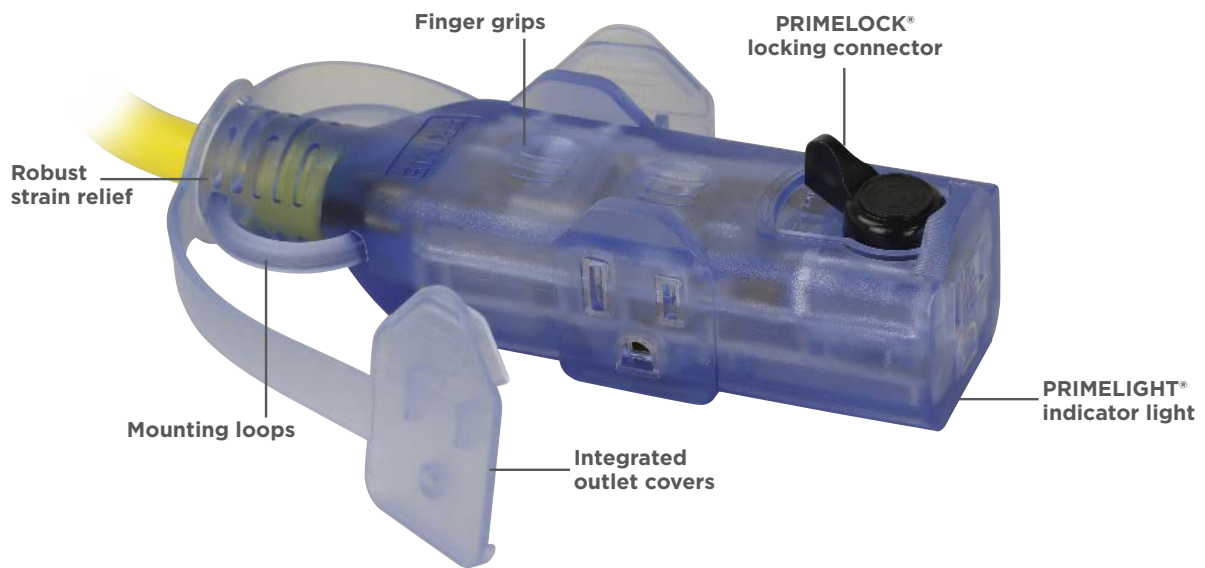

PRIME[®]

HEAVY DUTY SLIM 3-OUTLET LOCKING CORD

**Compact 3-outlet
connector**

**PRIMELOK[®] locking
connector keeps power
tools connected to front
outlet**

**PRIMELIGHT[®] indicator
light shows when the
power is on**

**Convenient mounting
loops**

Integrated outlet covers

Outdoor rated

Patent Pending

**“All in one” job cord
powers 1 to 3 tools
simultaneously**

Prime Wire & Cable, Inc.
Diamond Bar, CA 91765

primewirecable.com

PHONE
888.445.9955

FAX
909.859.2926

HEAVY DUTY SLIM 3-OUTLET LOCKING CORD

PRIME[®]

Item#*	Description	Carton	Qty. per Carton	Wt. per Carton	Carton Dimensions (DWH)	Carton Cube	UPC 0-54732
ECB611830	50ft 12/3 Color Box	RSC	4	32.16	14.75 x 12.88 x 12.88	1.42	83318-4
ECB611835	100ft 12/3 Color Box	Bin Box	2	31.0	10.63 x 16.0 x 12.25	1.21	83319-1
ADB611802	2ft 12/3 Adapter Sleeve	Bin Box	6	8.22	13.38 x 7.5 x 9.38	0.54	83321-4

*Some items only available as Direct Import

ECB611830

ECB611835

NOTE: All products, descriptions, packaging and specifications are subject to change without notice.

Patent Pending