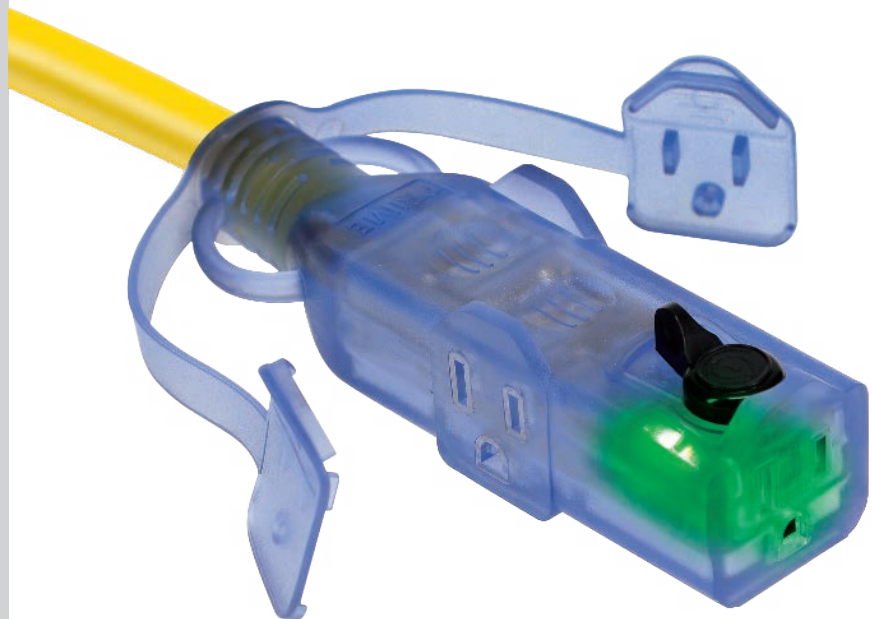

PRIME[®]

HEAVY DUTY SLIM 3-OUTLET LOCKING CORD

**Compact 3-outlet
connector**

**PRIMELOK[®] locking
connector keeps power
tools connected to front
outlet**

**PRIMELIGHT[®] indicator
light shows when the
power is on**

**Convenient mounting
loops**

Integrated outlet covers

Outdoor rated

Patent Pending

**“All in one” job cord
powers 1 to 3 tools
simultaneously**

Prime Wire & Cable, Inc.
Diamond Bar, CA 91765

primewirecable.com

PHONE
888.445.9955

FAX
909.859.2926

HEAVY DUTY SLIM 3-OUTLET LOCKING CORD

PRIME[®]

Item#*	Description	Carton	Qty. per Carton	Wt. per Carton	Carton Dimensions (DWH)	Carton Cube	UPC 0-54732
ECB611830	50ft 12/3 Color Box	RSC	4	32.16	14.75 x 12.88 x 12.88	1.42	83318-4
ECB611835	100ft 12/3 Color Box	Bin Box	2	31.0	10.63 x 16.0 x 12.25	1.21	83319-1
ADB611802	2ft 12/3 Adapter Sleeve	Bin Box	6	8.22	13.38 x 7.5 x 9.38	0.54	83321-4