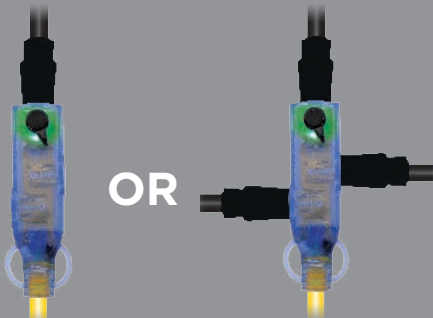

PRIME[®]

HEAVY DUTY SLIM 3-OUTLET LOCKING CORD

**Compact 3-outlet
connector**

**PRIMELOK[®] locking
connector keeps power
tools connected to front
outlet**

**PRIMELIGHT[®] indicator
light shows when the
power is on**

**Convenient mounting
loops**

Integrated outlet covers

Outdoor rated

Patent Pending

**“All in one” job cord
powers 1 to 3 tools
simultaneously**

Prime Wire & Cable, Inc.
Diamond Bar, CA 91765

primewirecable.com