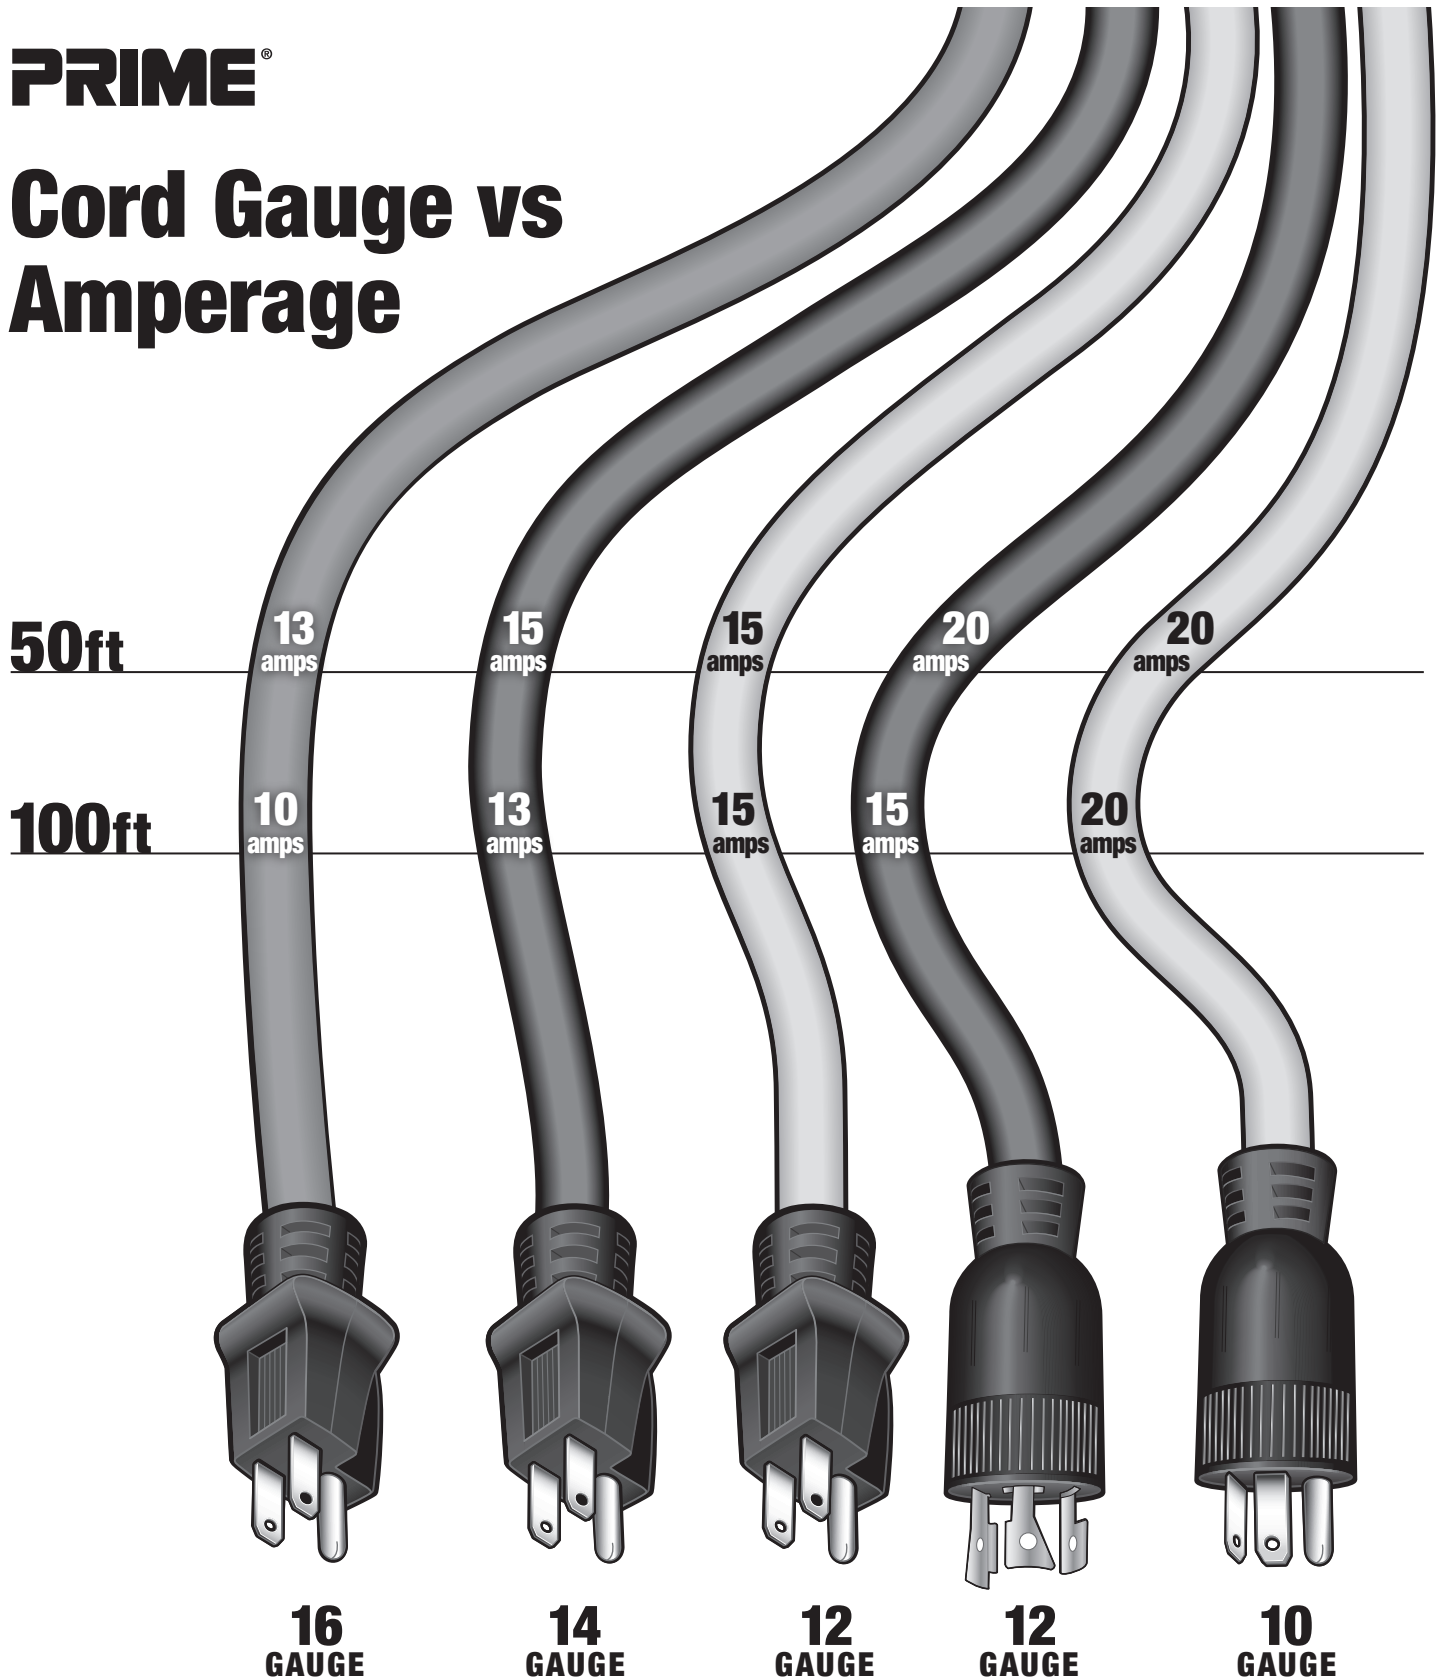

PRIME®

Cord Gauge vs Amperage

	MEDIUM DUTY	HEAVY DUTY	EXTRA HEAVY DUTY	ULTRA HEAVY DUTY
TYPICAL USAGE GUIDE	Lawnmowers	Drills	Circular Saws	Generators
	Hedge Trimmers	Belt Sanders	Chain Saws	Recipro Saws
	Fans	Routers	Worm Drives	Rotary Hammers
	Household Tools	Table Saws	Grinders	Compressors