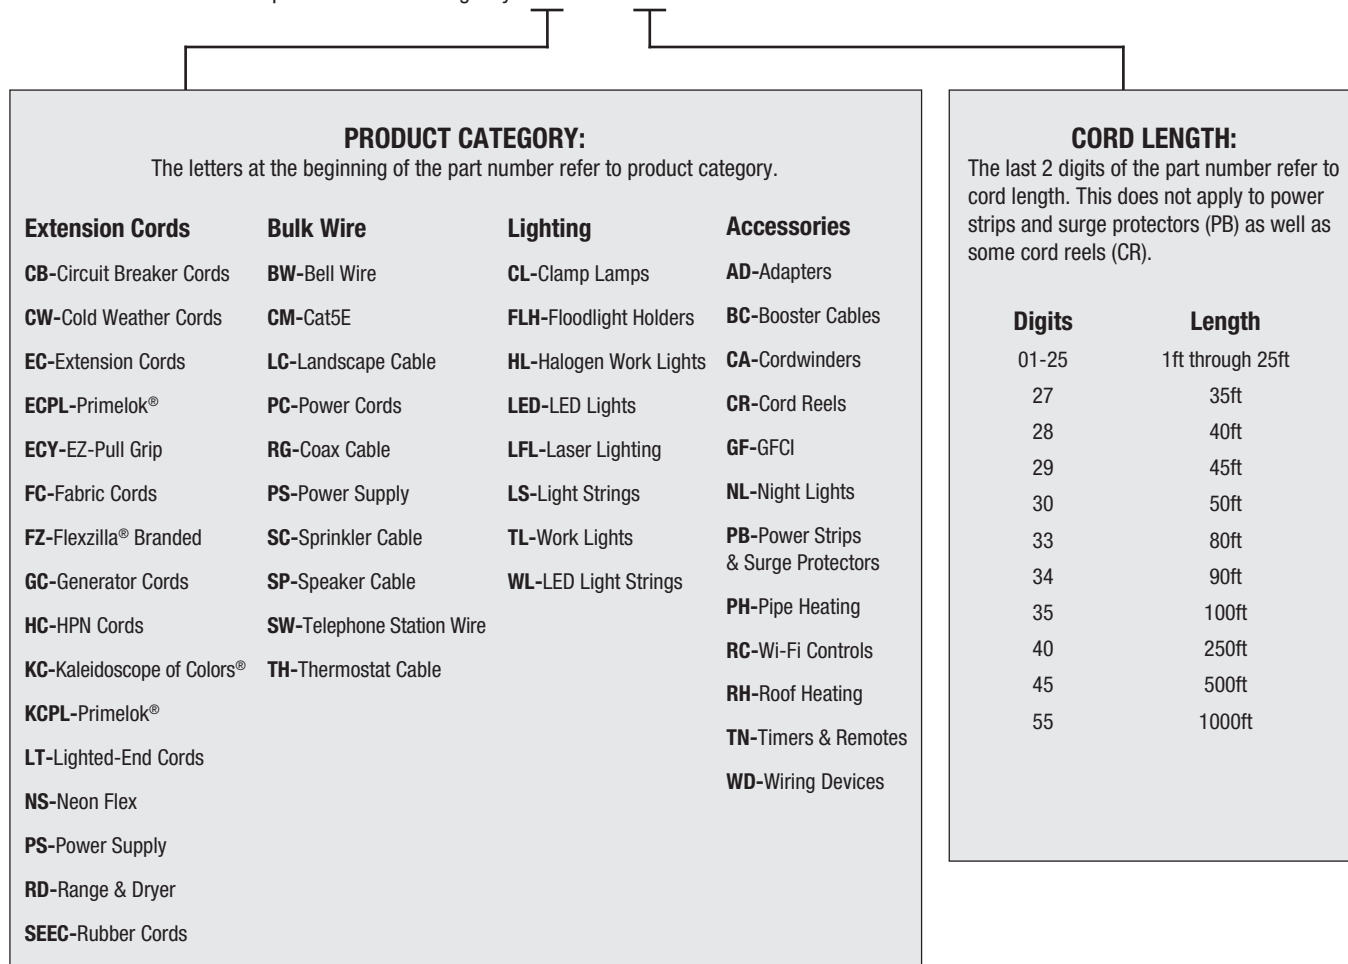

Definition of Symbols in this Catalog

Product Category Description - General description of the category of product listed in the subsequent chart (such as “Outdoor Extension Cords”).

Agency Approvals - Each flag “icon” indicates that a product has passed that country’s safety standards and is approved for use.

The product has been tested and approved for use in the United States by either UL, CSA or ETL.

The product has been tested and approved for use in Canada by either UL, CSA or ETL.

The product meets or exceeds OSHA requirements.

Product Information - Alphanumeric product number followed by product specific information such as length of cord, gauge, color, packaging, etc.

Product numbers can be interpreted in the following way: **EC500830**

Miscellaneous Icon/Symbols Key:

New Item

Purchase-to-Order Item

Christmas Item

Color Abbreviations:

AL = Almond

BU = Blue

GY = Gray

RD = Red

BG = Beige

CL = Clear

OR = Orange

SL = Silver

BK = Black

GN = Green

PK = Pink

WH = White

BN = Brown

GO = Gold

PR = Purple

YW = Yellow

Terms & Conditions:

Minimum Order: $500.00

Net 30 days upon credit approval

Freight prepaid on all orders of $2,500.00 or more within the continental United States or Canada.