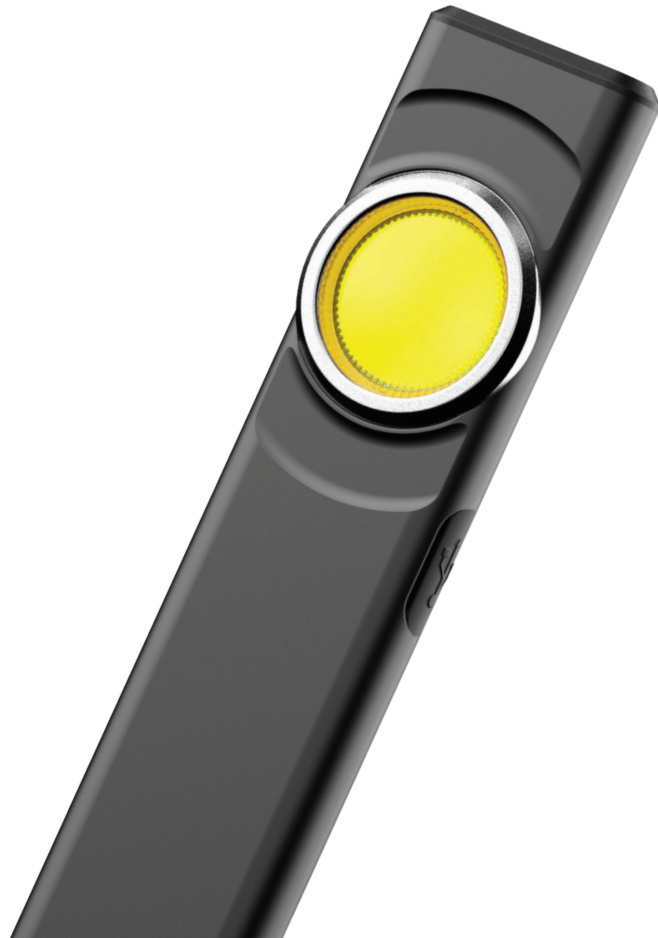

PRIME[®]

ULTRA SLIM LED WORK LIGHT

500 lumen main light & spotlight

Main light with strobe function & spotlight with flash mode

Light Modes: High, Medium & Low

USB-C charging with included cord

Metal housing

Belt clip

Magnetic bottom

Magnetic bottom for easy mounting

Rechargeable Lithium Ion Battery

Prime Wire & Cable, Inc.
Diamond Bar, CA 91765

primewirecable.com

PHONE
888.445.9955

FAX
909.859.2926

ULTRA SLIM LED WORK LIGHT

PRIME®

| Item# | Description | Carton | Qty. per Carton | Wt. per Carton | Carton Dimensions | Carton Cube | UPC 8-10119- |
|------------|-------------------------------------|--------|-----------------|----------------|-----------------------------------|-------------|--------------|
| LEDWLRHH02 | 500 Lumen Ultra Slim LED Work Light | RSC | 40 | 10.05 | H: 7.50 W: 4.9375 D: 1.3750 | 1.852 | 51030-7 |