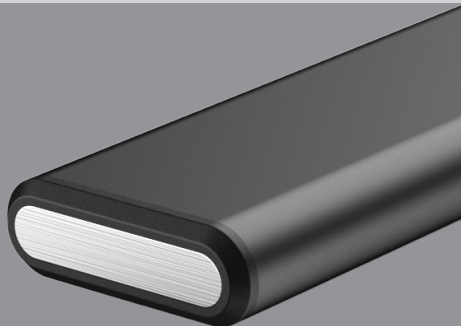

PRIME[®]

ULTRA SLIM LED WORK LIGHT

500 lumen main light & spotlight

Main light with strobe function & spotlight with flash mode

Light Modes: High, Medium & Low

USB-C charging with included cord

Metal housing

Belt clip

Magnetic bottom

Magnetic bottom for easy mounting

Rechargeable Lithium Ion Battery

Prime Wire & Cable, Inc.
Diamond Bar, CA 91765

primewirecable.com

PHONE
888.445.9955

FAX
909.859.2926

ULTRA SLIM LED WORK LIGHT

PRIME®

| Item# | Description | Carton | Qty. per Carton | Wt. per Carton | Carton Dimensions | Carton Cube | UPC 8-10119- |
|------------|-------------------------------------|--------|-----------------|----------------|-----------------------------------|-------------|--------------|
| LEDWLRHH02 | 500 Lumen Ultra Slim LED Work Light | RSC | 40 | 10.05 | H: 7.50 W: 4.9375 D: 1.3750 | 1.852 | 51030-7 |