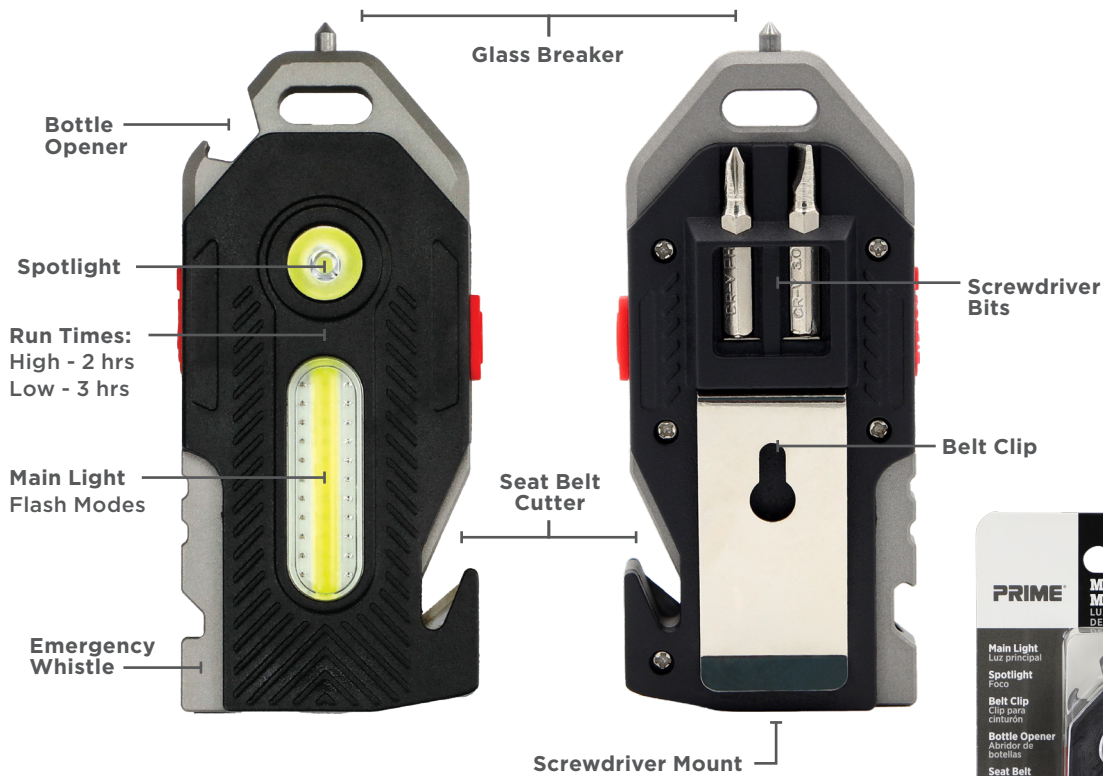

PRIME[®]

MULTI FUNCTION MINI LED WORK LIGHT

400 lumen main light & spotlight

Light Modes: High & low, colored flash modes on main light only

Cutting device for seat belts

Emergency window breaker & whistle

Switchable cross-head & standard screwdrivers

USB-C charging with included cord

Belt clip & bottle opener

**Built in belt clip
& emergency whistle**

**Switchable screwdrivers
(standard & cross-head)**

Prime Wire & Cable, Inc.
Diamond Bar, CA 91765

primewirecable.com

PHONE
888.445.9955

FAX
909.859.2926

MULTI FUNCTION MINI LED WORK LIGHT

PRIME®

Item#	Description	Carton	Qty. per Carton	Wt. per Carton	Carton Dimensions	Carton Cube	UPC 8-10119-
LEDWLMF01	Multi Function Mini LED Work Light	RSC	40	12.46	H: 5.50 W: 3.50 D: 1.6250	1.032	51029-7