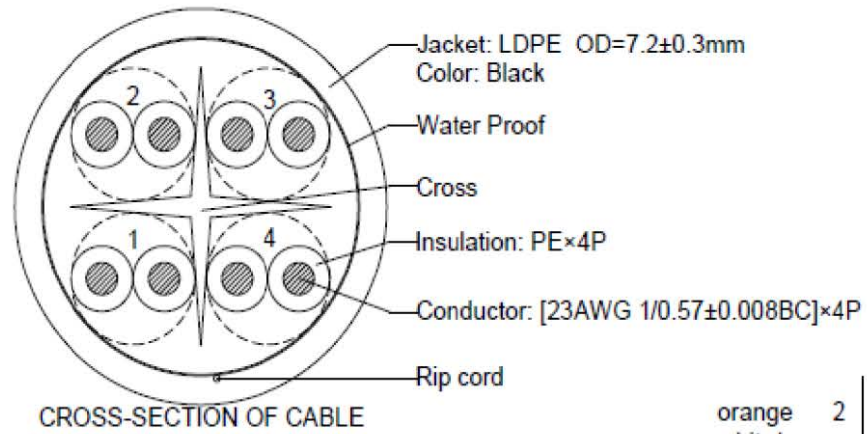

DATE	REV.	REVISION	DRAFTING	CHECKED
2019.05.16	A/0	NEW	PQ	ZCY

Marking: CAT.6 UTP (OUTDOOR USE) 23AWGX4P INSTALLATION CONFORM TO ANSI/TIA-568-C.2 & ISO/IEC 11801 ED.2 & EN 50288-6-1 XXXXFT

orange	2	green	3
white/orange		white/green	
blue	1	brown	4
white/blue		white/brown	

Parameter(20°C)

Item	Specified Value
Conductor resistance	≤74.5Ω/1000m
Rated Temperature	-20~75°C

Packing

Part No.	Color	Length (ft)	Wood axion	
			Size(cm)	
BC21010071SP	Black	1000	D37xH27	

PRIME®

Unless specified on the drawing, tolerances are per the follows:

X.	±0.20	X'	±3
.X	±0.10	.X'	±0.3
.XX	±0.05		

DRAW. NO		TITLE	LAN CABLE Cat.6 U/UTP With Cross 23AWG×4P Solid Water-Blocking LDPE(outdoor) , 1000ft				
CUSTOMER		CUST' R P/N	BC21010071SP	DRAW	PQ	DATE	2019.05.16
SCALE		CHECK		DATE	2019.05.16		
UNIT	mm	APPROVED		SHEET			